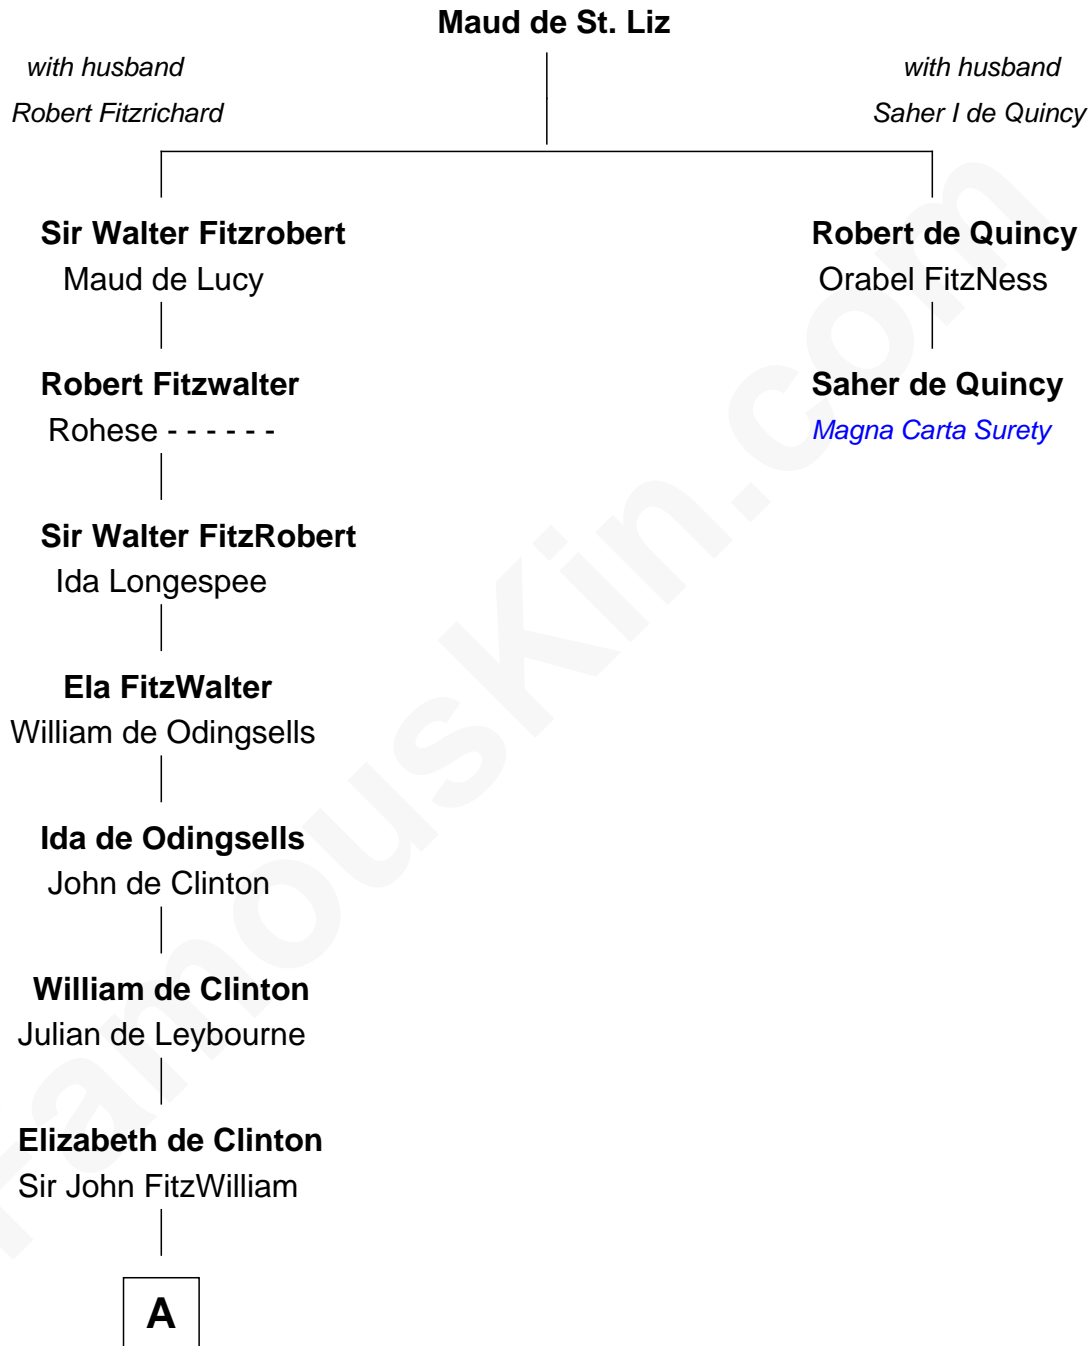

# FamousKin.com Relationship Chart of William Wentworth

(c1616 - 1696/7) Great Migration Immigrant 1638

1st cousin 17 times removed of

**Saher de Quincy**  
Magna Carta Surety

**B**

William Wentworth

Susanna Carter

William Wentworth

*Great Migration Immigrant 1638*

FamousKin.com