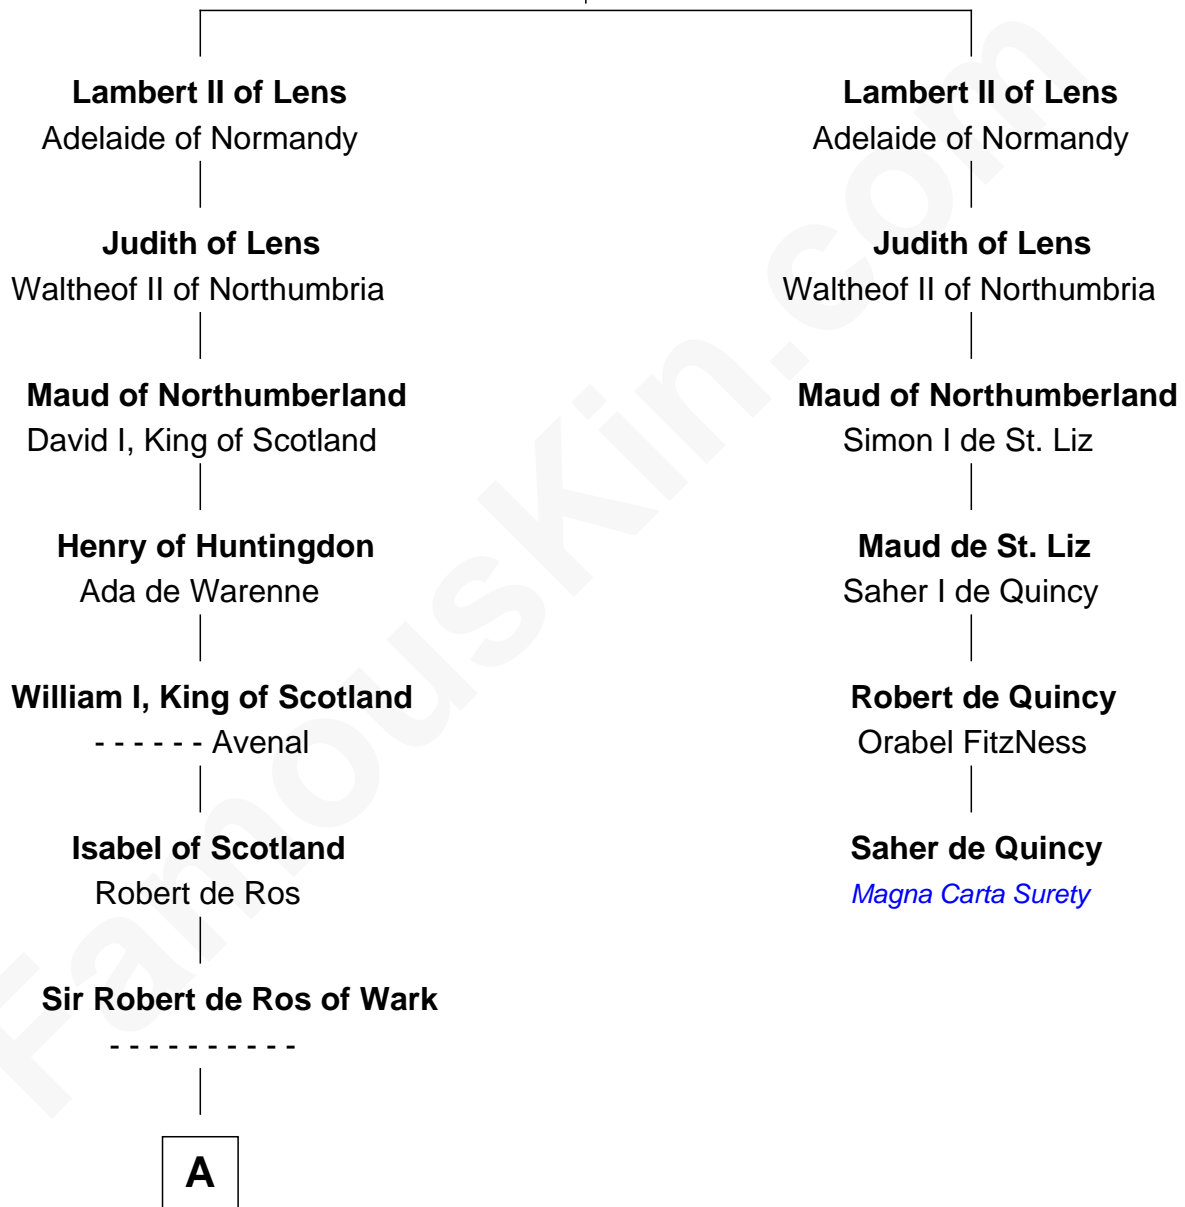

FamousKin.com

Relationship Chart of

William Wentworth

(c1616 - 1696/7) Great Migration Immigrant 1638

5th cousin 15 times removed of

Saher de Quincy
Magna Carta Surety

Eustace I of Boulogne
Mathilde of Louvain

Great Migration Immigrant 1638

FamousKin.com