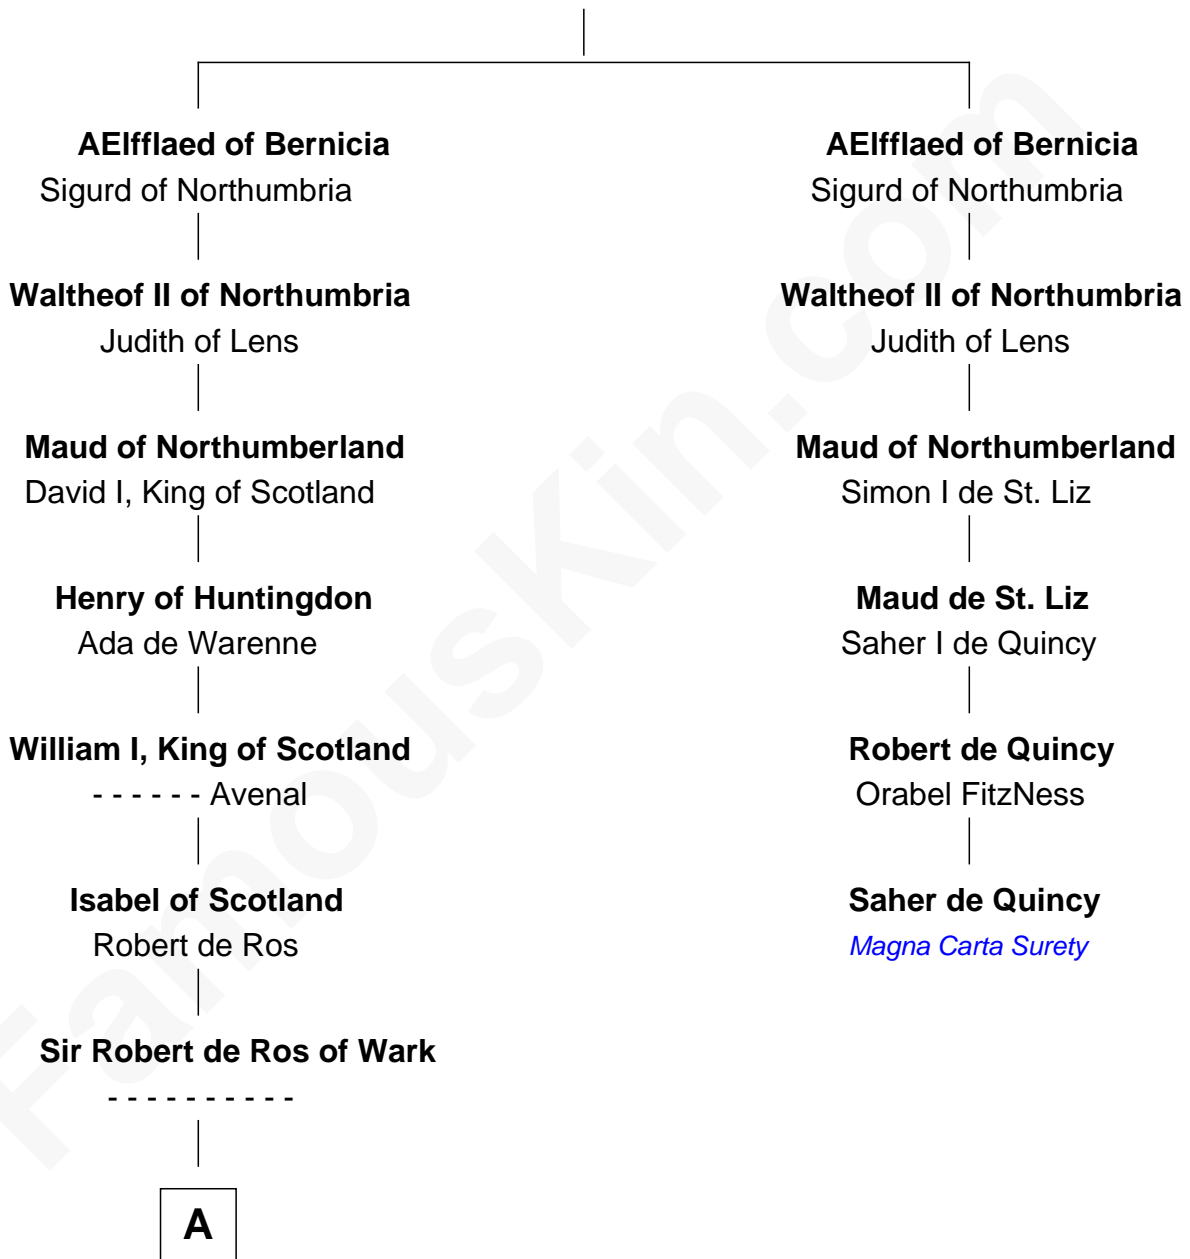

FamousKin.com

Relationship Chart of

William Wentworth

(c1616 - 1696/7) Great Migration Immigrant 1638

5th cousin 15 times removed of

Saher de Quincy
Magna Carta Surety

Ealdred of Bernicia

B

William Wentworth

Ellen Gilby

Christopher Wentworth

Katharine Marbury

William Wentworth

Susanna Carter

William Wentworth

Great Migration Immigrant 1638