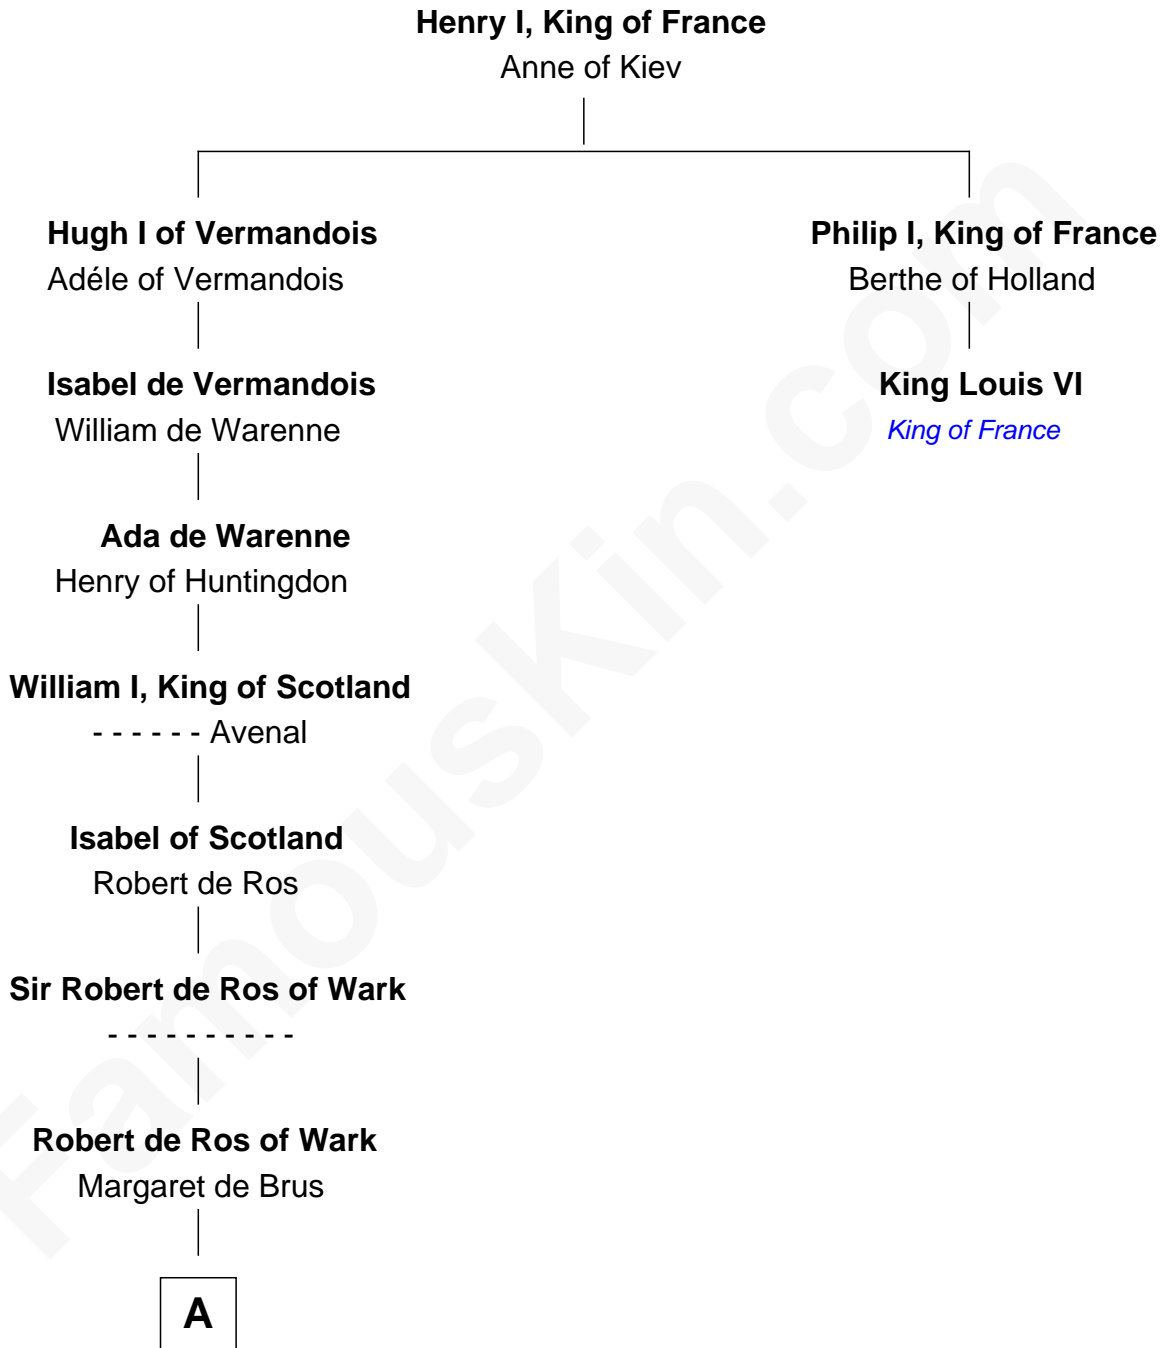

FamousKin.com

Relationship Chart of

William Wentworth

(c1616 - 1696/7) Great Migration Immigrant 1638

1st cousin 18 times removed of

King Louis VI
King of France

B

—
Christopher Wentworth

Katharine Marbury

—
William Wentworth

Susanna Carter

—
William Wentworth

Great Migration Immigrant 1638

FamousKin.com