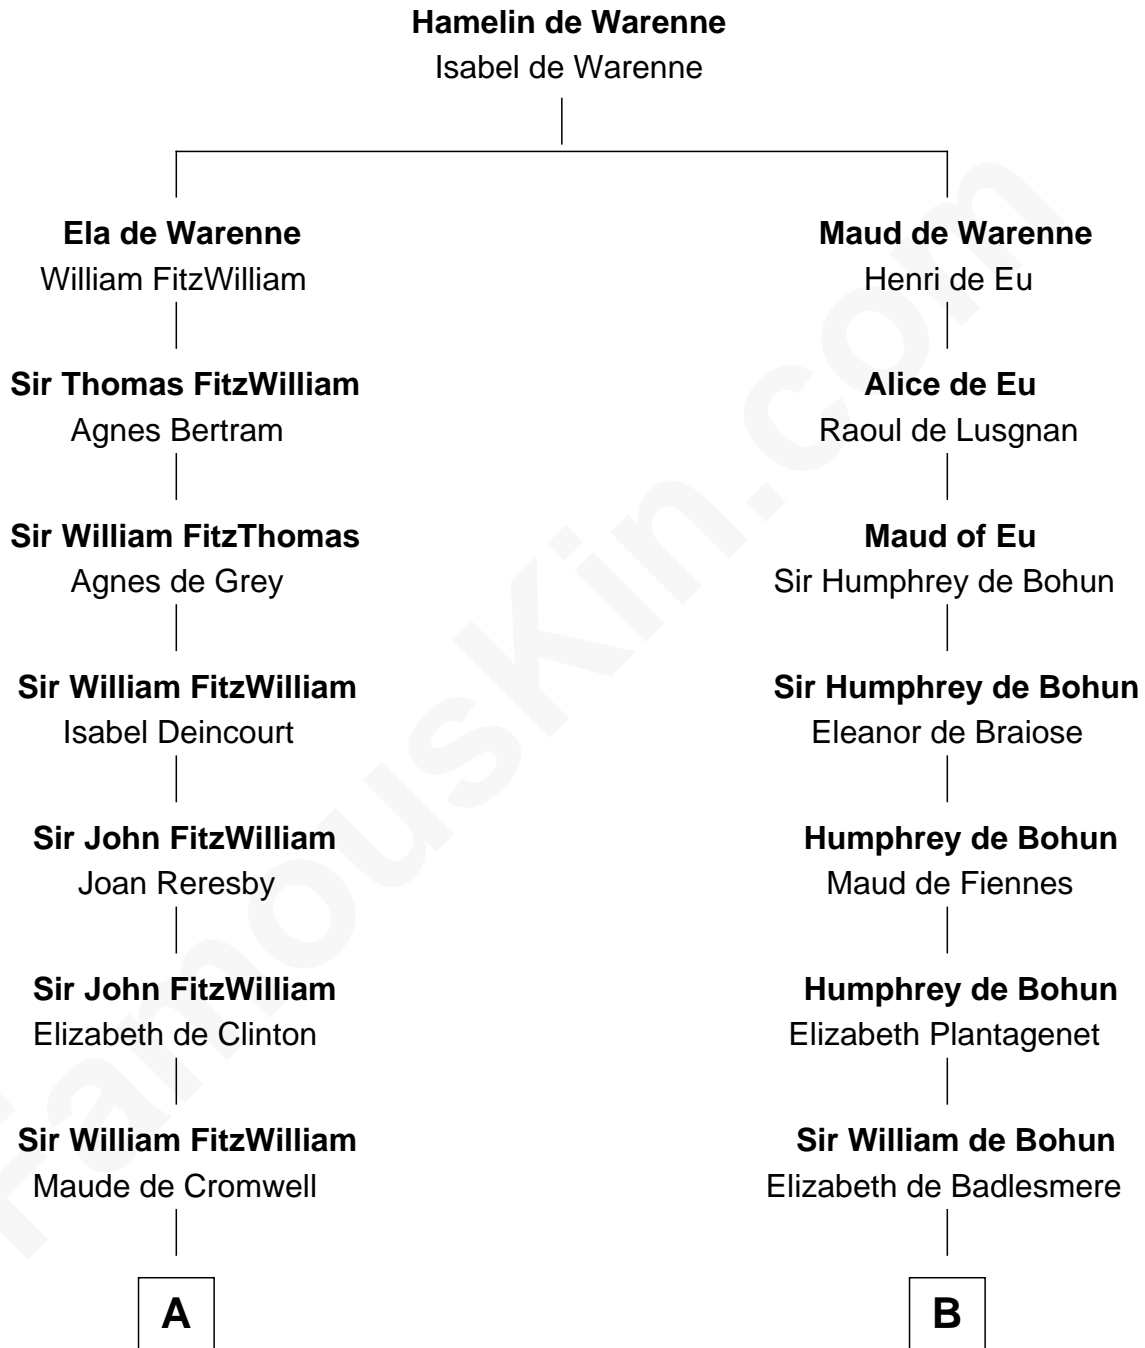

## Relationship Chart of

### William Wentworth

(c1616 - 1696/7) Great Migration Immigrant 1638

17th cousin 4 times removed of

### Thomas Jefferson

3rd U.S. President and Signer of the Declaration of Independence

**C**

**Richard Randolph**

Elizabeth Ryland

**Col. William Randolph**

Mary Isham

**Isham Randolph**