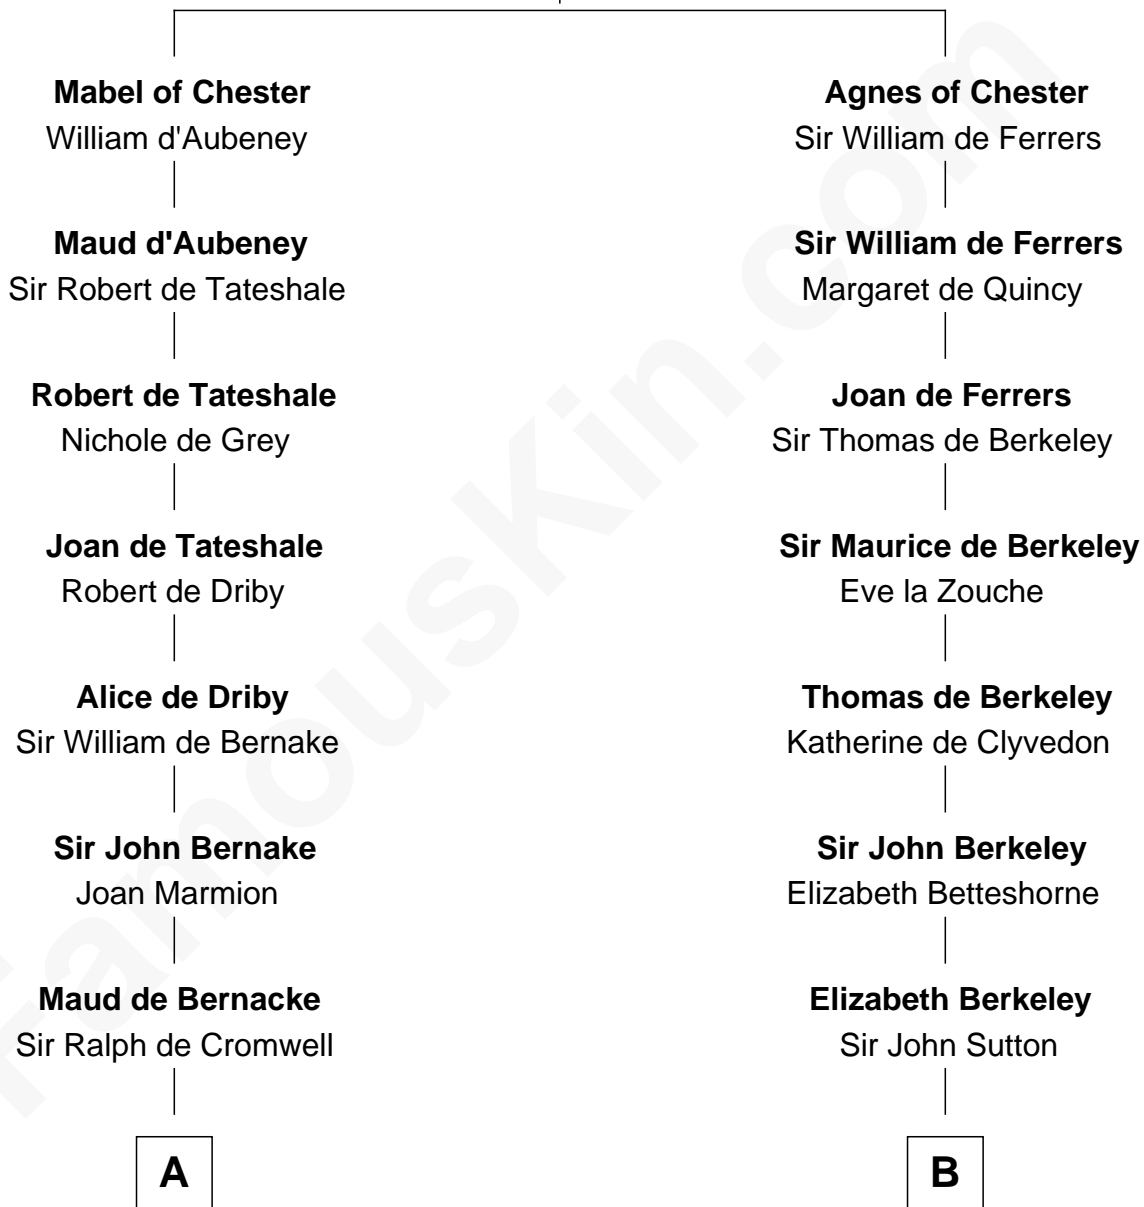

FamousKin.com

Relationship Chart of

William Wentworth

(c1616 - 1696/7) Great Migration Immigrant 1638

18th cousin 2 times removed of

Oliver Wendell Holmes, Jr.
U.S. Supreme Court Justice

Hugh de Kevelioc
Bertrade de Montfort

C

William Wentworth

Susanna Carter

William Wentworth

Great Migration Immigrant 1638

D

Oliver Wendell

Mary Jackson