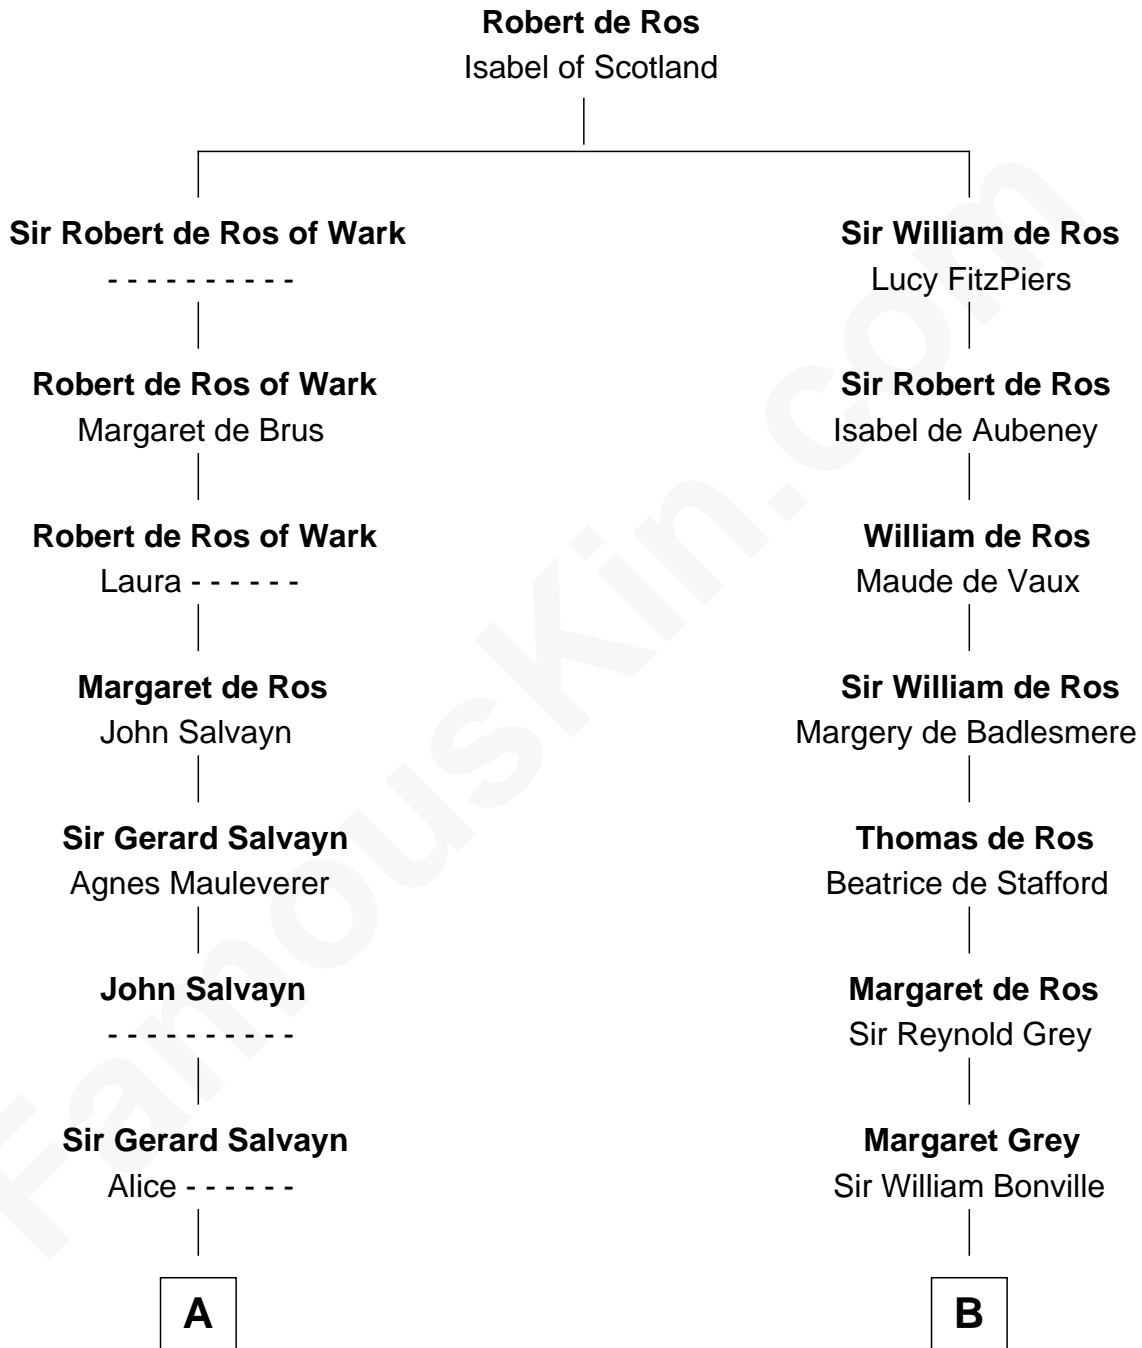

FamousKin.com

Relationship Chart of

William Wentworth

(c1616 - 1696/7) Great Migration Immigrant 1638

14th cousin 7 times removed of

Oliver Wendell Holmes, Jr.

U.S. Supreme Court Justice

C

|
Sarah Oliver
Jacob Wendell

|
Oliver Wendell
Mary Jackson

|
Sarah Wendell
Rev. Abiel Holmes

|
Oliver Wendell Holmes
Amelia Lee Jackson

|
Oliver Wendell Holmes, Jr.
U.S. Supreme Court Justice