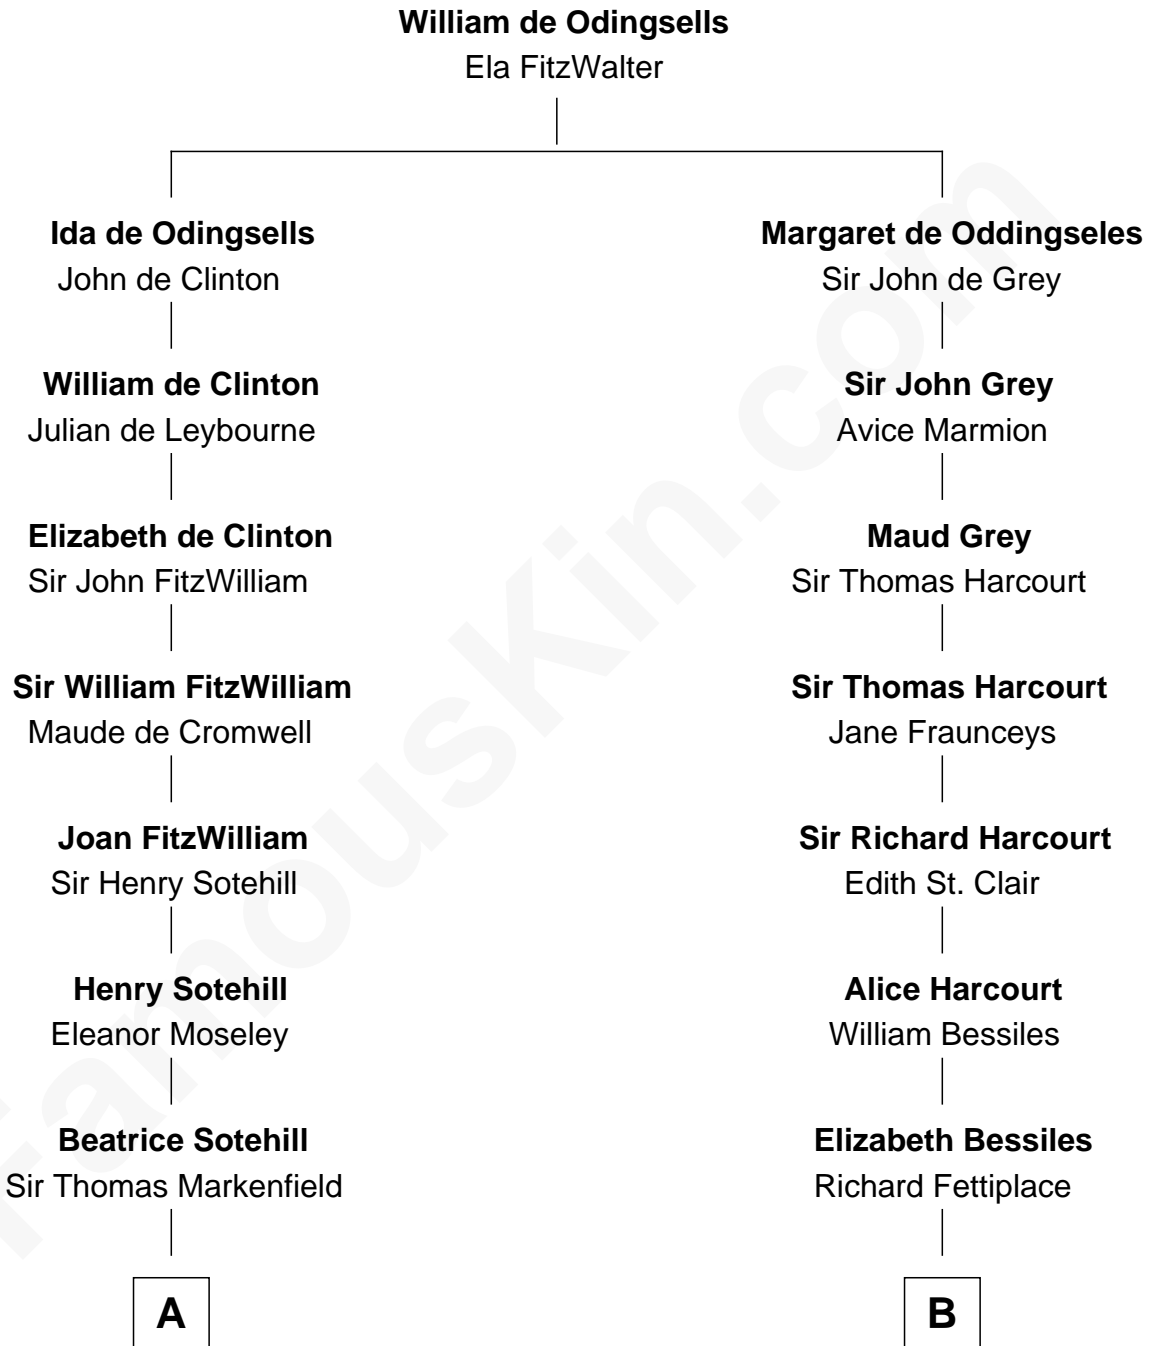

FamousKin.com

Relationship Chart of

William Wentworth

(c1616 - 1696/7) Great Migration Immigrant 1638

14th cousin 4 times removed of

Oliver Wendell Holmes, Jr.

U.S. Supreme Court Justice

C

Oliver Wendell Holmes

Amelia Lee Jackson

Oliver Wendell Holmes, Jr.

U.S. Supreme Court Justice

FamousKin.com