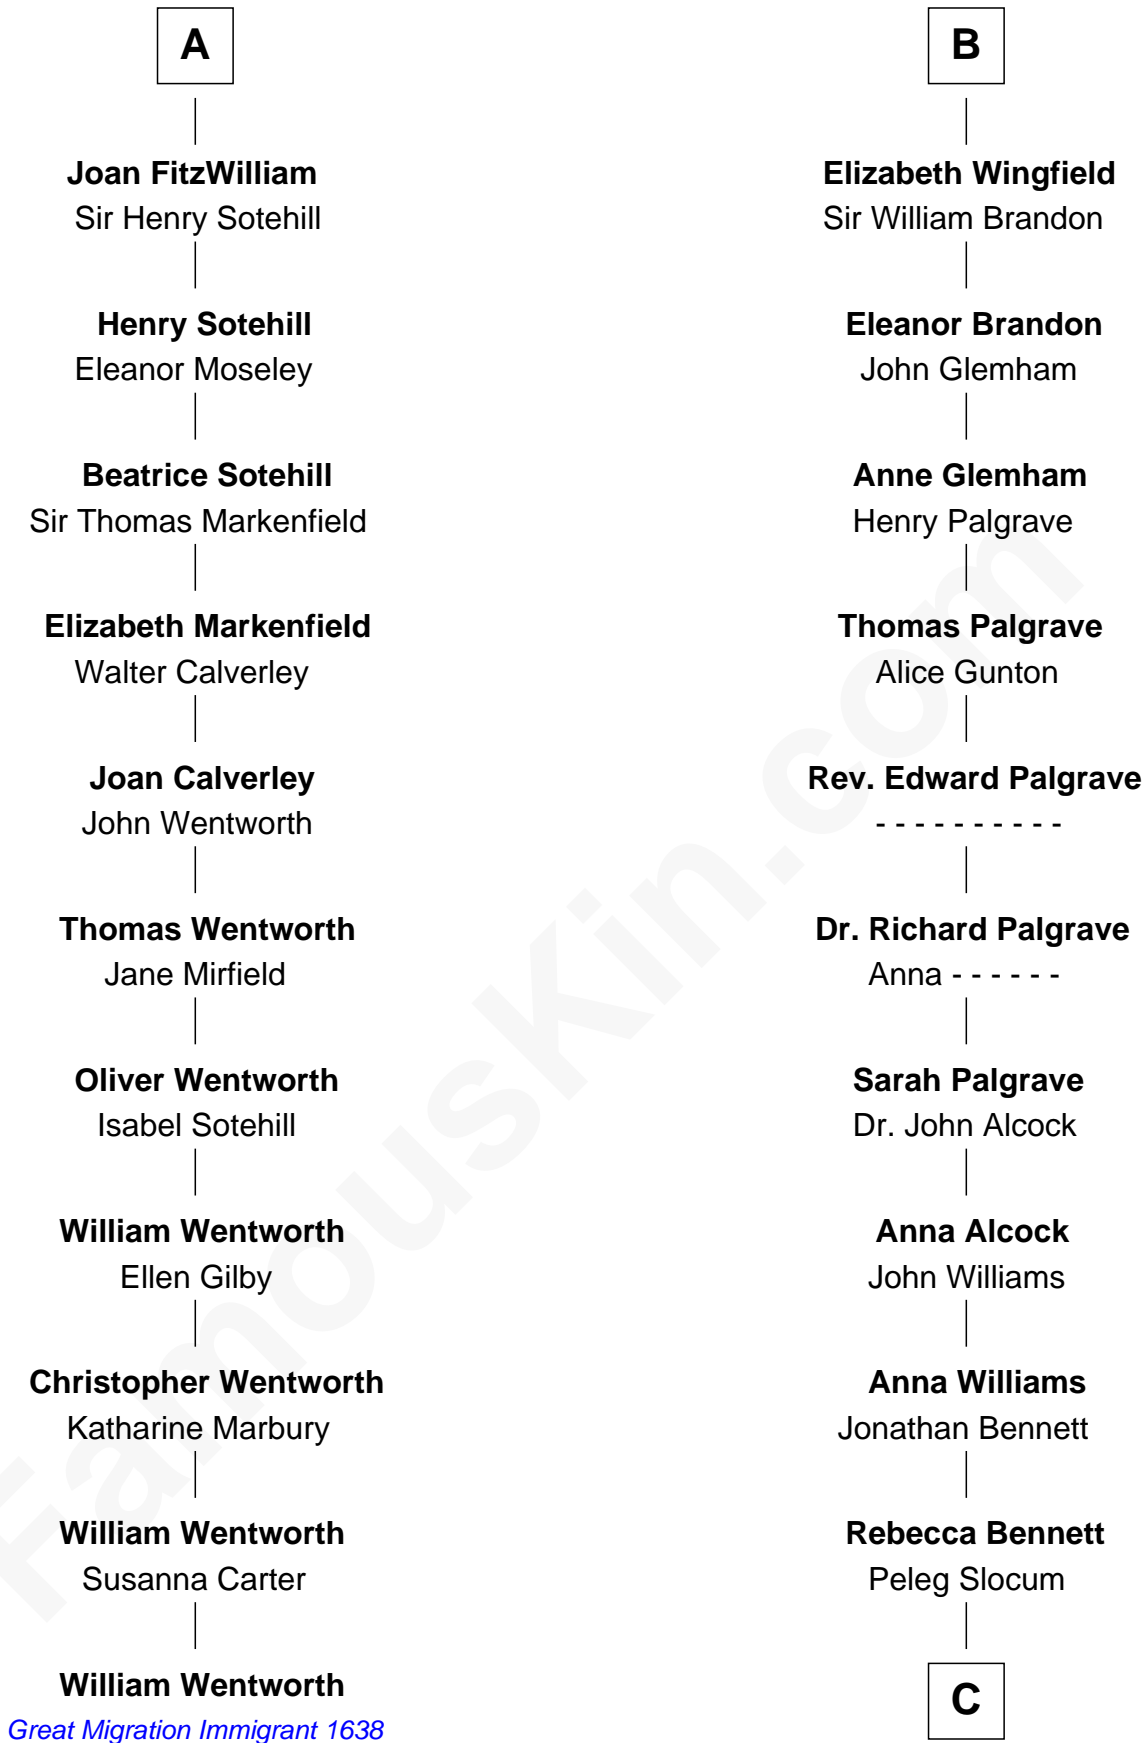

FamousKin.com Relationship Chart of William Wentworth

(c1616 - 1696/7) Great Migration Immigrant 1638

17th cousin 4 times removed of

Henry Clay Folger

Founder of Folger Shakespeare Library and Chairman of Standard Oil

C

Peleg Slocum
Elizabeth Brown

Rebecca Slocum
George Folger

Samuel Brown Folger
Nancy F. Hiller

Henry Clay Folger
Eliza Jane Clark

Henry Clay Folger
Chairman of Standard Oil

FamousKin.com