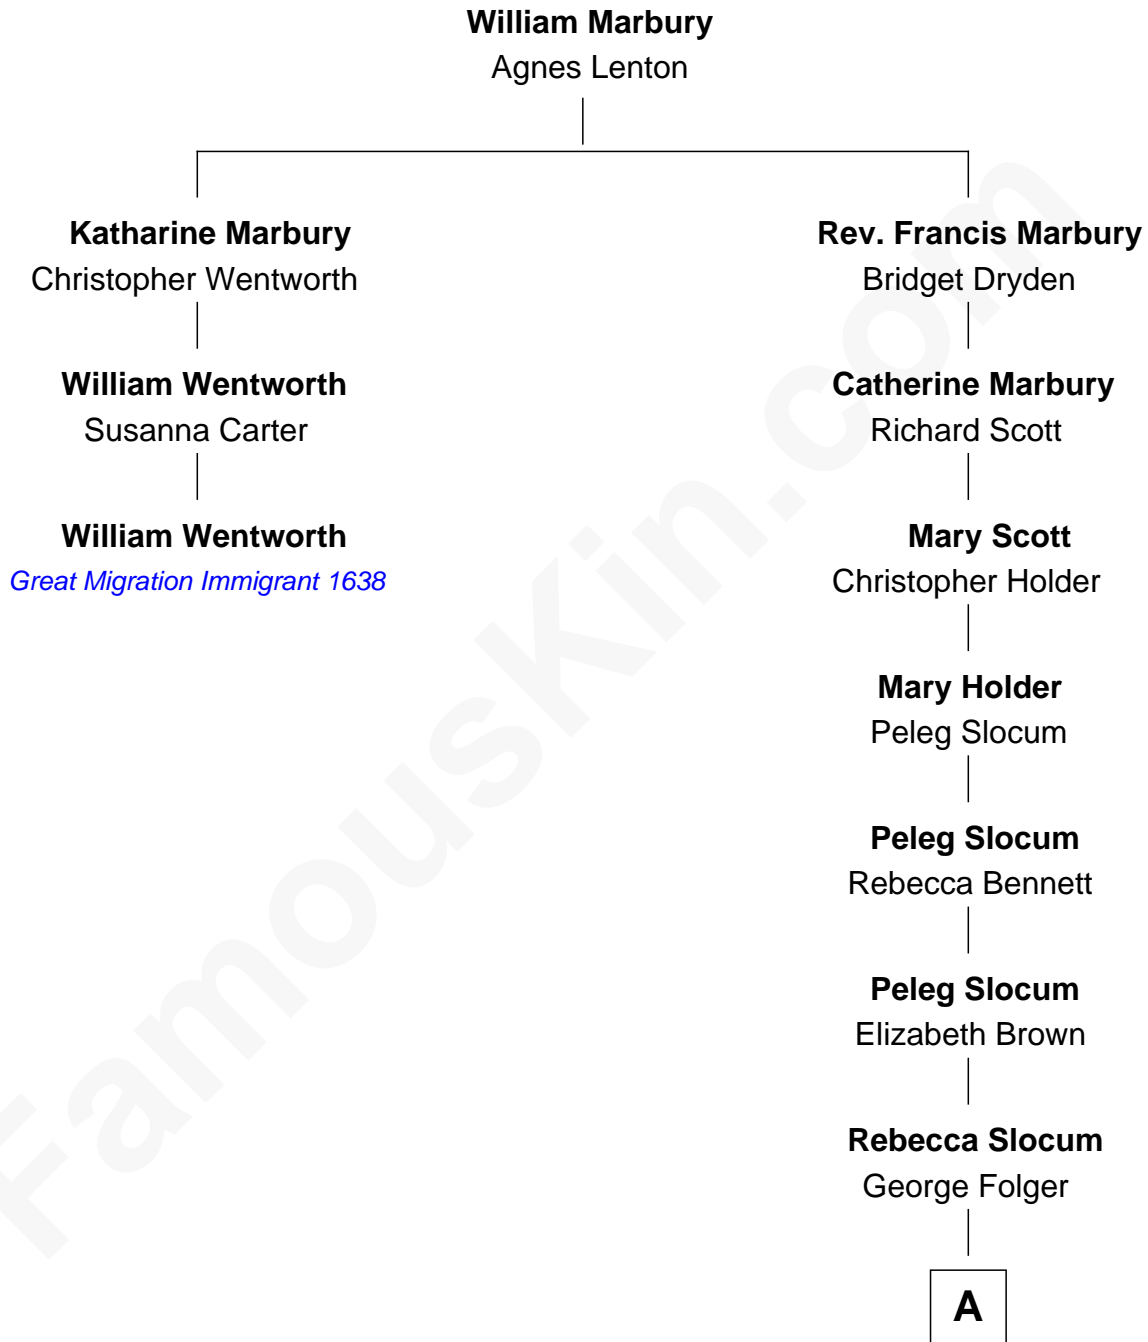

FamousKin.com
Relationship Chart of
William Wentworth

(c1616 - 1696/7) *Great Migration Immigrant 1638*

2nd cousin 7 times removed of

Henry Clay Folger

Founder of Folger Shakespeare Library and Chairman of Standard Oil

A

|
Samuel Brown Folger

Nancy F. Hiller

|
Henry Clay Folger

Eliza Jane Clark

|
Henry Clay Folger

Chairman of Standard Oil

FamousKin.com