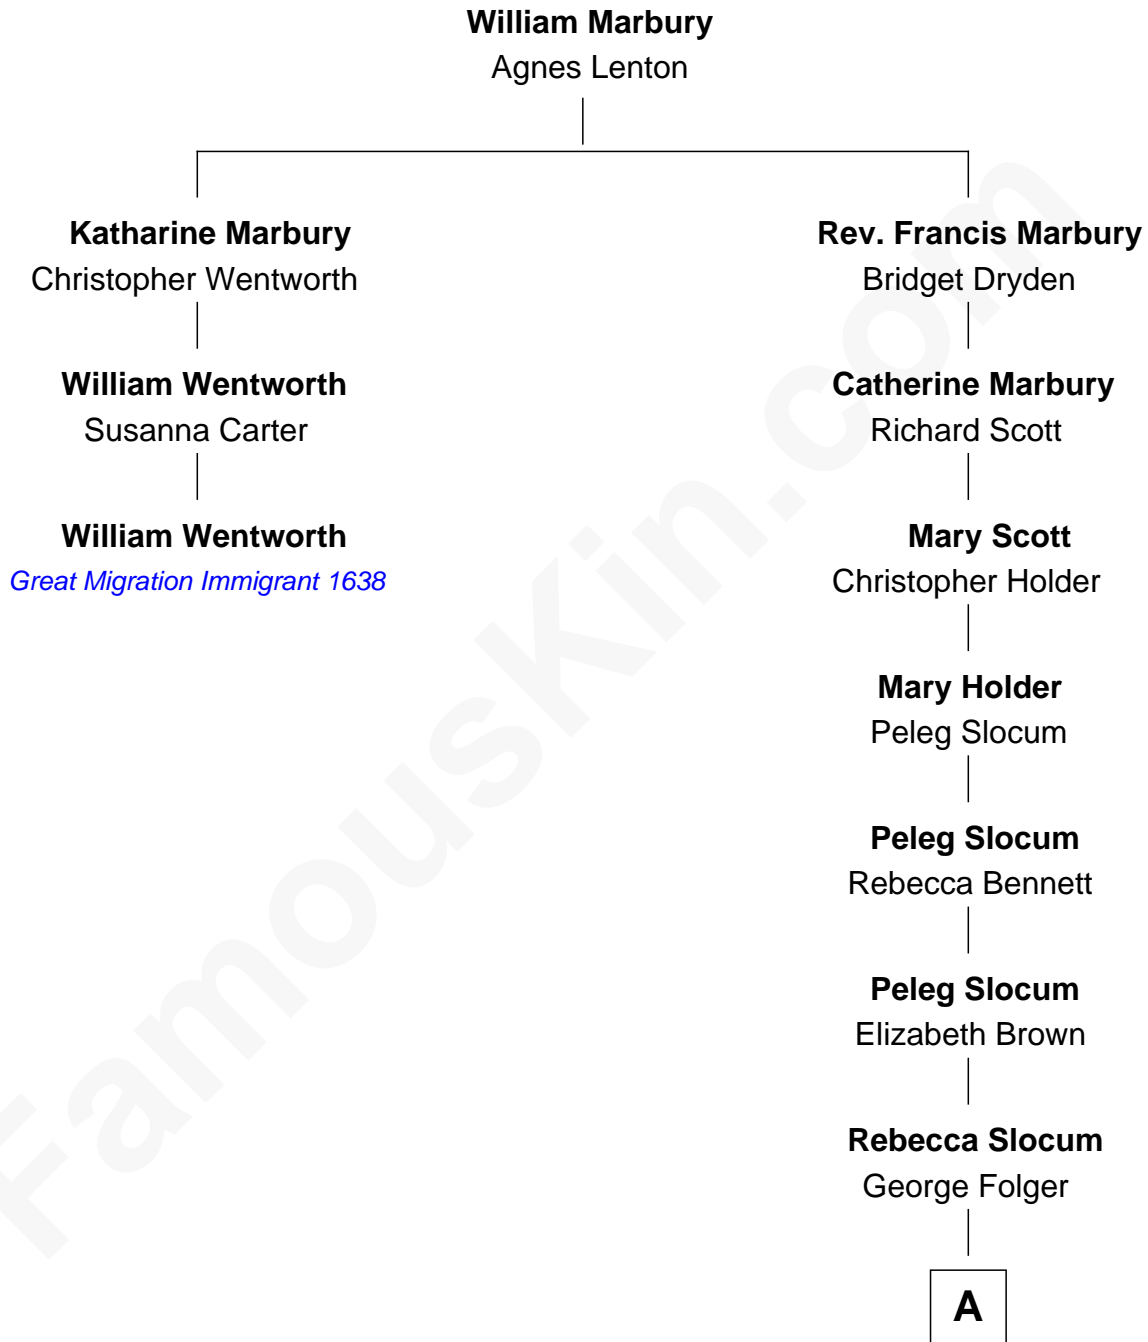

# FamousKin.com

## Relationship Chart of

### William Wentworth

(c1616 - 1696/7) Great Migration Immigrant 1638

2nd cousin 6 times removed of

**J. A. Folger**

Founder of Folger Coffee Company

A

Samuel Brown Folger

Nancy F. Hiller