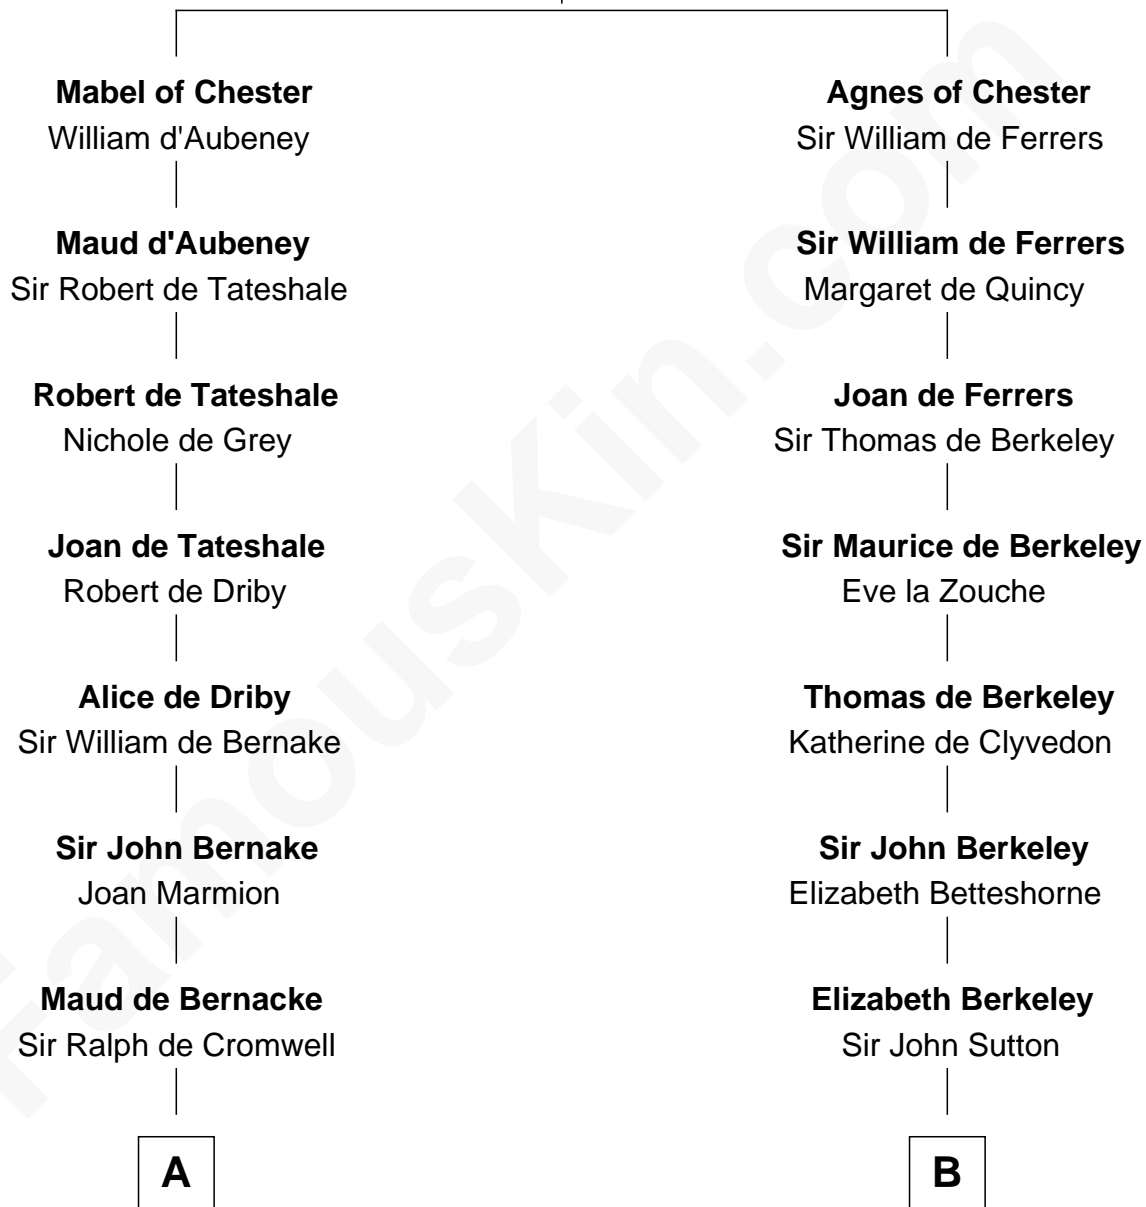

FamousKin.com

Relationship Chart of

William Wentworth

(c1616 - 1696/7) Great Migration Immigrant 1638

18th cousin 2 times removed of

Seth Low

Mayor of New York City President of Columbia University

Hugh de Kevelioc
Bertrade de Montfort

C

William Wentworth

Susanna Carter

William Wentworth

Great Migration Immigrant 1638

D

Thomas Porter

Ruth Allen