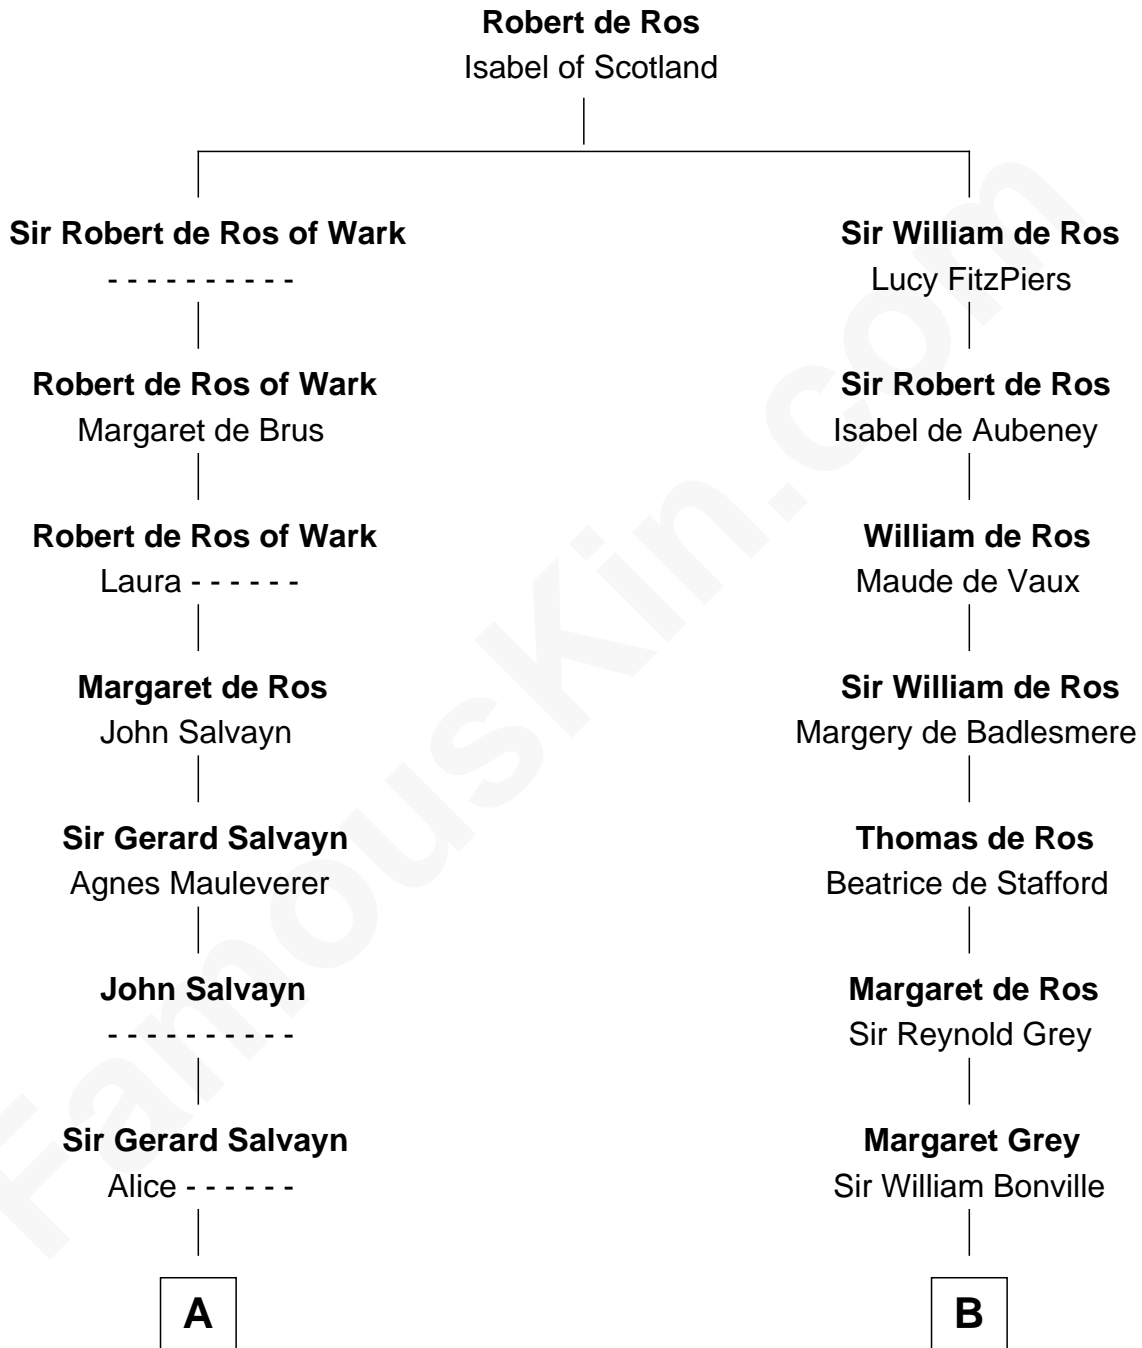

FamousKin.com

Relationship Chart of

William Wentworth

(c1616 - 1696/7) Great Migration Immigrant 1638

14th cousin 7 times removed of

Seth Low

Mayor of New York City President of Columbia University

C

Dorothy Clark

Elijah Porter

Thomas Porter

Ruth Allen

Mary Porter

Seth Low

Abiel Abbot Low

Ellen Almira Dow