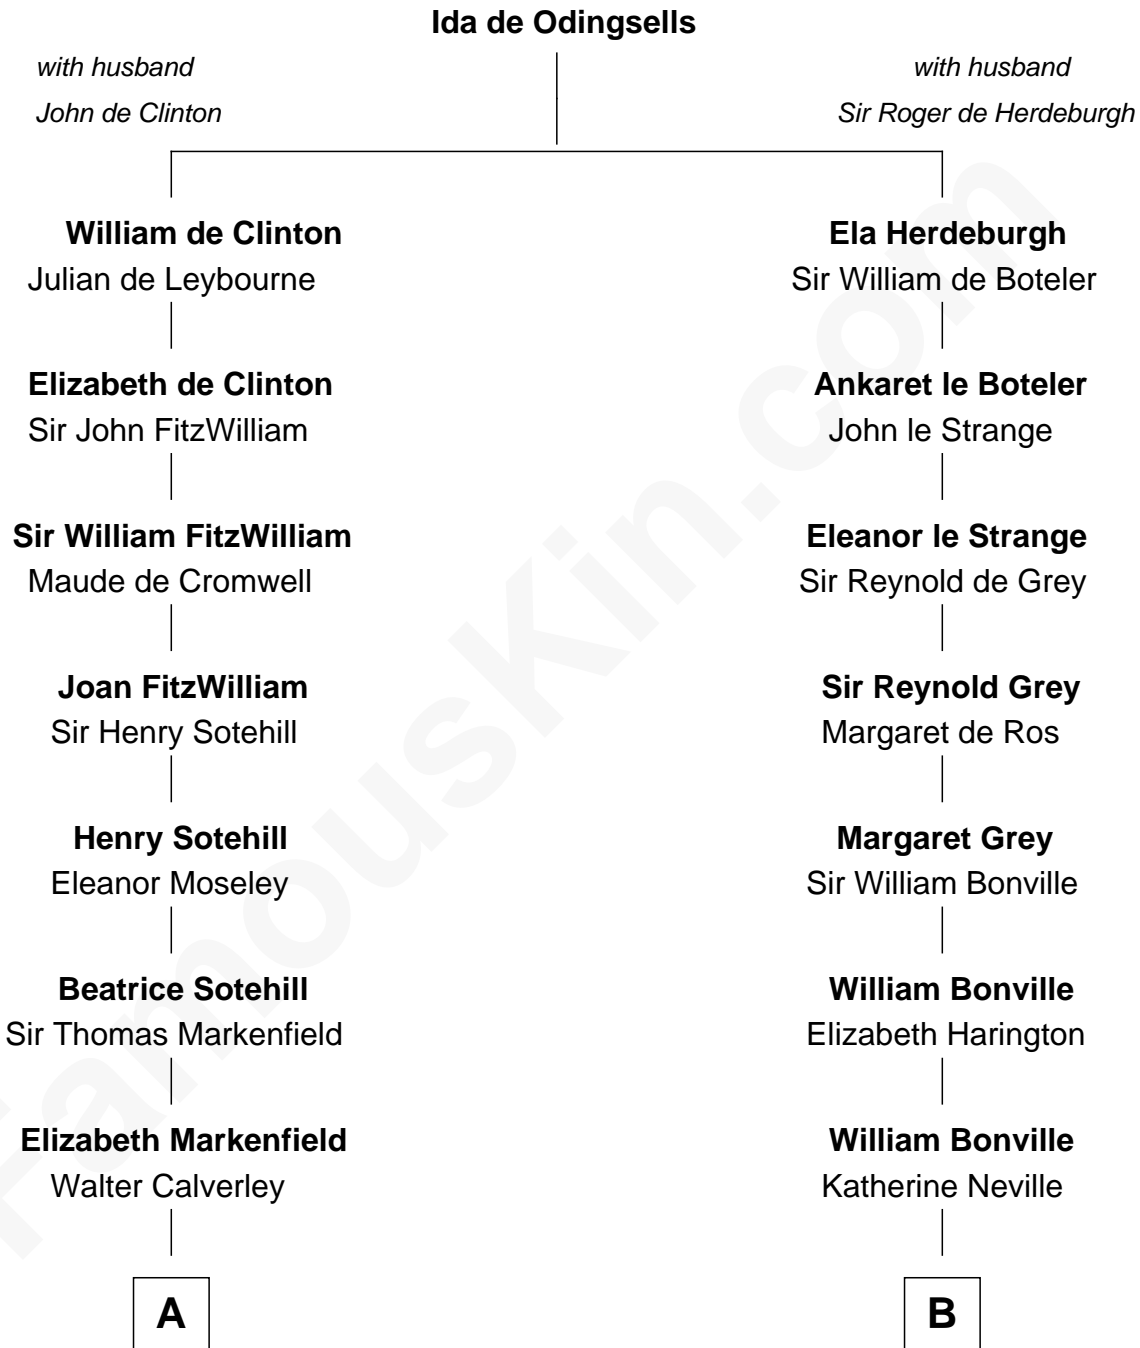

FamousKin.com Relationship Chart of William Wentworth

(c1616 - 1696/7) Great Migration Immigrant 1638

13th cousin 6 times removed of

Seth Low

Mayor of New York City President of Columbia University

C

—
Mary Porter

Seth Low

—
Abiel Abbot Low

Ellen Almira Dow

—
Seth Low

Mayor of New York City President of Columbia University

FamousKin.com