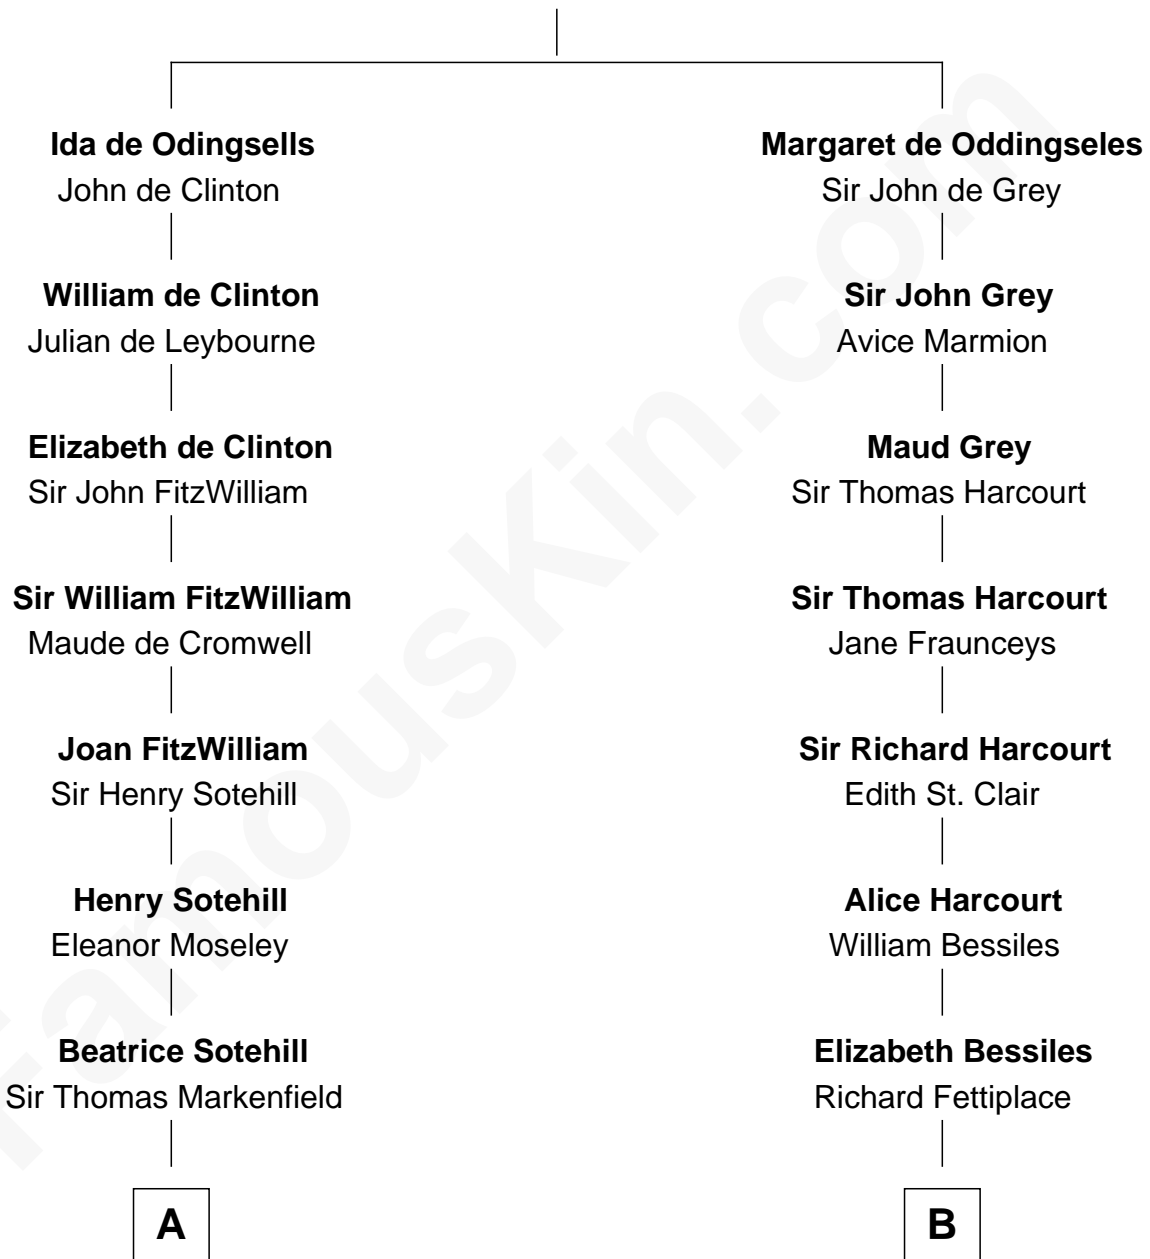

FamousKin.com

Relationship Chart of

William Wentworth

(c1616 - 1696/7) Great Migration Immigrant 1638

14th cousin 4 times removed of

Seth Low

Mayor of New York City President of Columbia University

William de Odingsells

Ela FitzWalter

C

Abiel Abbot Low

Ellen Almira Dow

Seth Low

Mayor of New York City President of Columbia University

FamousKin.com