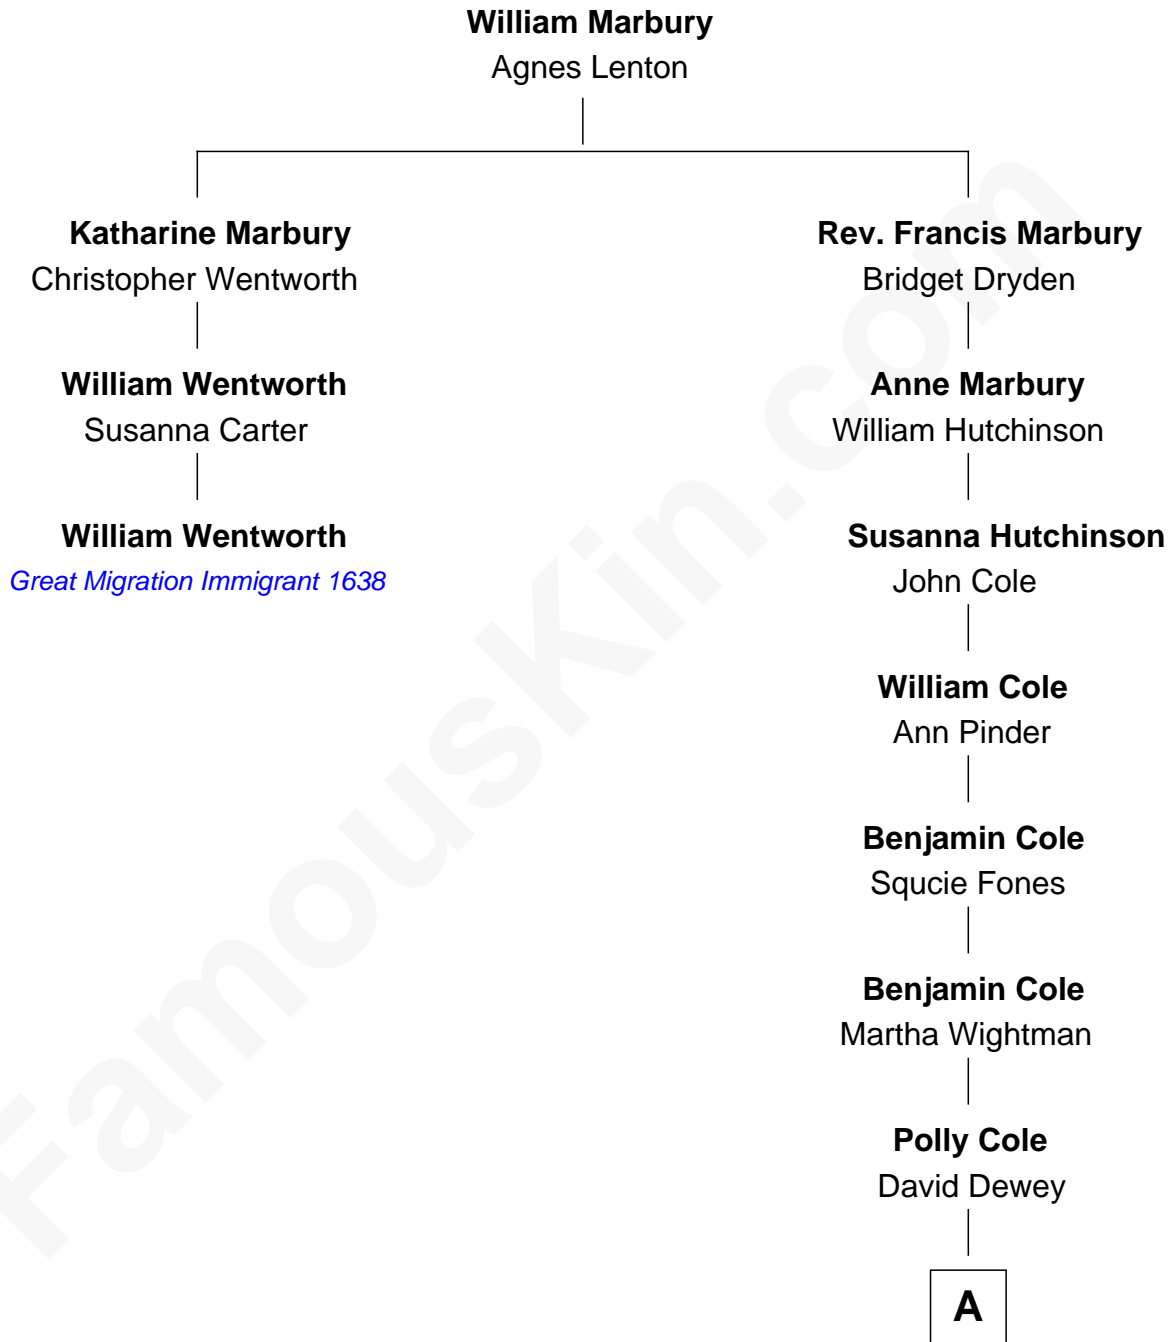

**FamousKin.com**  
**Relationship Chart of**  
**William Wentworth**

(c1616 - 1696/7) *Great Migration Immigrant 1638*

**2nd cousin 6 times removed of**

**Melvil Dewey**

*Inventor of the Dewey Decimal System*

FamousKin.com