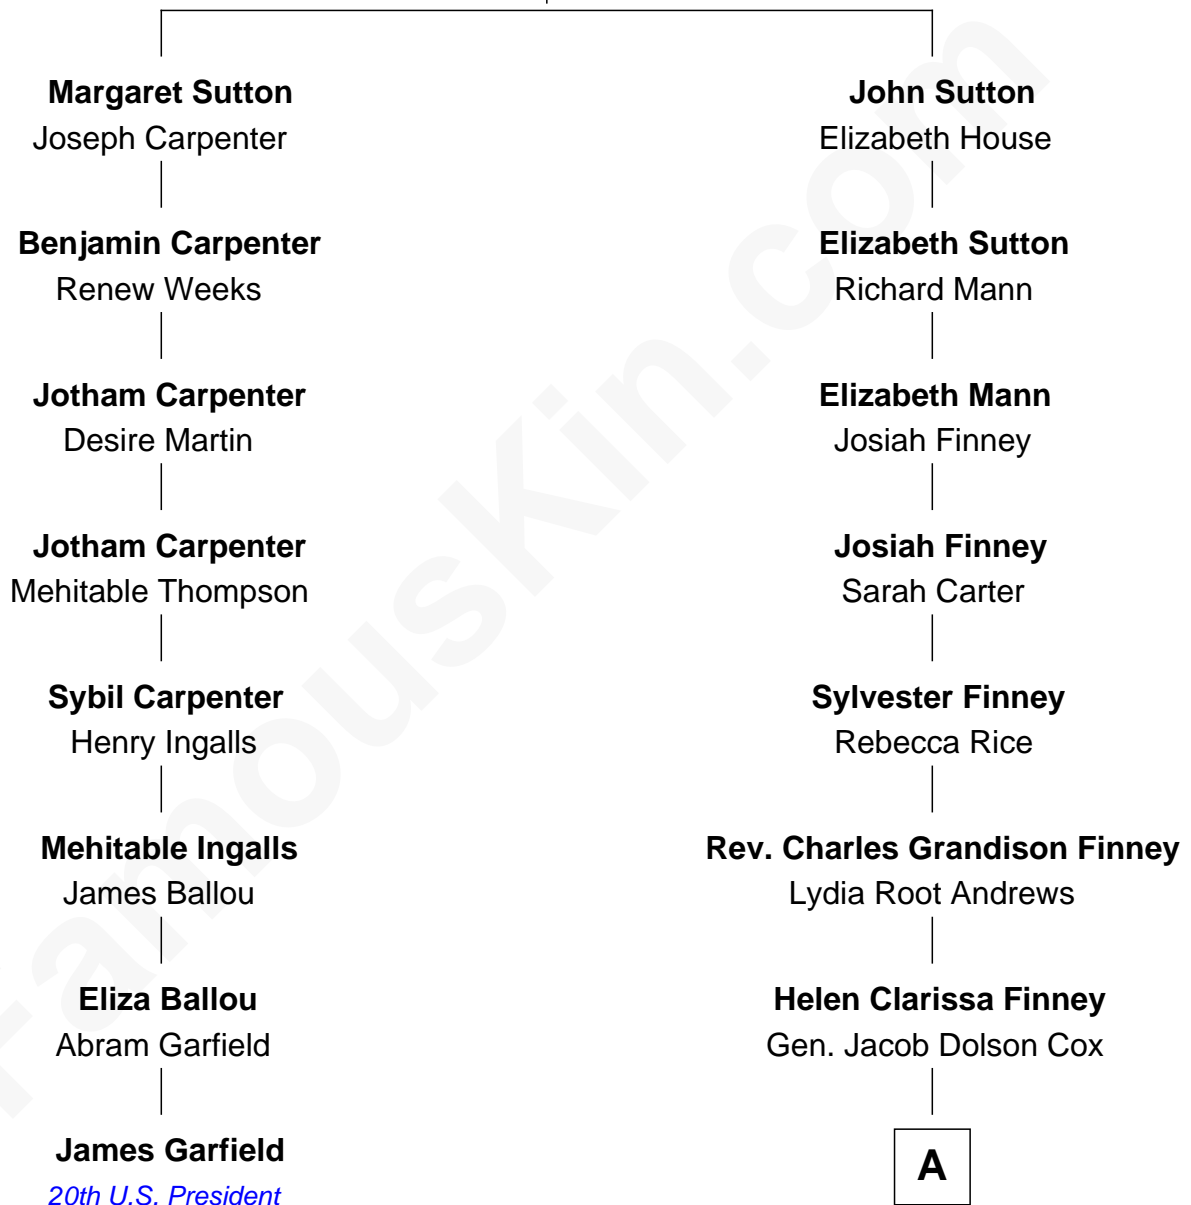

# FamousKin.com Relationship Chart of

**James Garfield**

*20th U.S. President*

7th cousin 1 time removed of

**Allyn Cox**

*Muralist*

**John Sutton**  
Julian Adcocke

**A**

**Kenyon Cox**  
Louise Howland King

**Allyn Cox**  
*Muralist*

FamousKin.com