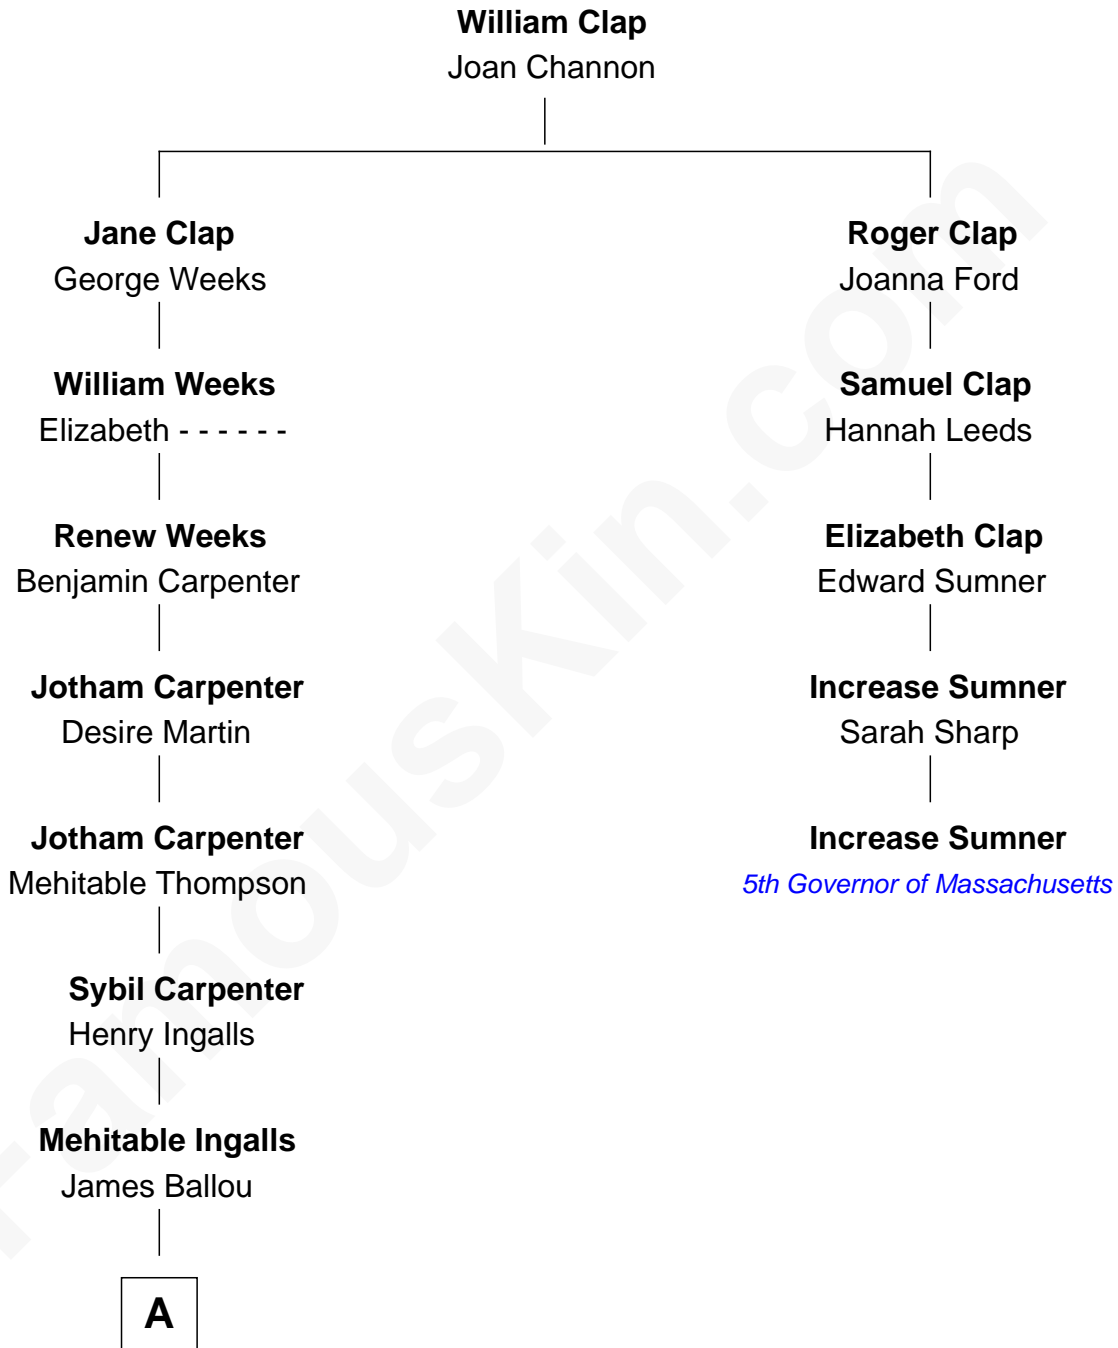

FamousKin.com Relationship Chart of

James Garfield

20th U.S. President

4th cousin 4 times removed of

Increase Sumner

5th Governor of Massachusetts

A

|
Eliza Ballou
Abram Garfield