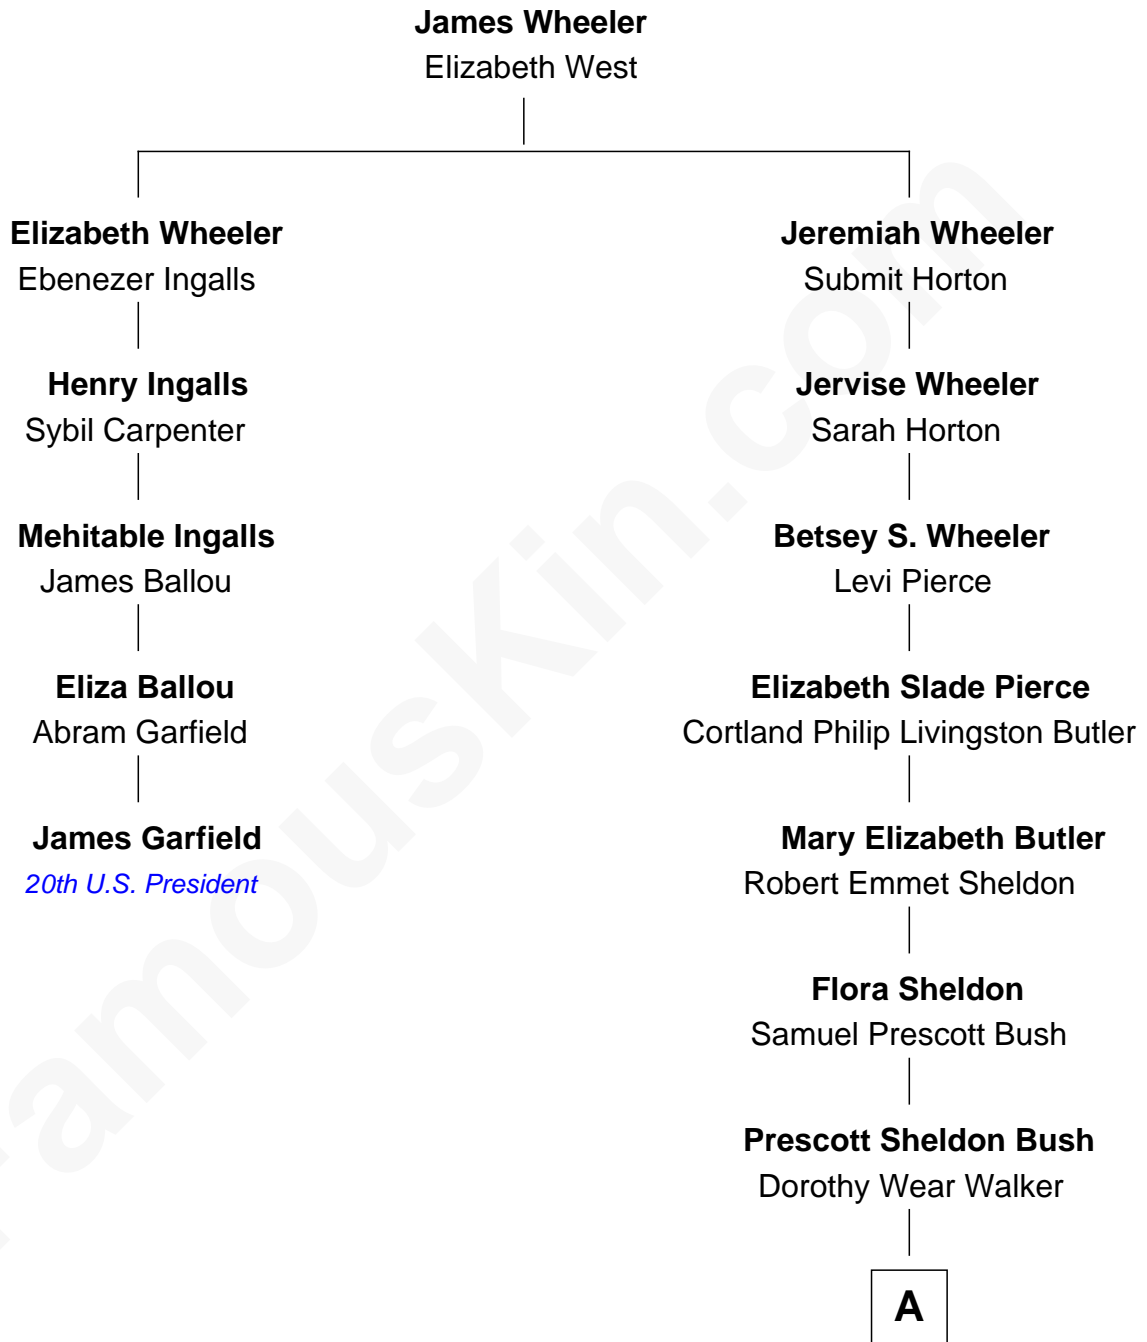

FamousKin.com Relationship Chart of

James Garfield

20th U.S. President

4th cousin 4 times removed of

Jonathan Bush

Co-founder and CEO of athenahealth

A

Jonathan James Bush
Josephine Colwell Bradley

Jonathan Bush
Co-founder and CEO of athenahealth

FamousKin.com