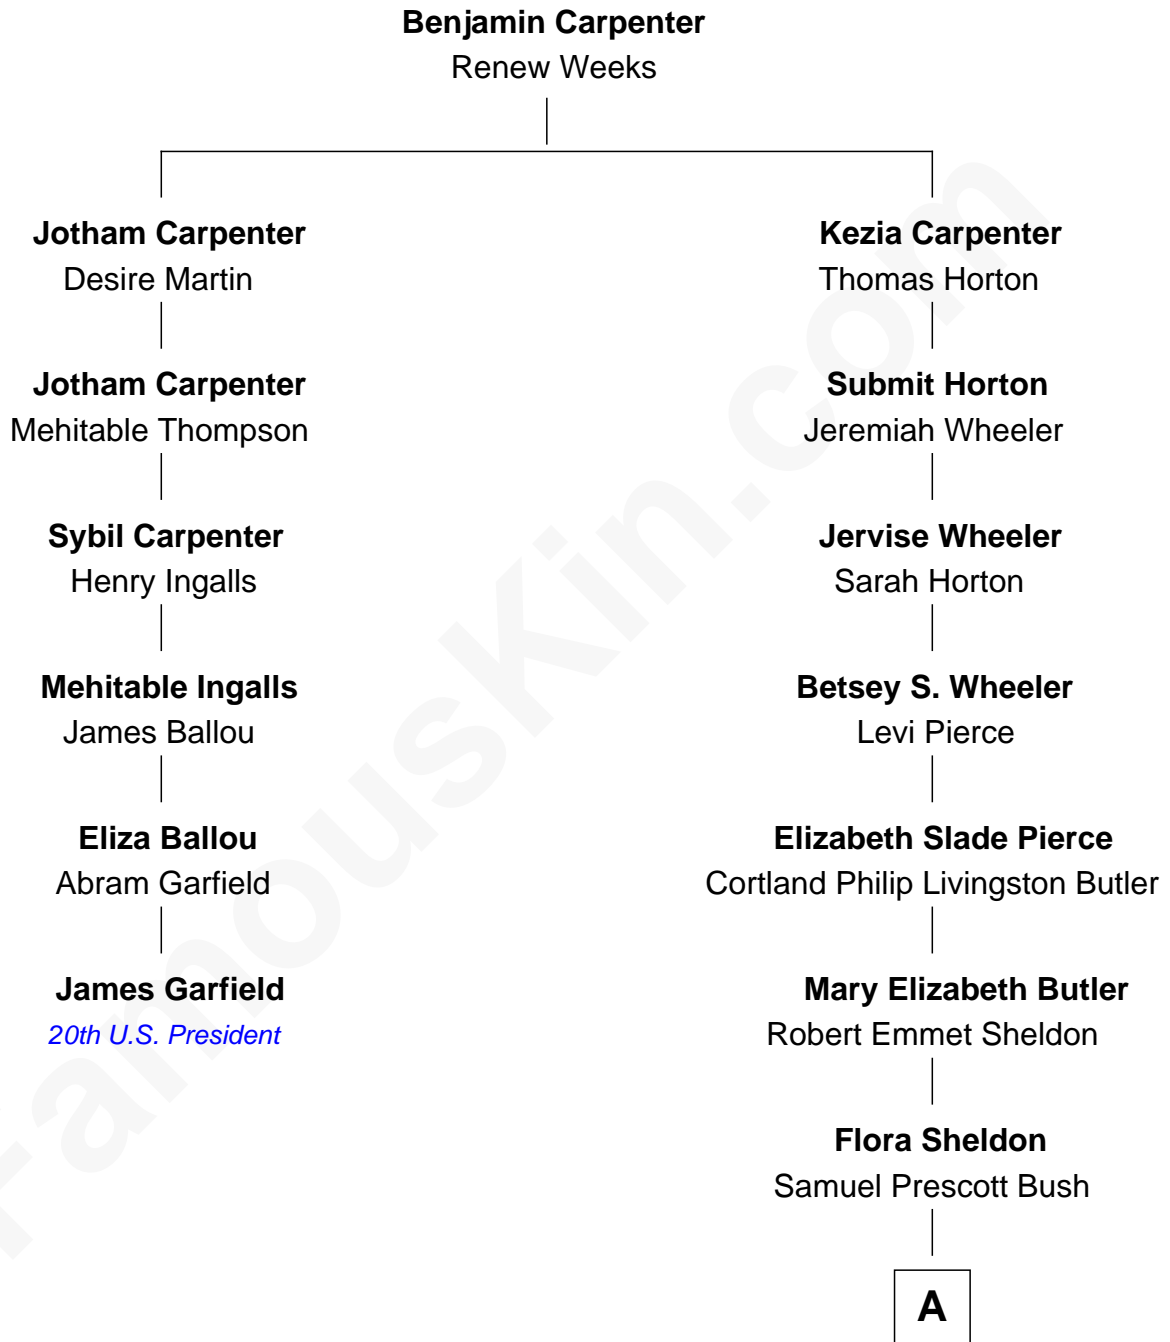

FamousKin.com Relationship Chart of

James Garfield

20th U.S. President

5th cousin 4 times removed of

Jonathan Bush

Co-founder and CEO of athenahealth

A

—
Prescott Sheldon Bush

Dorothy Wear Walker

—
Jonathan James Bush

Josephine Colwell Bradley

—
Jonathan Bush

Co-founder and CEO of athenahealth

FamousKin.com