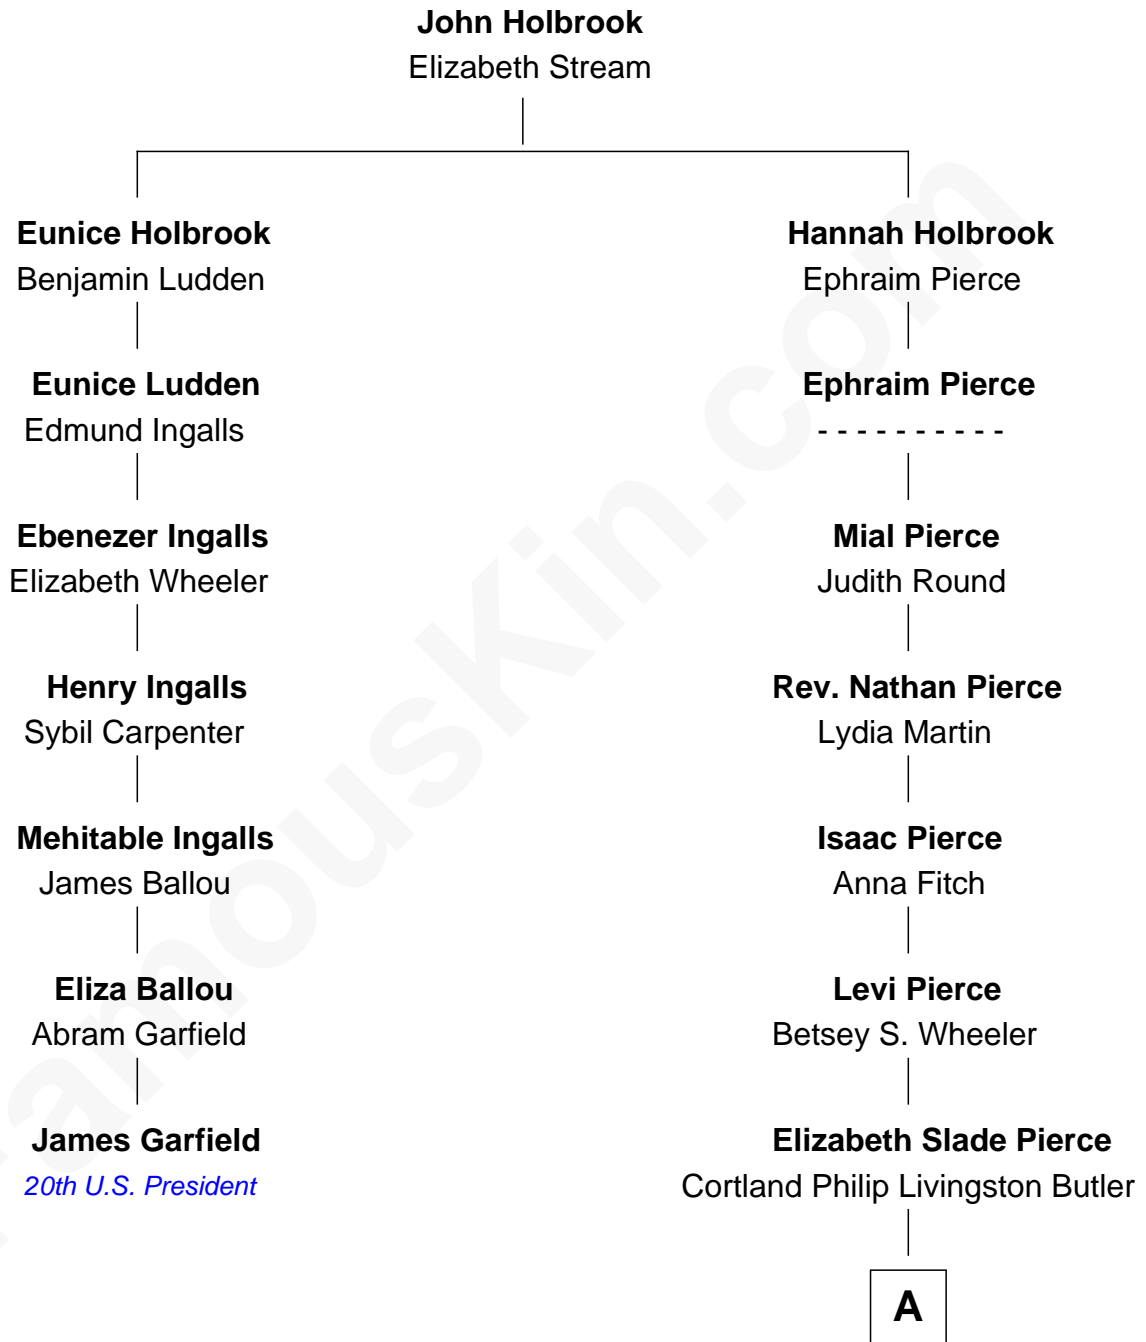

# FamousKin.com Relationship Chart of

**James Garfield**

*20th U.S. President*

6th cousin 5 times removed of

**Jonathan Bush**

*Co-founder and CEO of athenahealth*

**A**

—  
**Mary Elizabeth Butler**  
Robert Emmet Sheldon

—  
**Flora Sheldon**  
Samuel Prescott Bush

—  
**Prescott Sheldon Bush**  
Dorothy Wear Walker

—  
**Jonathan James Bush**  
Josephine Colwell Bradley

—  
**Jonathan Bush**  
*Co-founder and CEO of athenahealth*