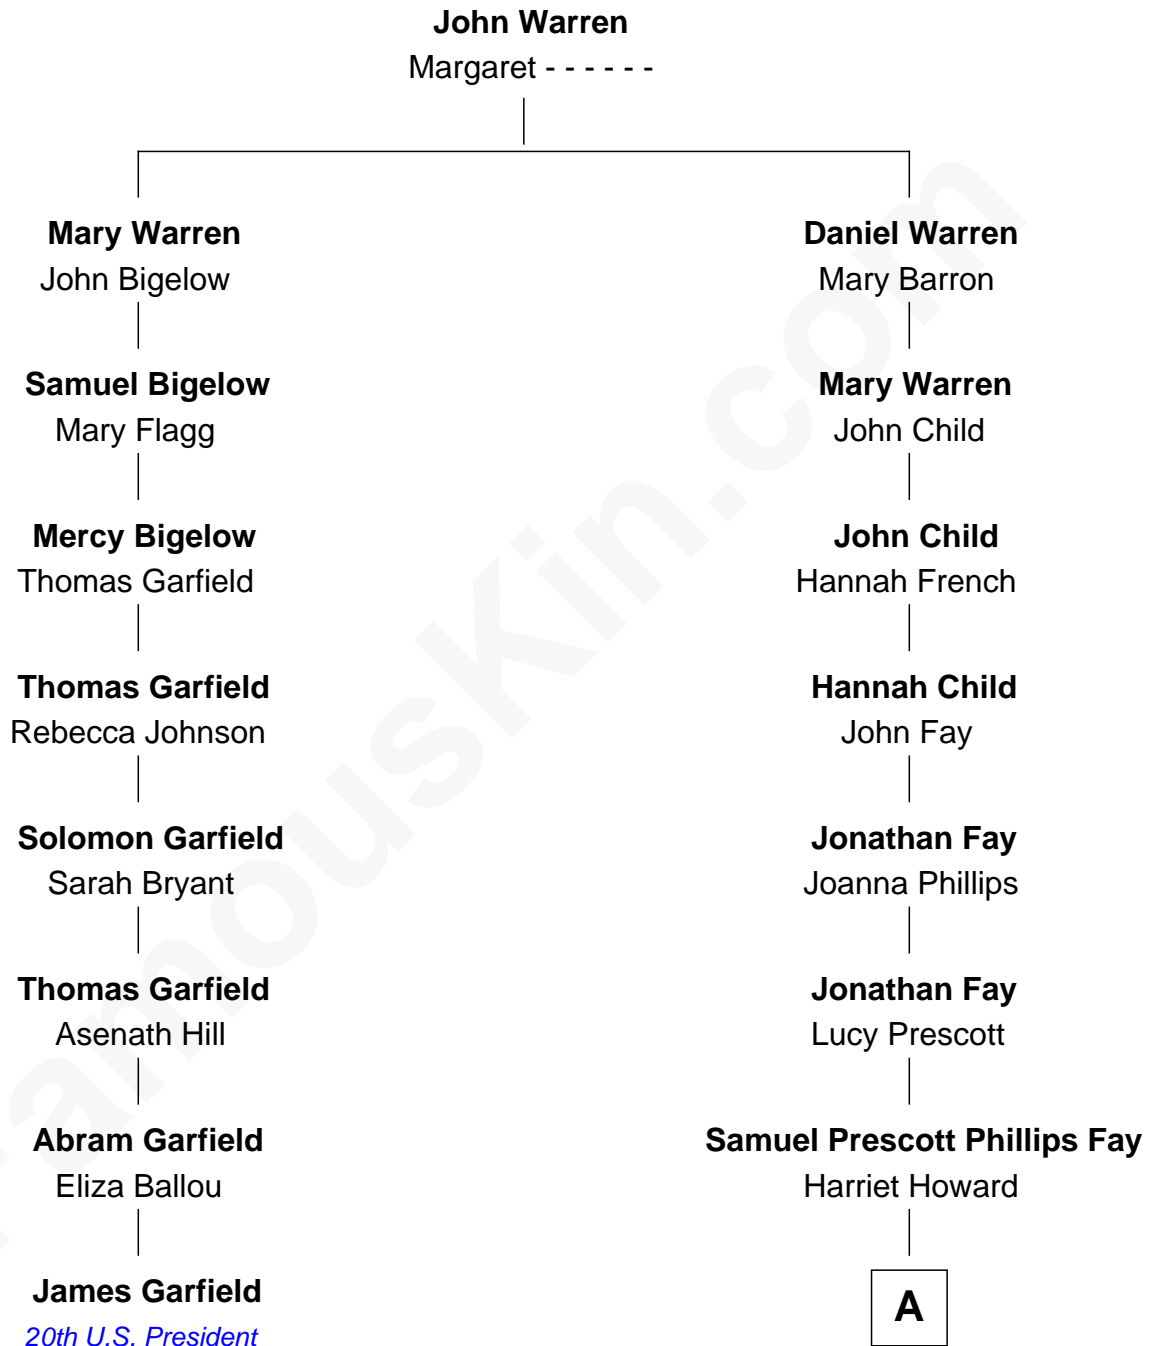

# FamousKin.com Relationship Chart of

**James Garfield**

*20th U.S. President*

7th cousin 5 times removed of

**Jonathan Bush**

*Co-founder and CEO of athenahealth*

**A**

|  
**Samuel Howard Fay**  
Susan Montfort Shellman

|  
**Harriet Eleanor Fay**  
Rev. James Smith Bush

|  
**Samuel Prescott Bush**  
Flora Sheldon

|  
**Prescott Sheldon Bush**  
Dorothy Wear Walker

|  
**Jonathan James Bush**  
Josephine Colwell Bradley