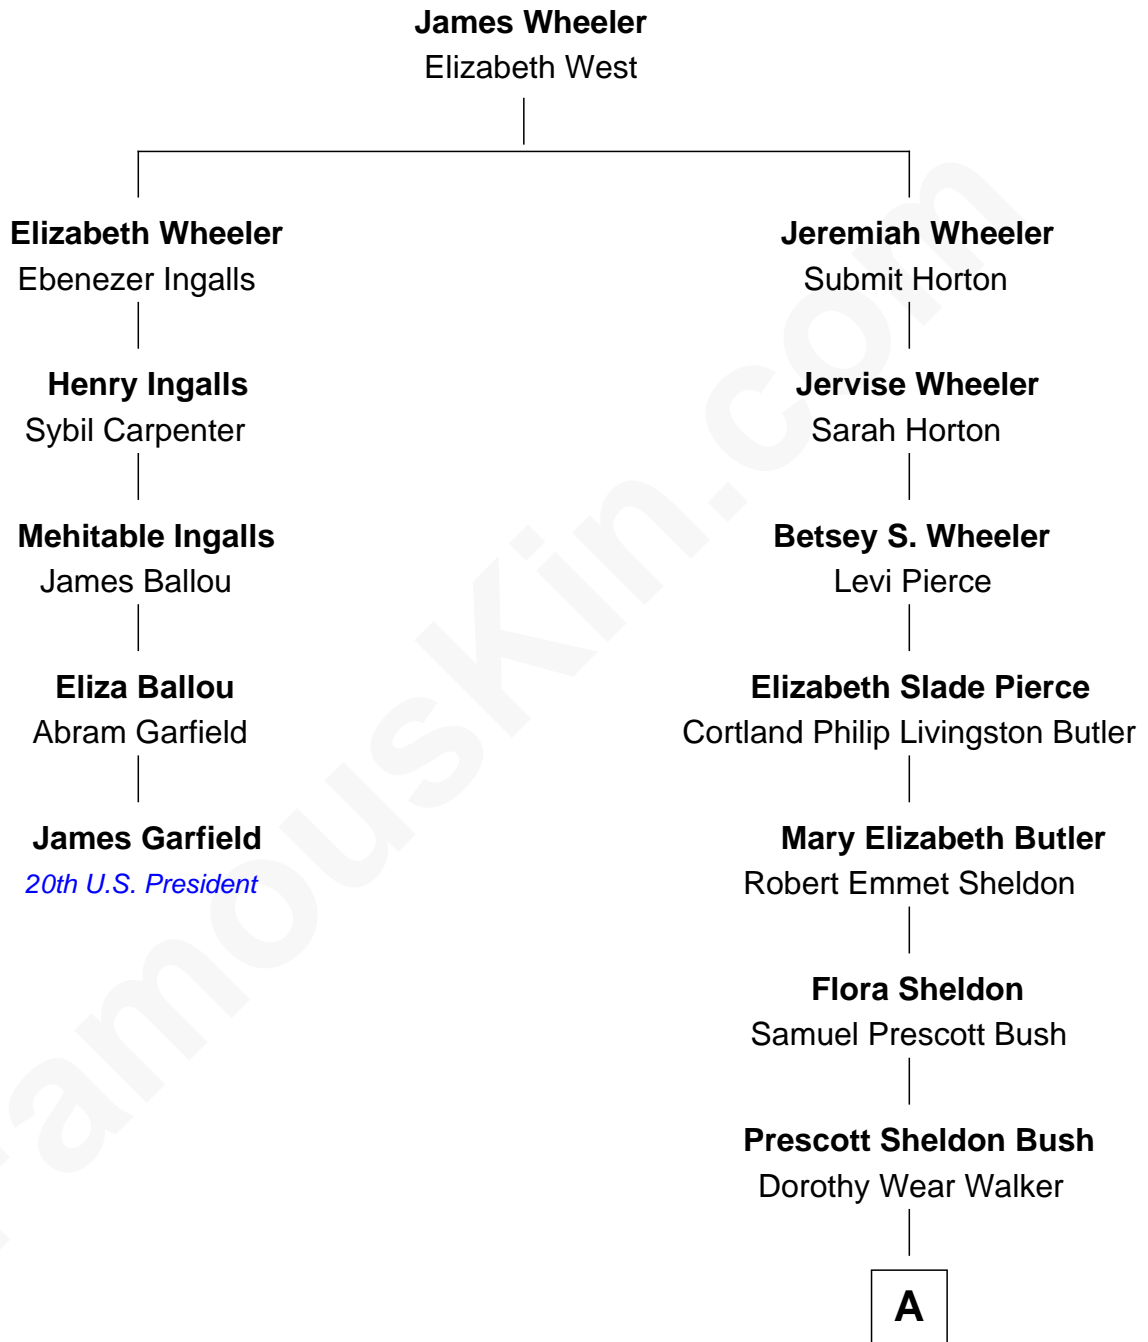

FamousKin.com Relationship Chart of

James Garfield

20th U.S. President

4th cousin 4 times removed of

Billy Bush

TV Personality and Host

A

Jonathan James Bush
Josephine Colwell Bradley

Billy Bush
TV Personality and Host

FamousKin.com