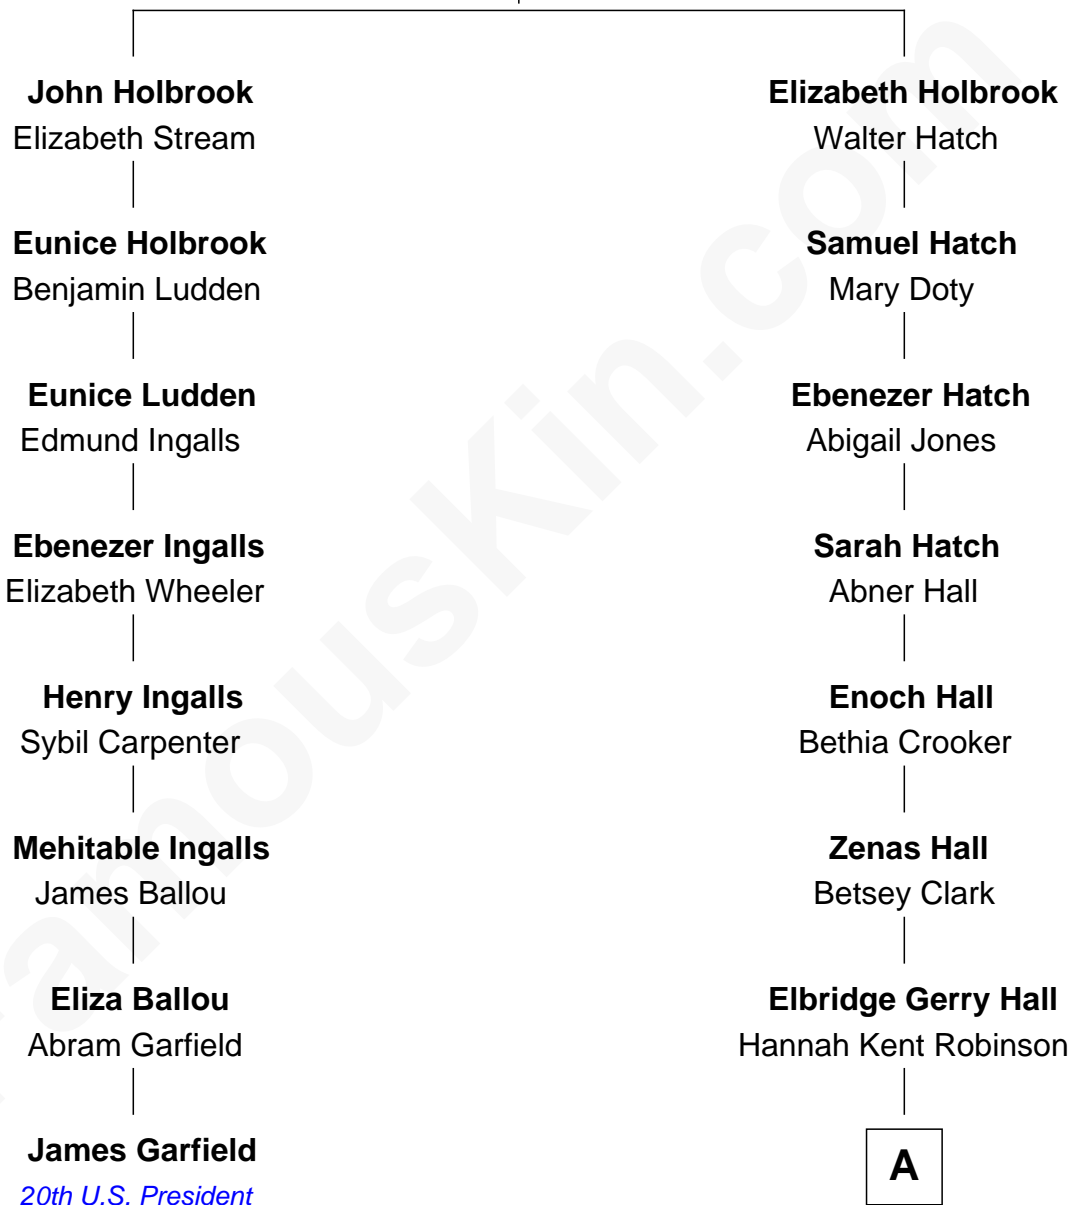

# FamousKin.com Relationship Chart of

**James Garfield**

*20th U.S. President*

7th cousin 3 times removed of

**Raquel Welch**

*Movie Actress*

**Thomas Holbrook**

Jane Powys

**A**

Justin Smith Hall  
Sarah Mehitable Stanford

Emery Stanford Hall  
Clara Louise Adams

Josephine Sarah Hall  
Armando Carlos Tejada

Raquel Welch  
*aka Raquel Welch*