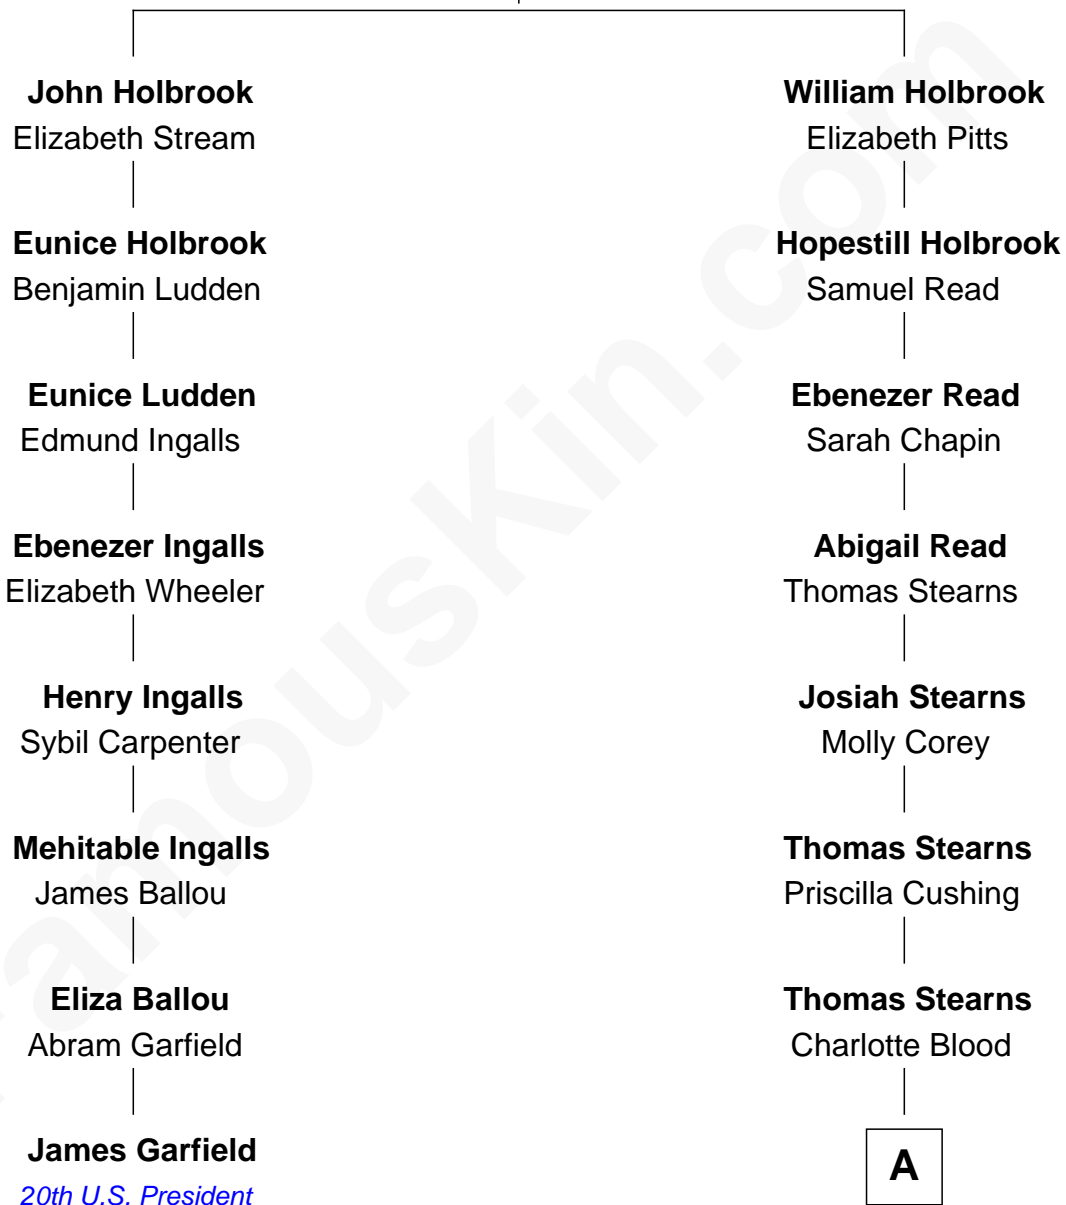

FamousKin.com Relationship Chart of

James Garfield

20th U.S. President

7th cousin 1 time removed of

T. S. Eliot

Poet and Playwright

Thomas Holbrook

Jane Powys