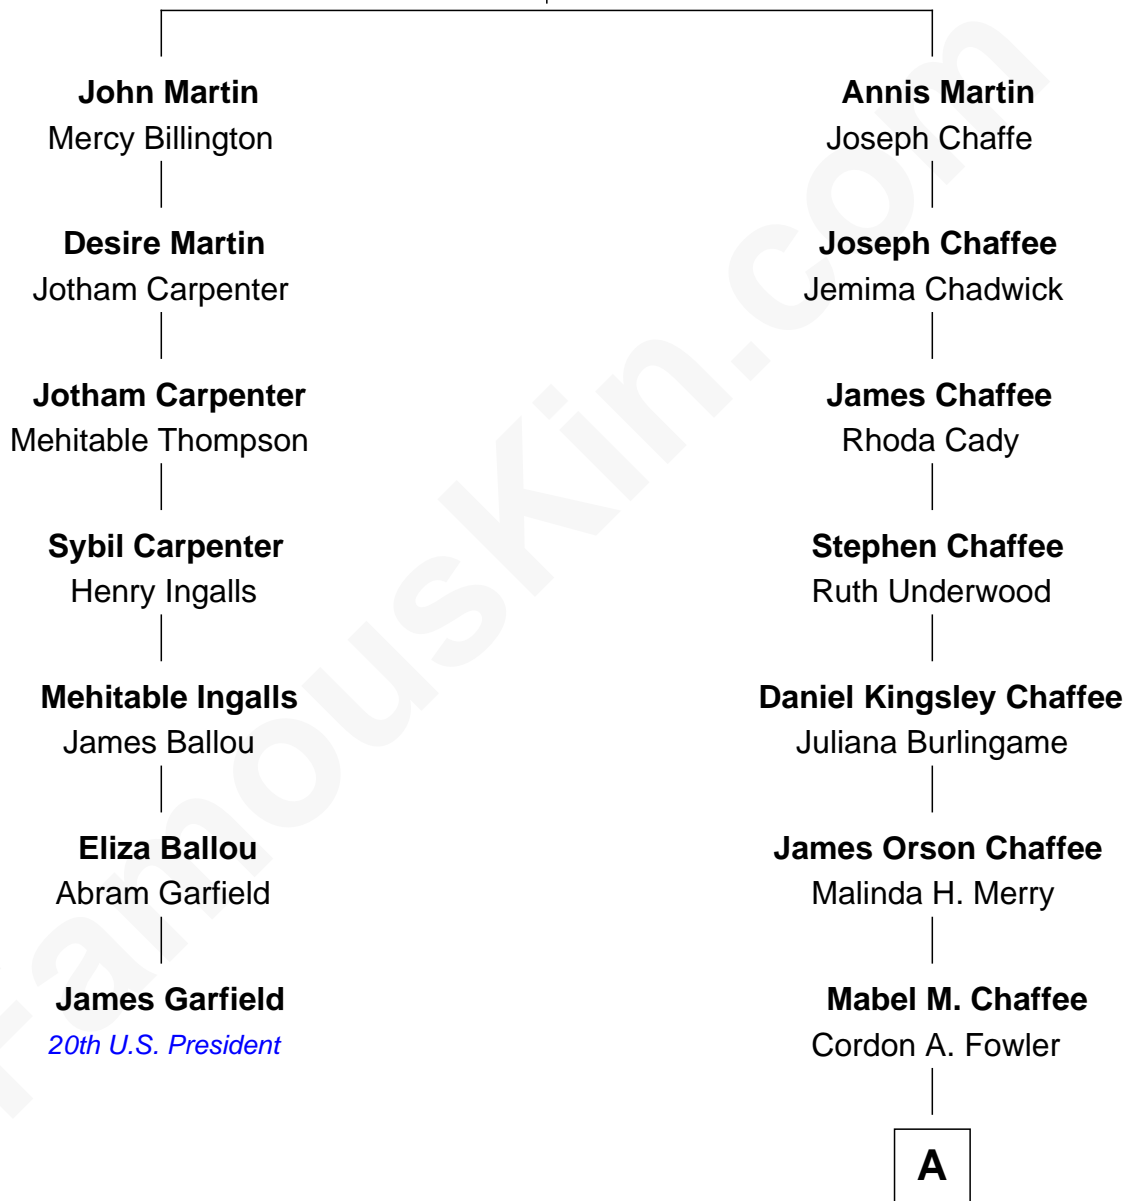

FamousKin.com Relationship Chart of

James Garfield

20th U.S. President

6th cousin 3 times removed of

Kevin Spacey

TV and Movie Actor

Richard Martin

Elizabeth Salter

A

Bayard C. Fowler

Norma Louise Spacey

Thomas Geoffrey Fowler

Kathleen Ann Knutson

Kevin Spacey

TV and Movie Actor

FamousKin.com