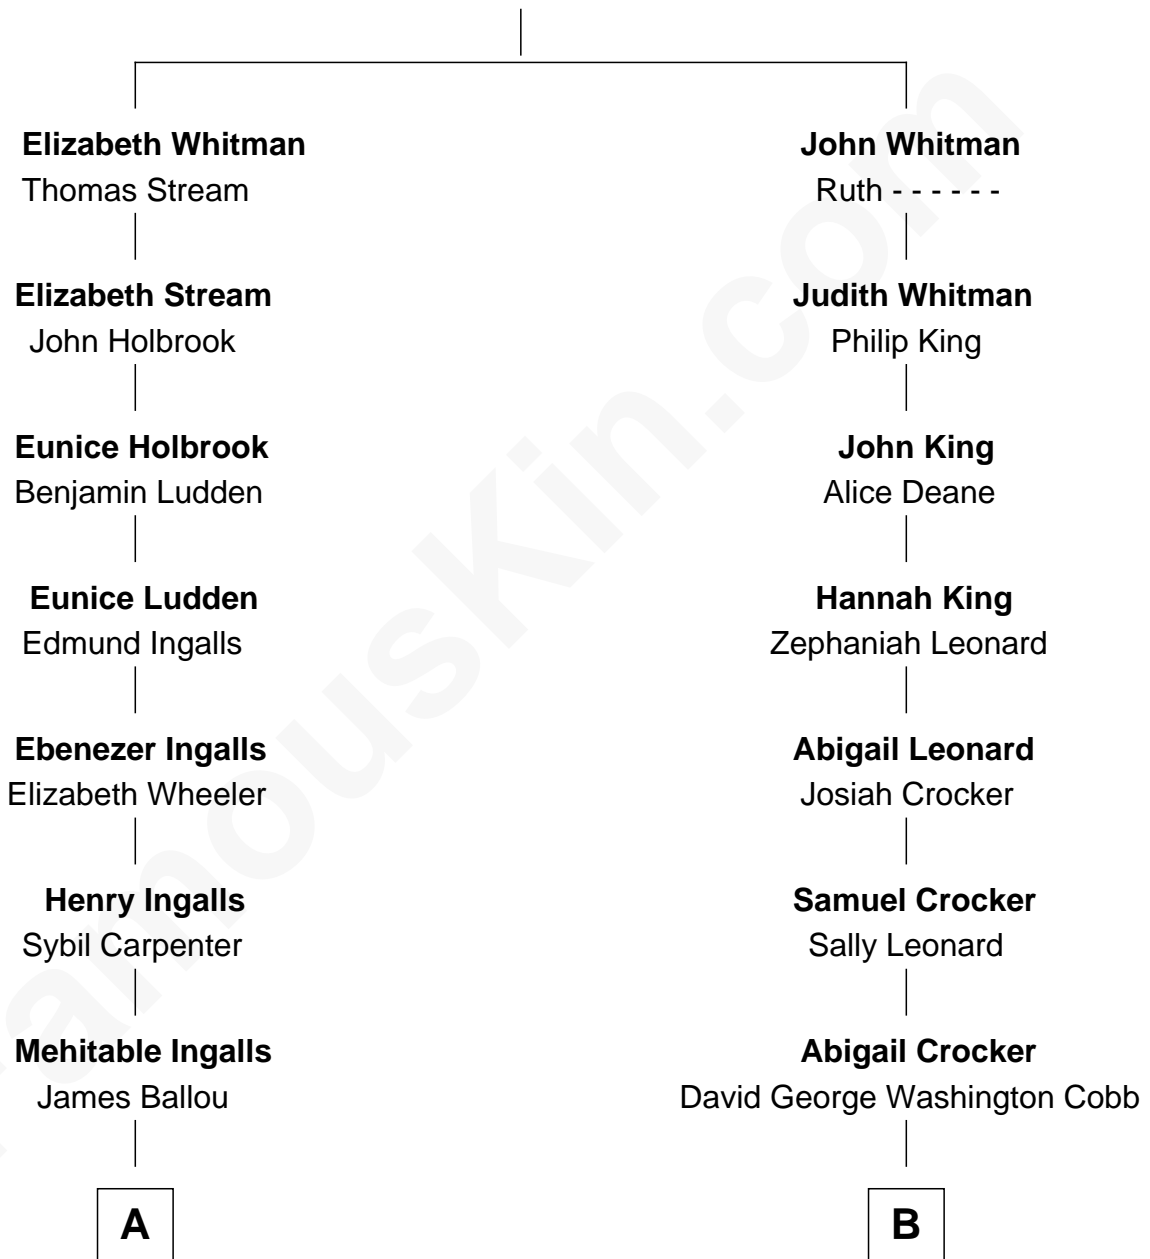

FamousKin.com Relationship Chart of

James Garfield
20th U.S. President

8th cousin of

Curtis Guild
43rd Governor of Massachusetts

Richard Whitman

A

Eliza Ballou
Abram Garfield

James Garfield
20th U.S. President

B

Sarah Crocker Cobb
Curtis Guild

Curtis Guild
43rd Governor of Massachusetts

FamousKin.com