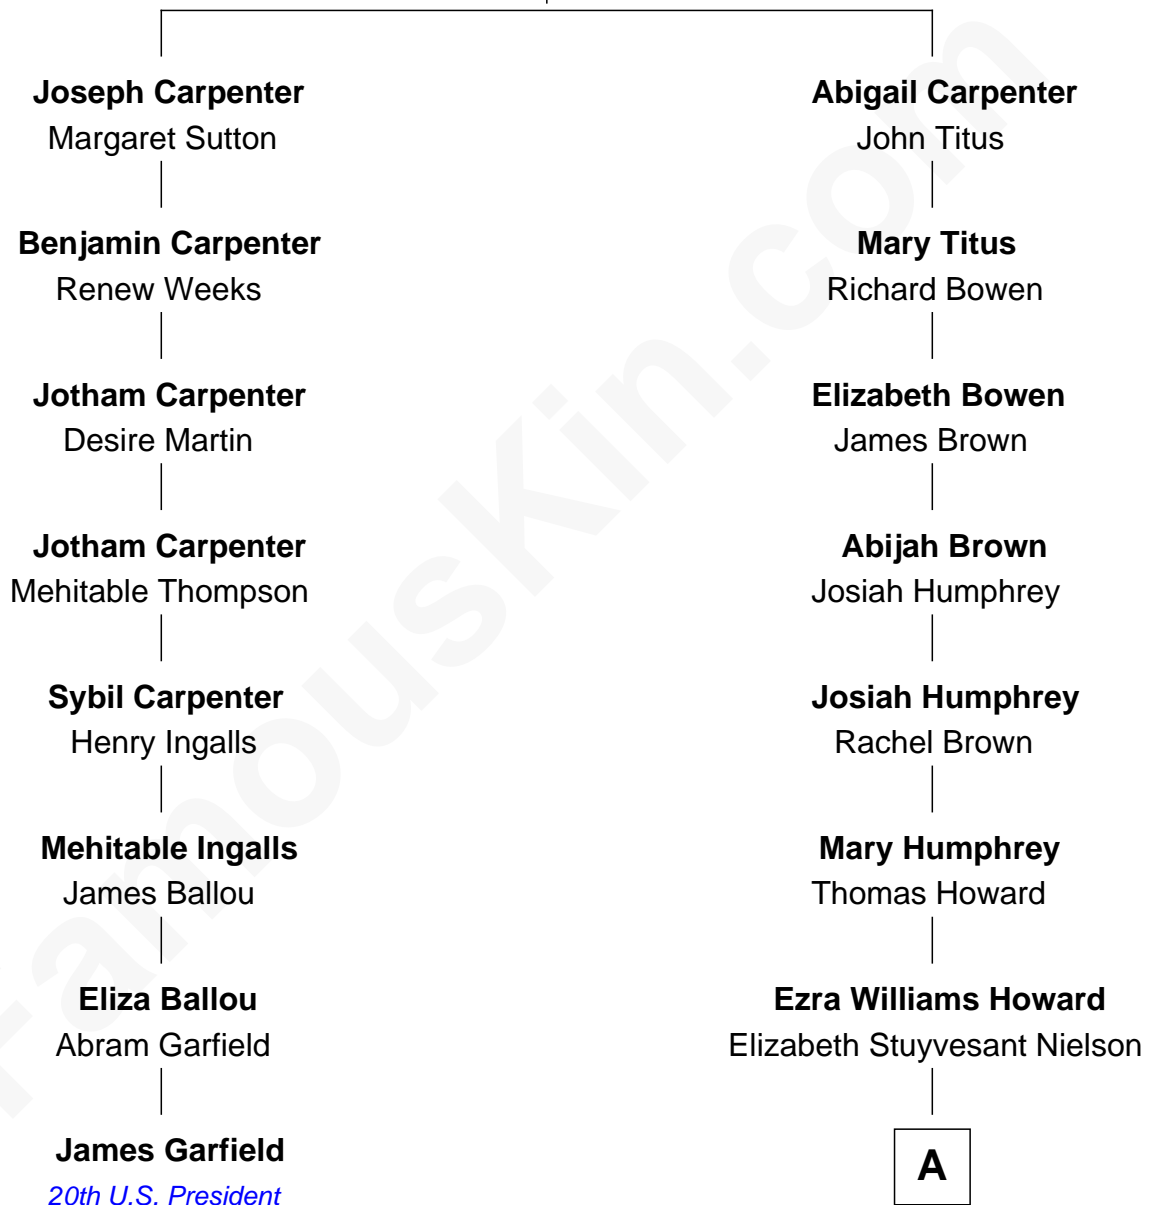

FamousKin.com Relationship Chart of

James Garfield

20th U.S. President

7th cousin 2 times removed of

Thomas Kean

48th Governor of New Jersey

William Carpenter

Abigail Briant

A

Thomas Howard Howard

Rose Anthony Post

Elizabeth Stuyvesant Howard

Robert Winthrop Kean

Thomas Kean

48th Governor of New Jersey

FamousKin.com