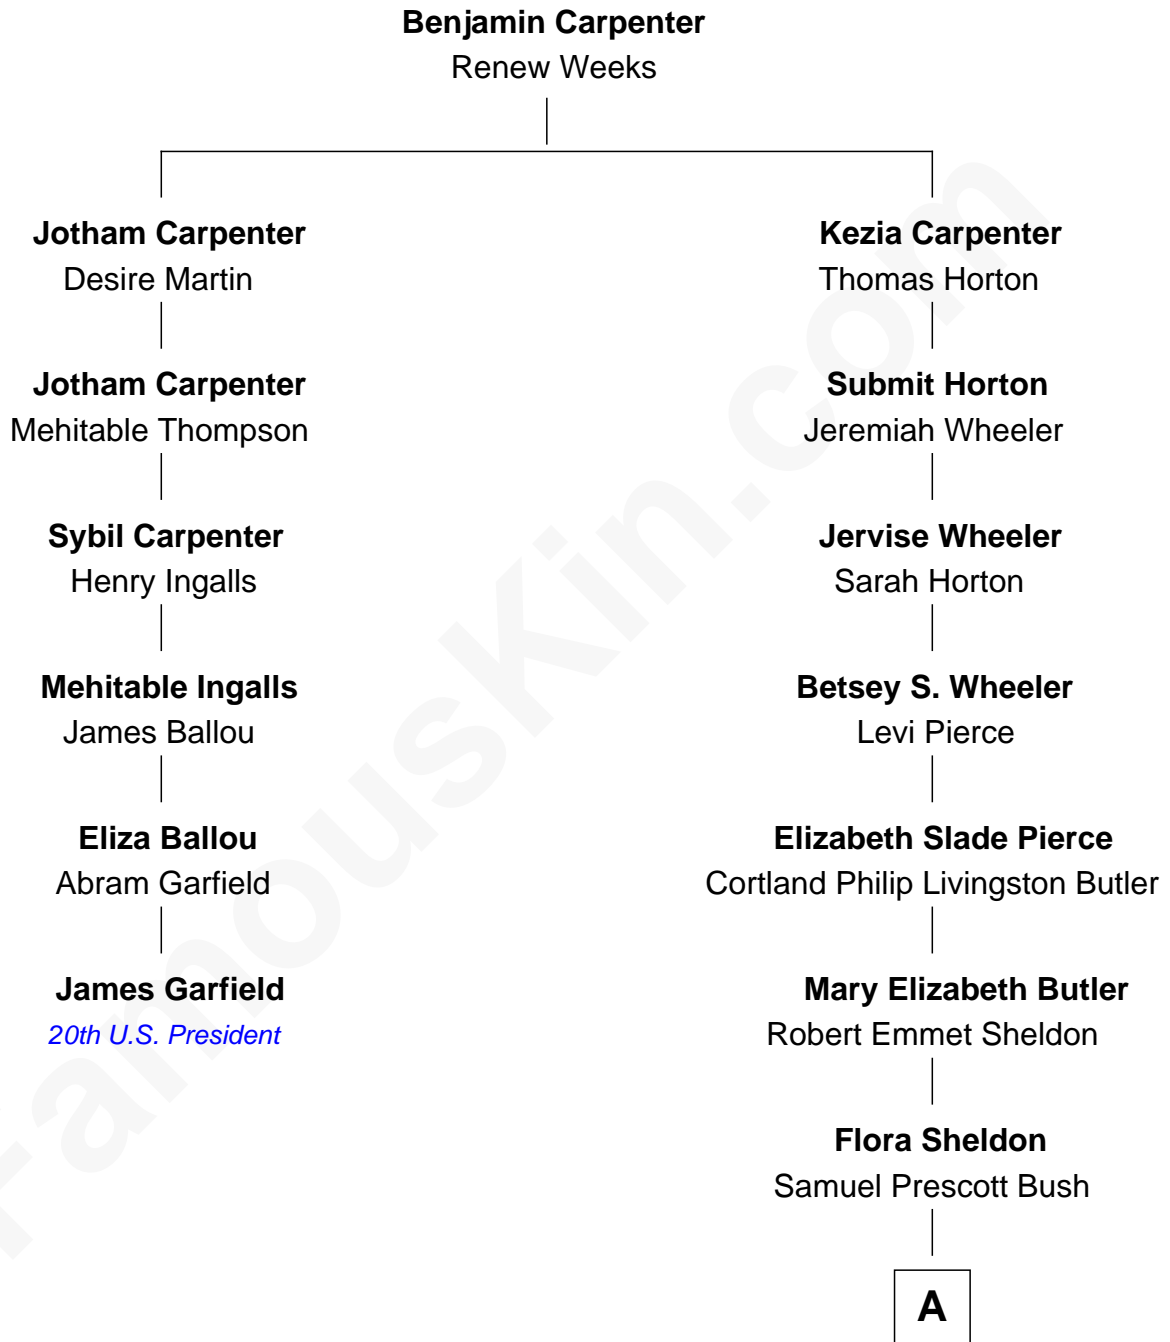

FamousKin.com Relationship Chart of

James Garfield

20th U.S. President

5th cousin 3 times removed of

George H. W. Bush

41st U.S. President

A

Prescott Sheldon Bush

Dorothy Wear Walker

George H. W. Bush

41st U.S. President

FamousKin.com