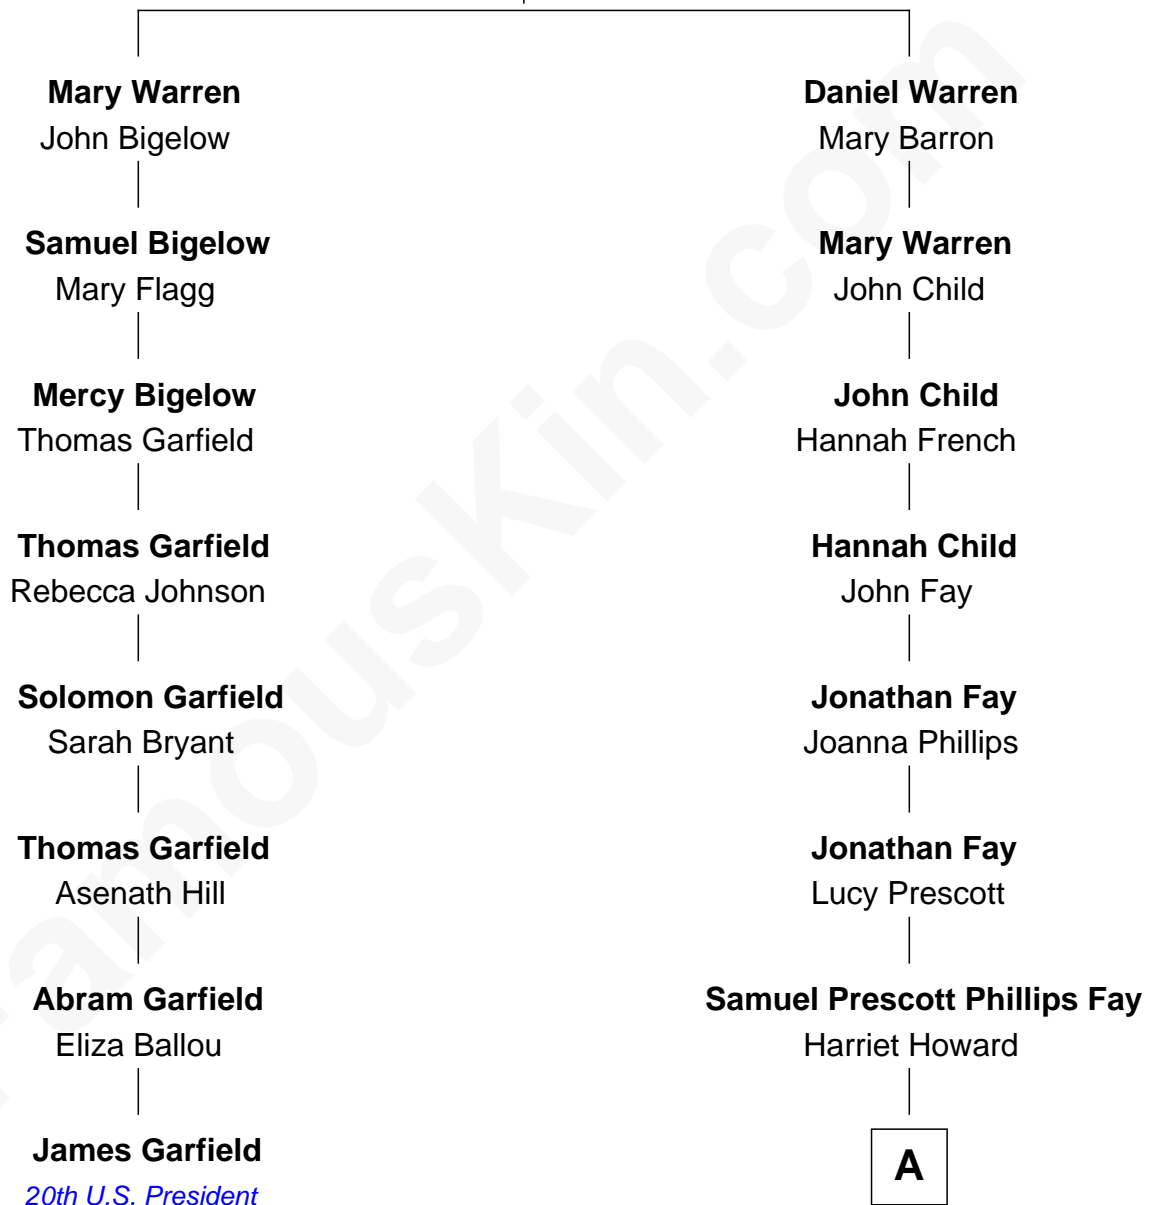

# FamousKin.com Relationship Chart of

**James Garfield**  
20th U.S. President

7th cousin 4 times removed of

**George H. W. Bush**  
41st U.S. President

**John Warren**  
Margaret - - - - -

**A**

|  
**Samuel Howard Fay**  
Susan Montfort Shellman

|  
**Harriet Eleanor Fay**  
Rev. James Smith Bush

|  
**Samuel Prescott Bush**  
Flora Sheldon

|  
**Prescott Sheldon Bush**  
Dorothy Wear Walker

|  
**George H. W. Bush**  
*41st U.S. President*

FamousKin.com