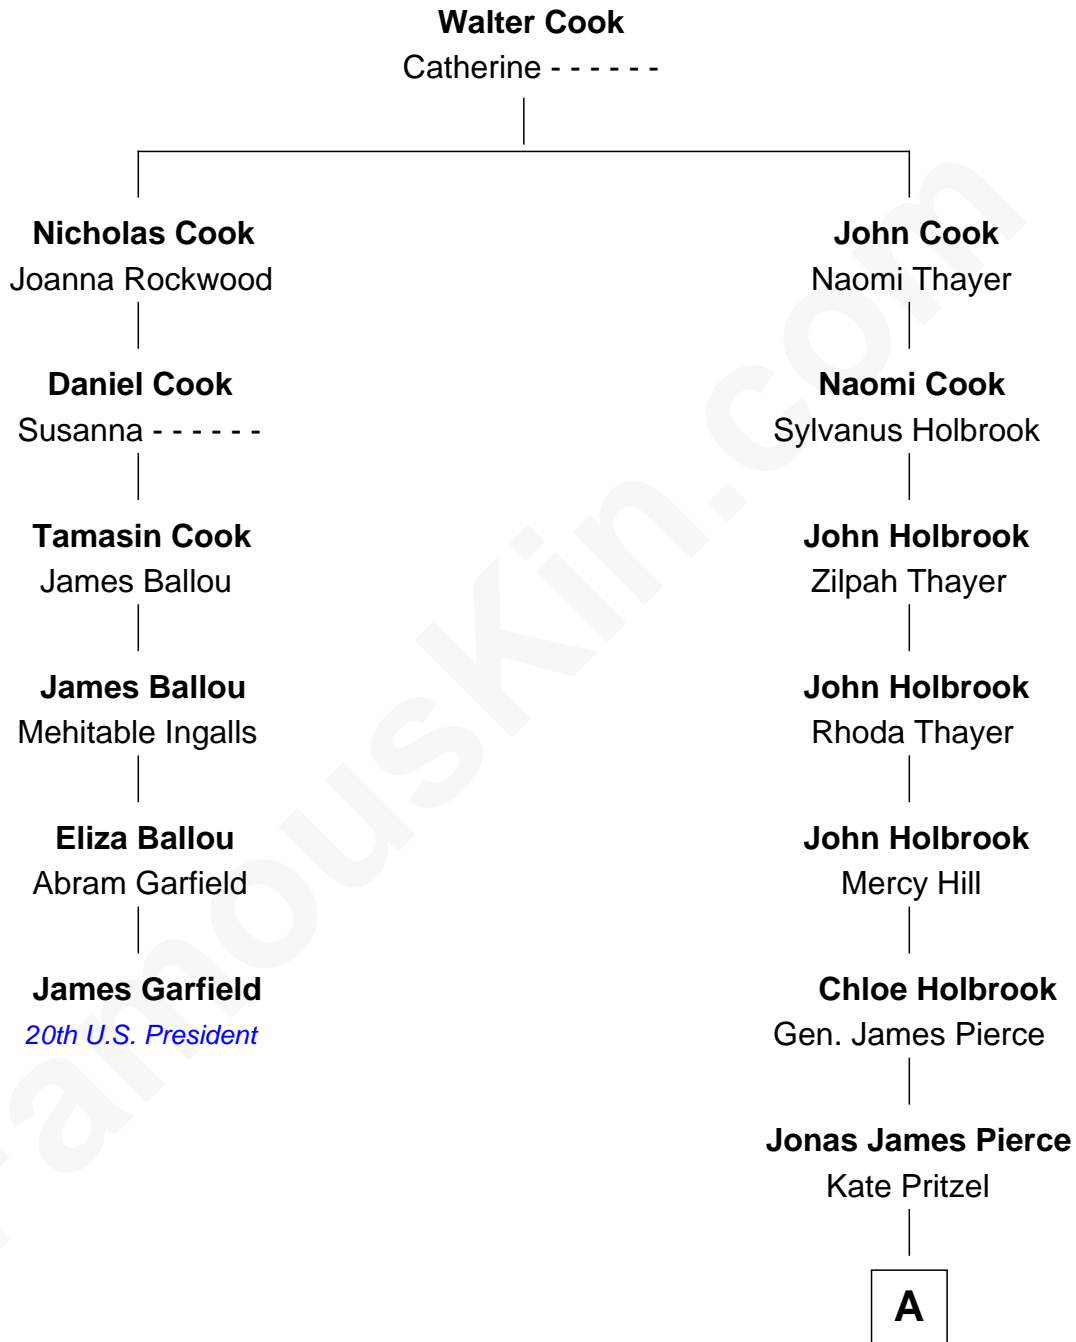

# FamousKin.com Relationship Chart of

**James Garfield**  
*20th U.S. President*

5th cousin 4 times removed of

**Barbara (Pierce) Bush**  
*First Lady of President George H.W. Bush*

**A**

—  
**Scott Pierce**

Mabel Marvin

—  
**Marvin Pierce**

Pauline Robinson

—  
**Barbara (Pierce) Bush**

*First Lady of George H.W. Bush*

FamousKin.com