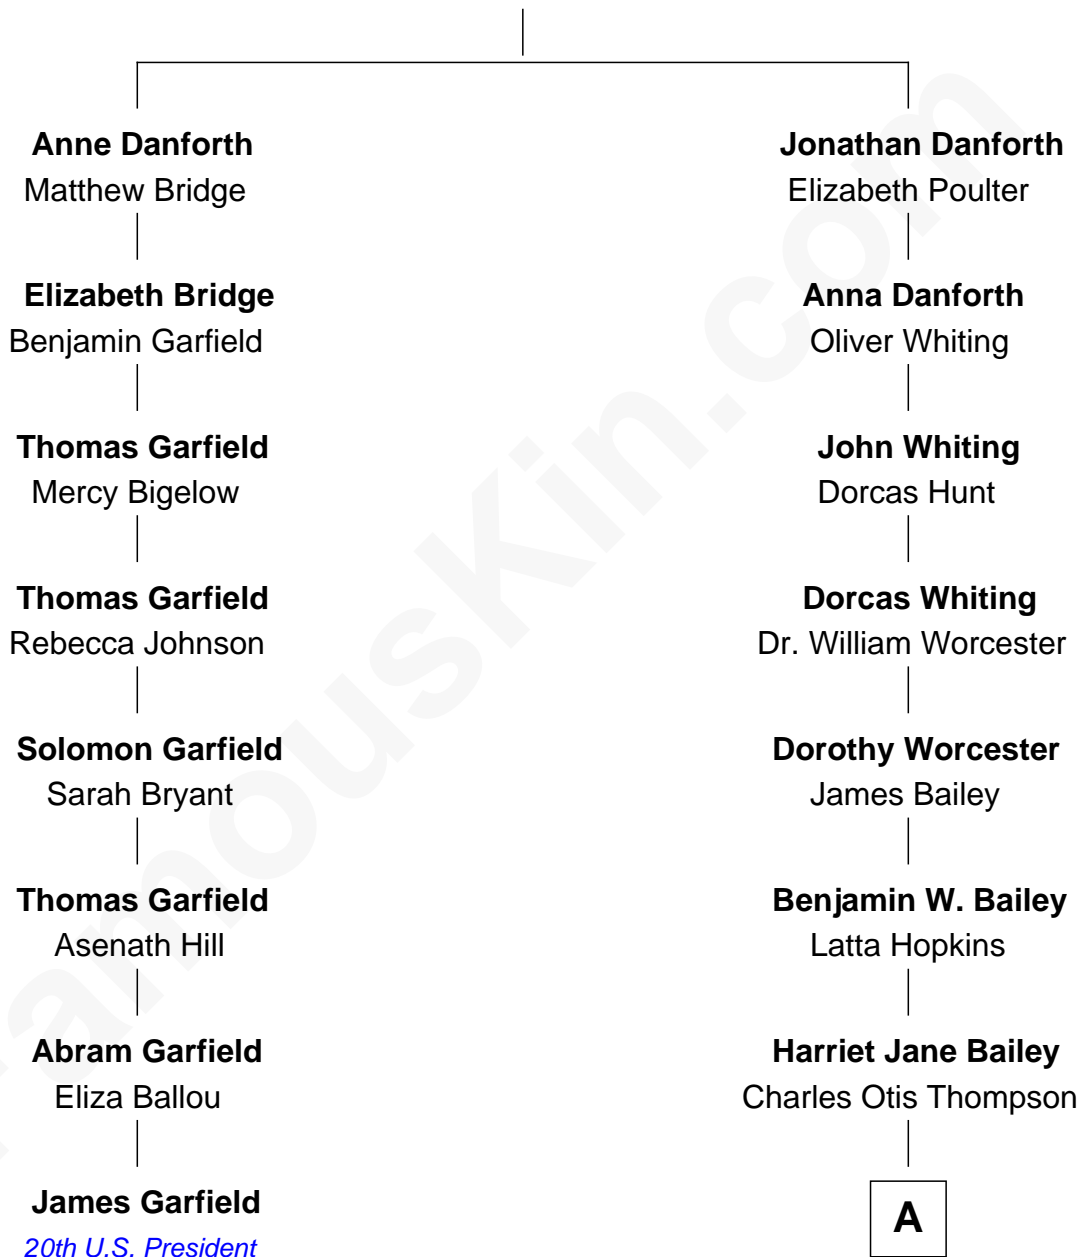

FamousKin.com Relationship Chart of

James Garfield

20th U.S. President

7th cousin 2 times removed of

Bette Davis

Movie Actress

Nicholas Danforth

Elizabeth Barber

A

—
Harriet Eugenia Thompson

William Aaron Favor

—
Ruth Augusta Favor

Harlow Morrell Davis

—
Bette Davis

Movie Actress

FamousKin.com