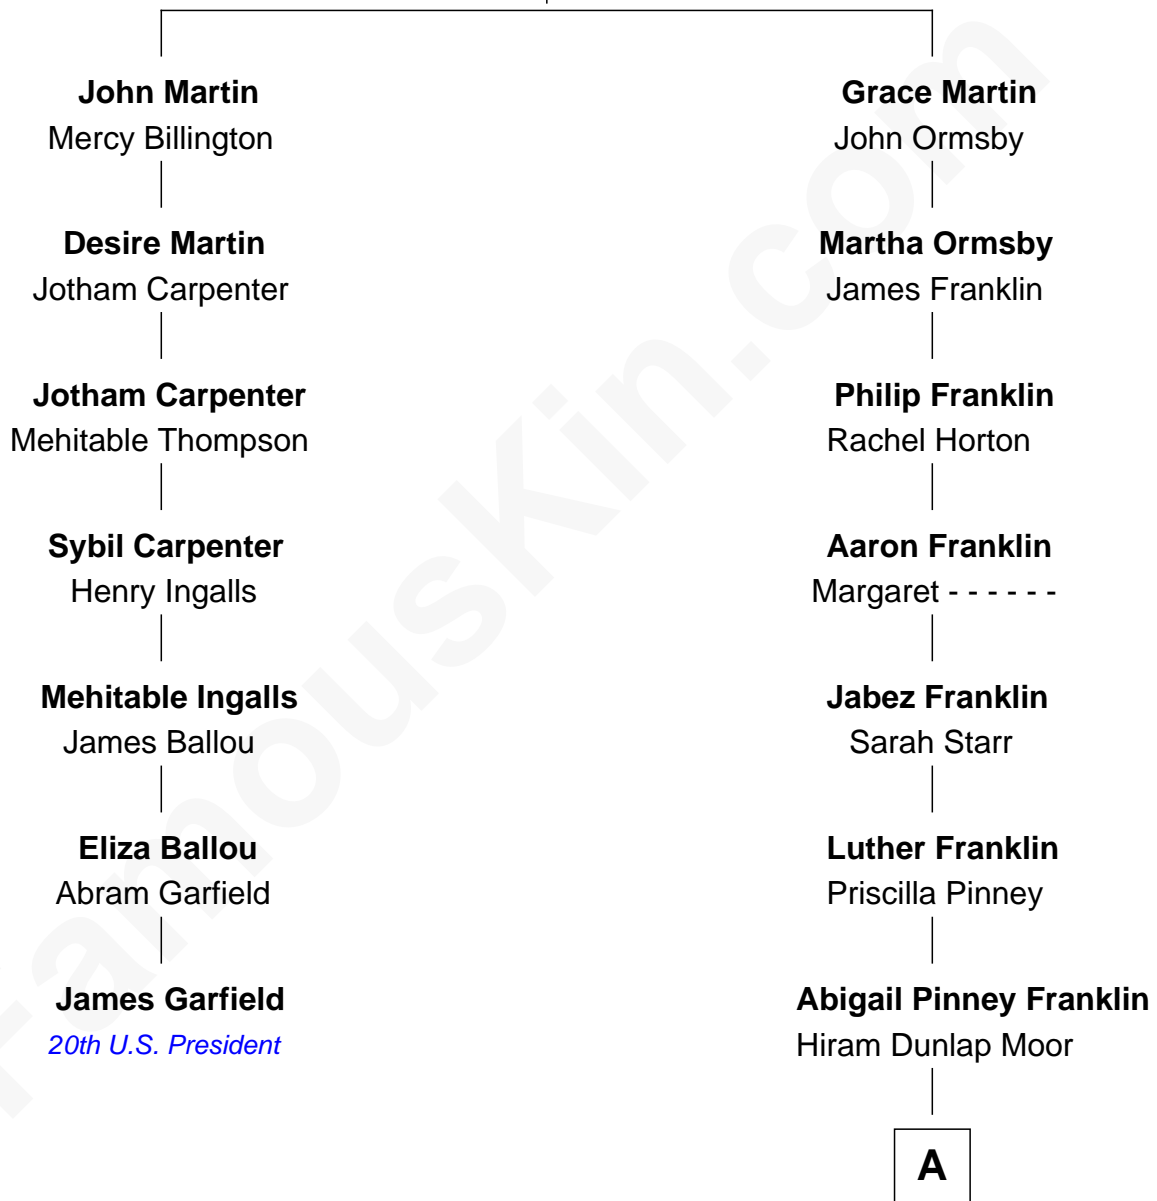

FamousKin.com Relationship Chart of

James Garfield

20th U.S. President

6th cousin 2 times removed of

Calvin Coolidge

30th U.S. President

Richard Martin

Elizabeth Salter

A

Victoria Josephine Moor
Col. John Calvin Coolidge

Calvin Coolidge
30th U.S. President

FamousKin.com