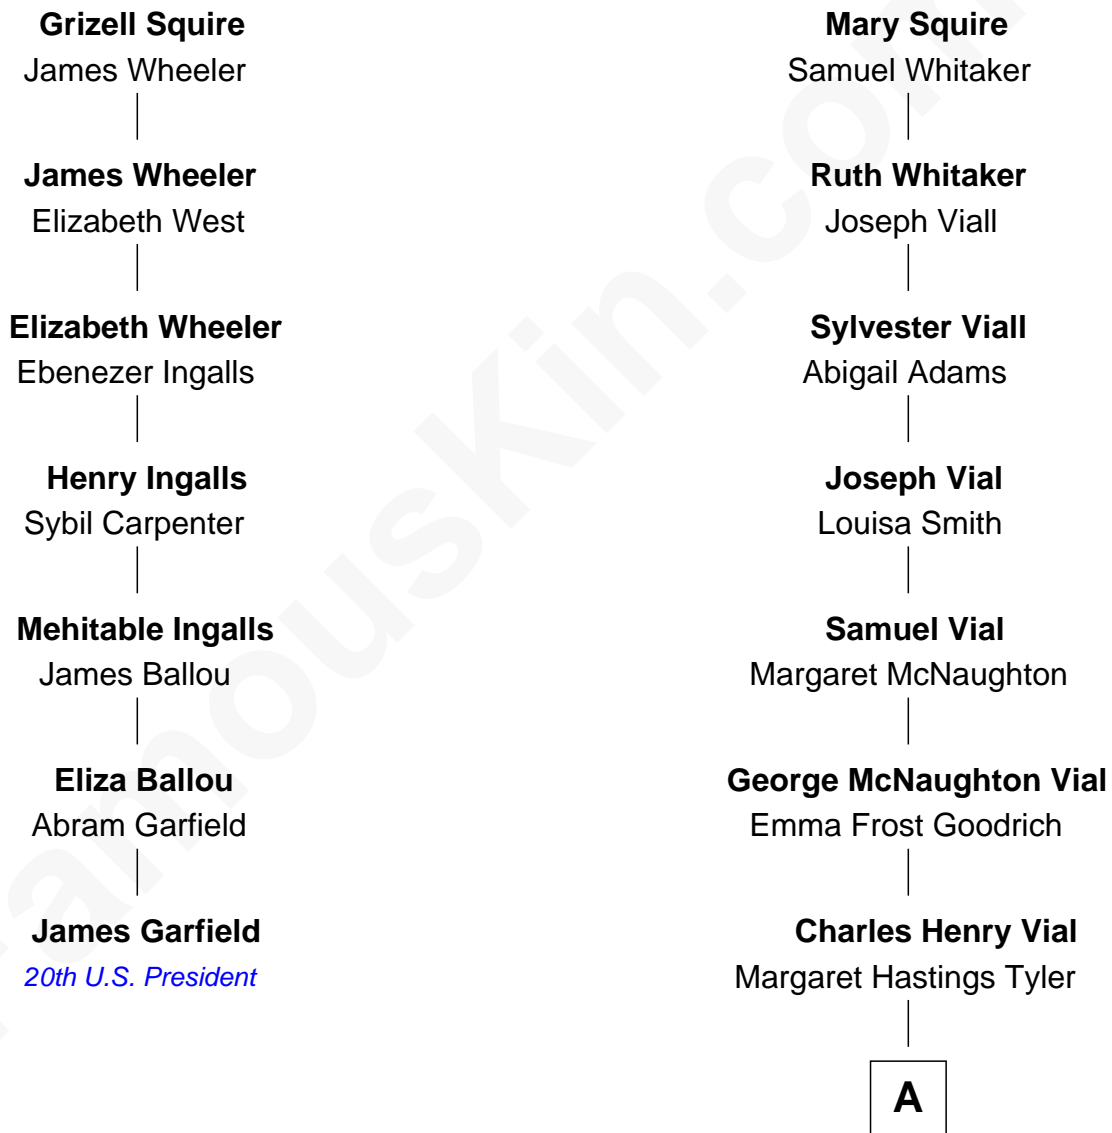

# FamousKin.com Relationship Chart of

**James Garfield**

*20th U.S. President*

6th cousin 3 times removed of

**Kate Upton**

*Sports Illustrated Swimsuit Cover Model*

**Philip Squire**  
Rachel Ruggles

**A**

Elizabeth Brooks Vial  
Stephen Edward Upton

Jefferson Matthew Upton  
Shelley Fawn Davis

**Kate Upton**  
*Model and Actress*