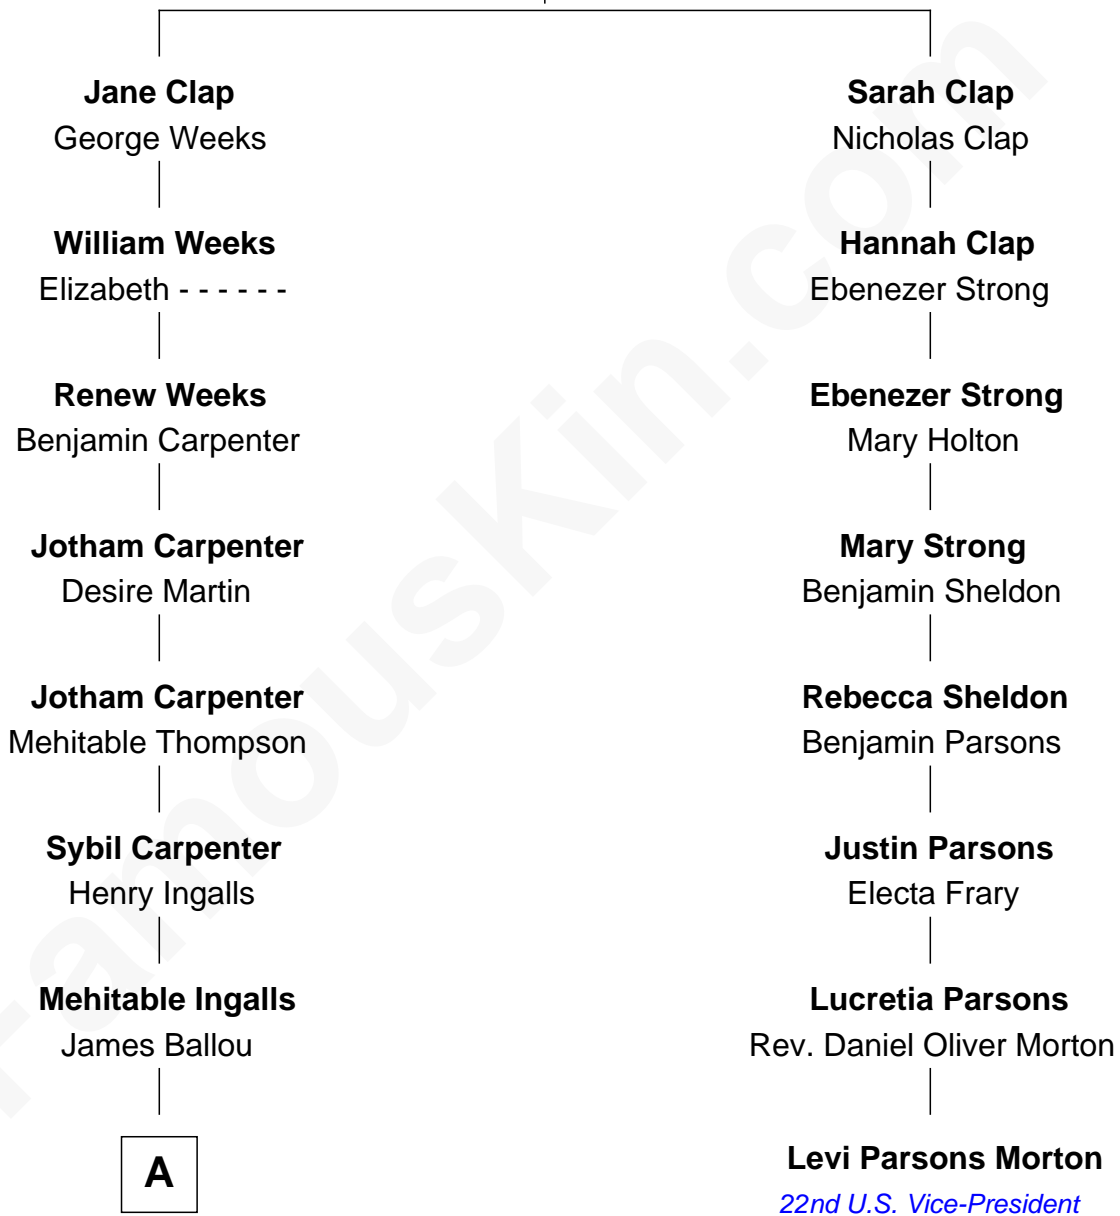

FamousKin.com Relationship Chart of

James Garfield

20th U.S. President

7th cousin 1 time removed of

Levi Parsons Morton

22nd U.S. Vice-President

William Clap
Joan Channon

A

—
Eliza Ballou
Abram Garfield

—
James Garfield
20th U.S. President

FamousKin.com