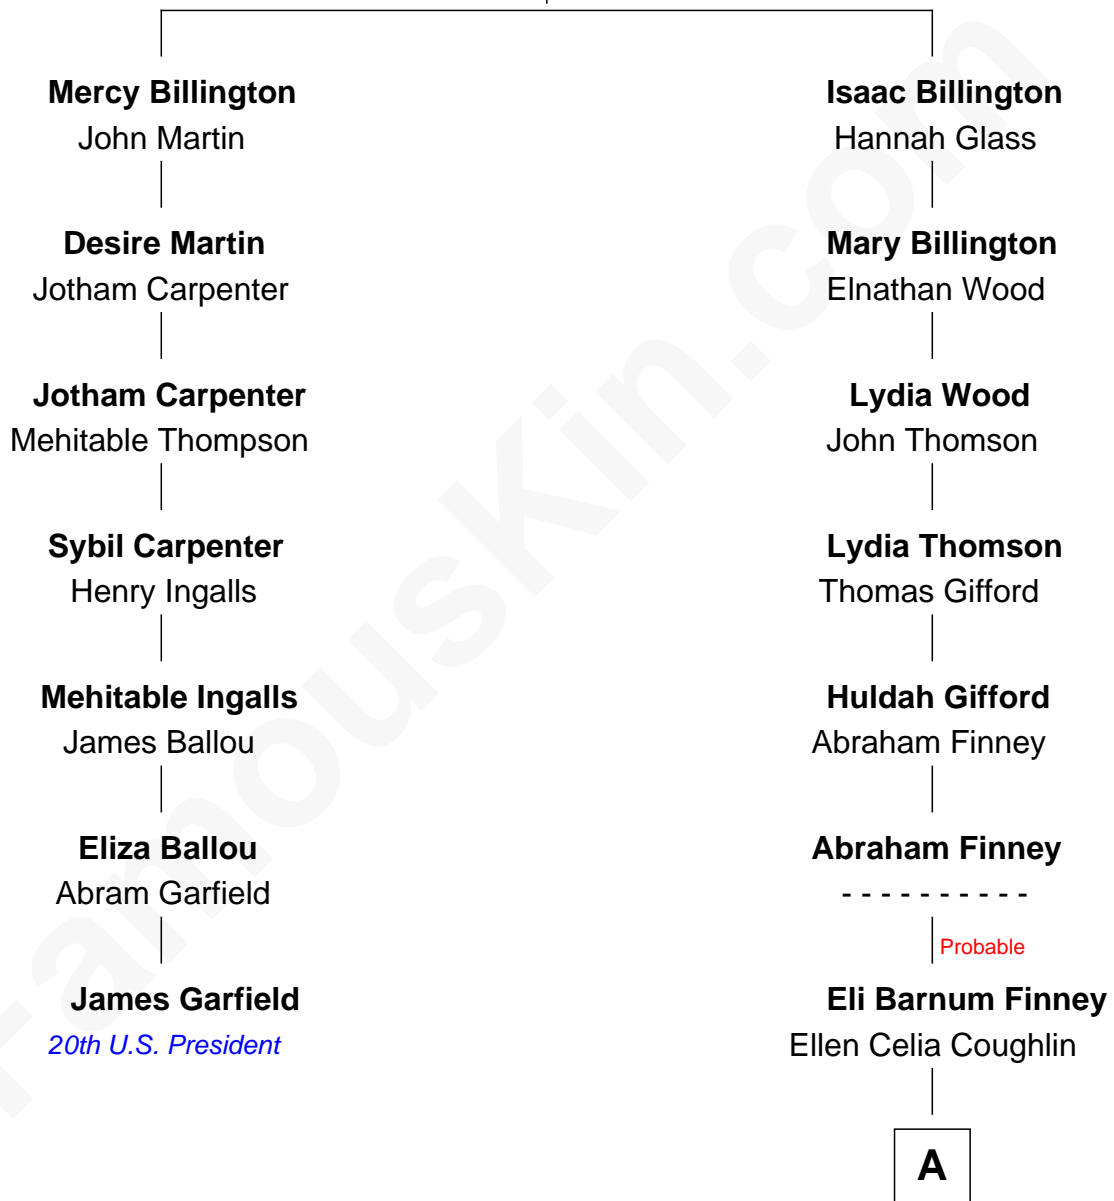

# FamousKin.com Relationship Chart of

**James Garfield**

*20th U.S. President*

6th cousin 4 times removed of

**Brian Wilson**

*Co-Founder of The Beach Boys*

**Francis Billington**

Christian Penn

**A**

**Albert H. Finney**

Elnora Brass

**Ruth Edna Finney**

Carl Arie Korthof

**Audree Neva Korthof**

Murray Gage Wilson

**Brian Wilson**