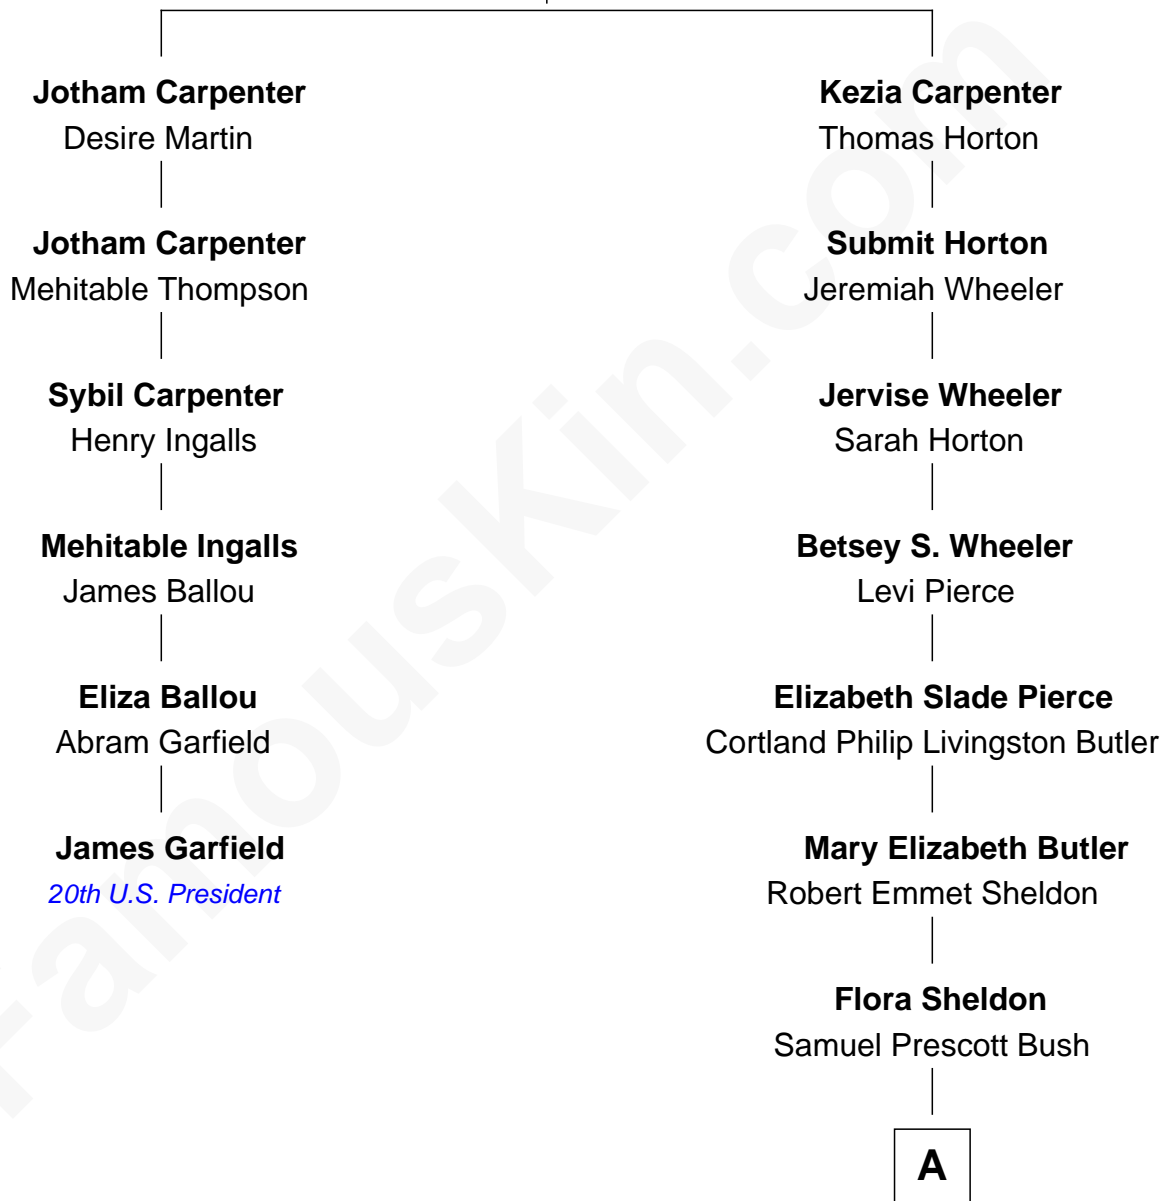

FamousKin.com Relationship Chart of

James Garfield

20th U.S. President

5th cousin 4 times removed of

Jeb Bush

43rd Governor of Florida

Benjamin Carpenter

Renew Weeks

A

Prescott Sheldon Bush

Dorothy Wear Walker

George Herbert Walker Bush

Barbara Pierce

Jeb Bush

43rd Governor of Florida

FamousKin.com