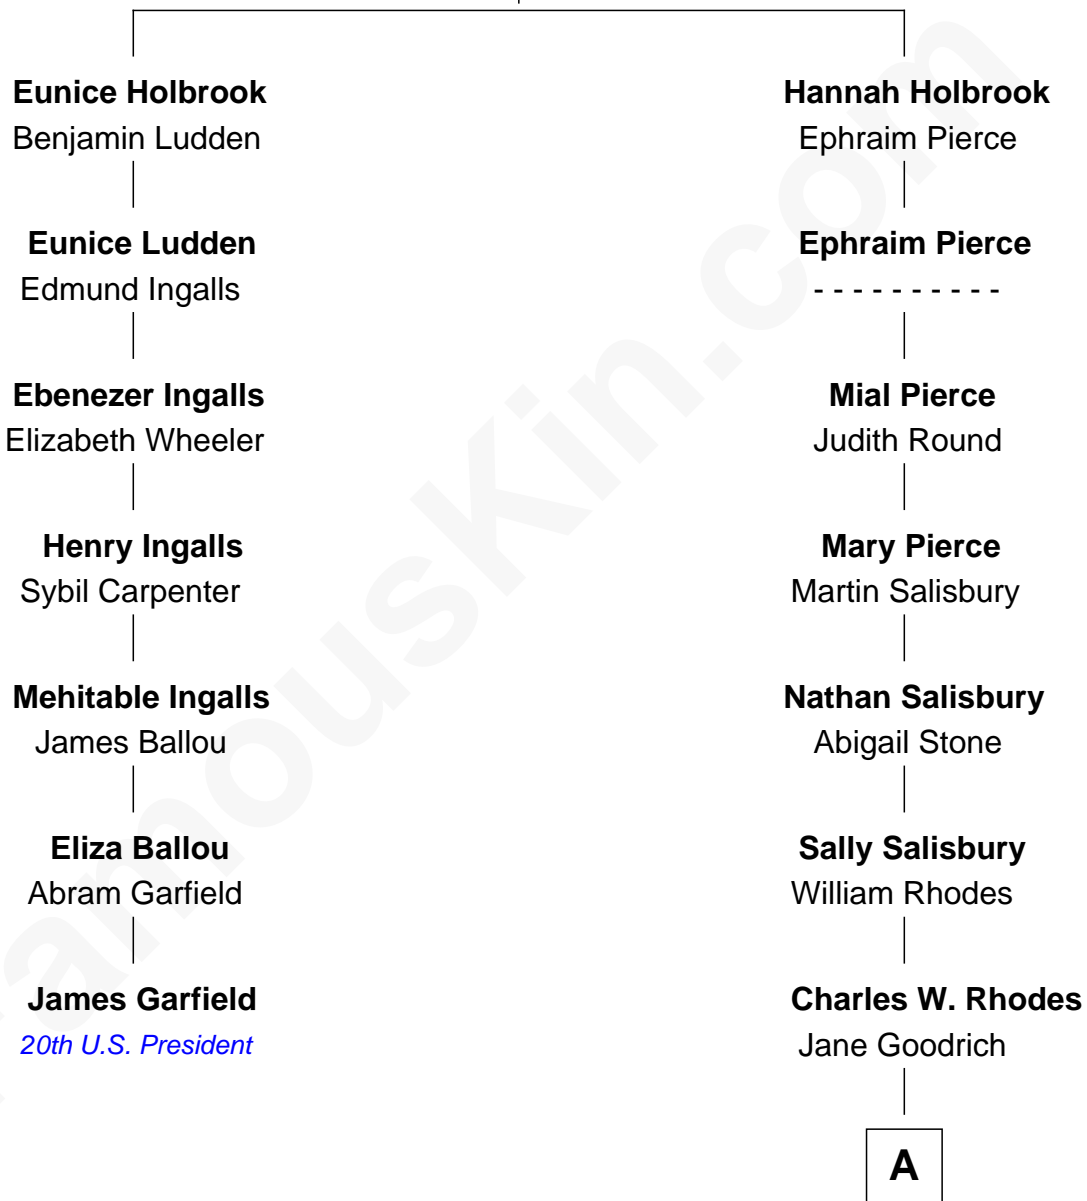

# FamousKin.com Relationship Chart of

**James Garfield**

*20th U.S. President*

6th cousin 5 times removed of

**Sarah Palin**

*9th Governor of Alaska*

**John Holbrook**  
Elizabeth Stream

**A**

Alma Miranda Rhodes

James W. Heath

Charles R. Heath

Alice Adeline Oriel

Charles Francis Heath

Nellie Marie Brandt

Charles Richard Heath

Sarah Sheeran

**Sarah Palin**

*9th Governor of Alaska*

FamousKin.com