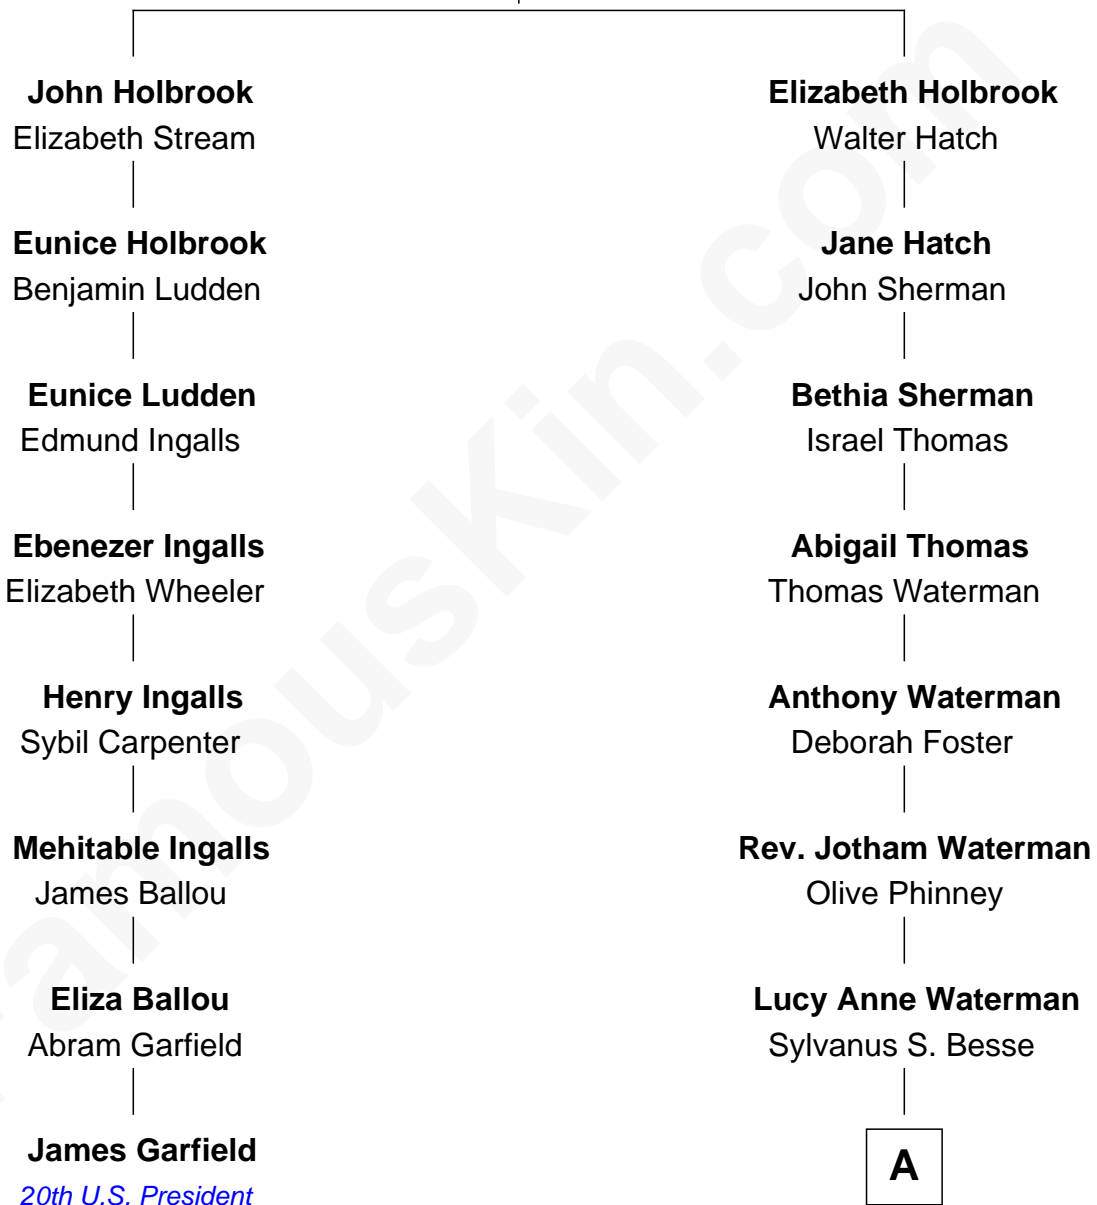

FamousKin.com Relationship Chart of

James Garfield

20th U.S. President

7th cousin 4 times removed of

Jordana Brewster

TV and Movie Actress

Thomas Holbrook

Jane Powys

A

Lyman Waterman Besse

Henrietta Louisa Seger

Florence Foster Besse

Kingman Brewster

Kingman Brewster

Mary Louise Phillips

Alden Brewster

Maria João Leão de Sousa

Jordana Brewster

TV and Movie Actress