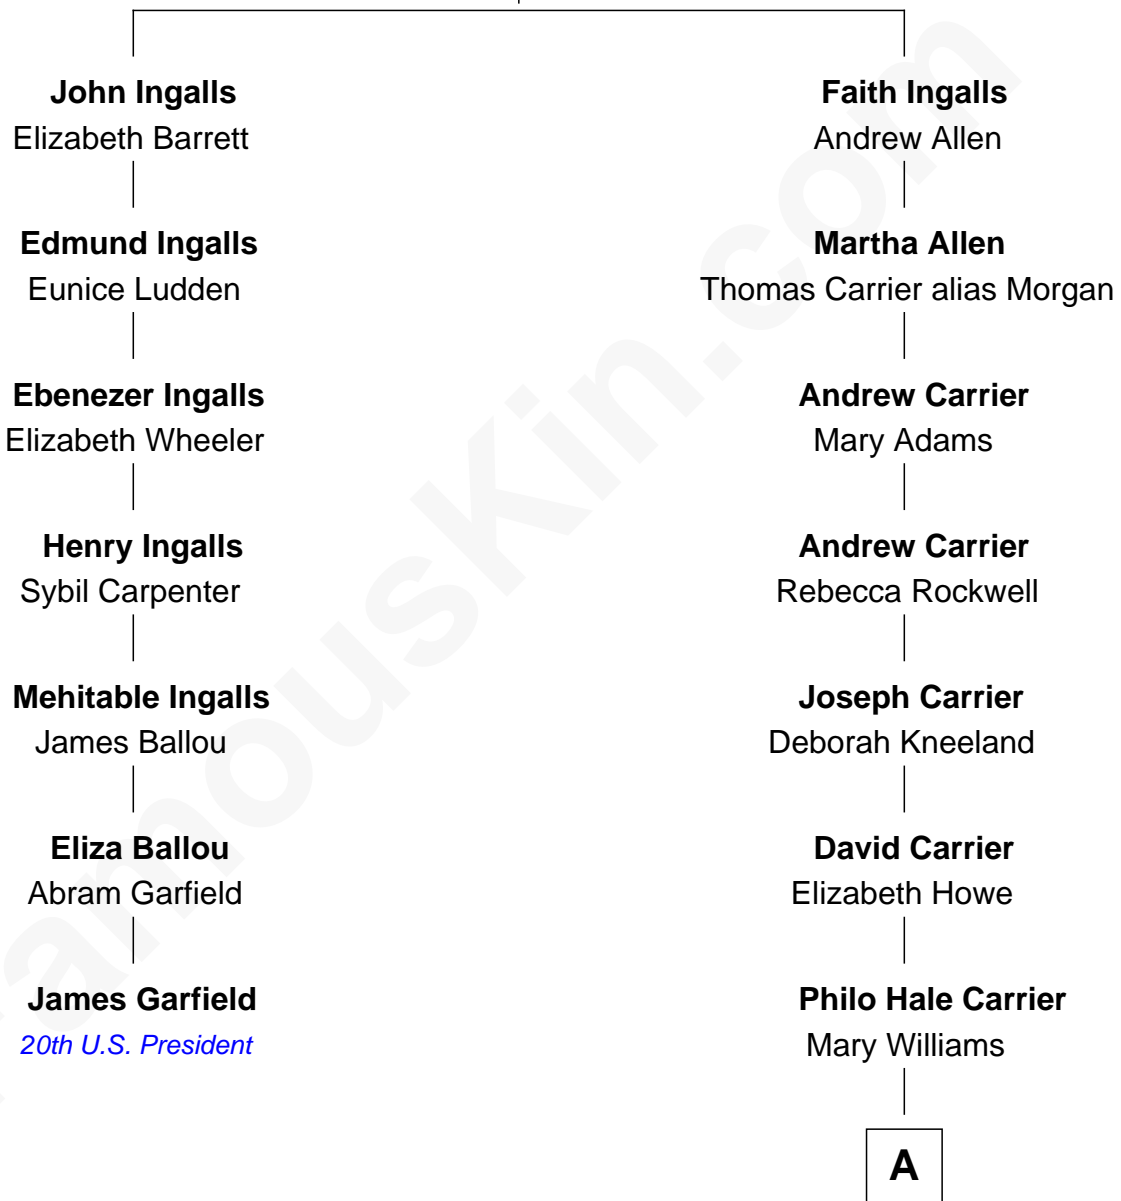

# FamousKin.com Relationship Chart of

**James Garfield**

*20th U.S. President*

6th cousin 2 times removed of

**Willis Carrier**

*Inventor of Air Conditioning*

**Edmund Ingalls**

Annis Telbe

**A**

|  
**Duane Williams Carrier**

Elizabeth R. Haviland

|  
**Willis Carrier**

*Inventor of Air Conditioning*

FamousKin.com