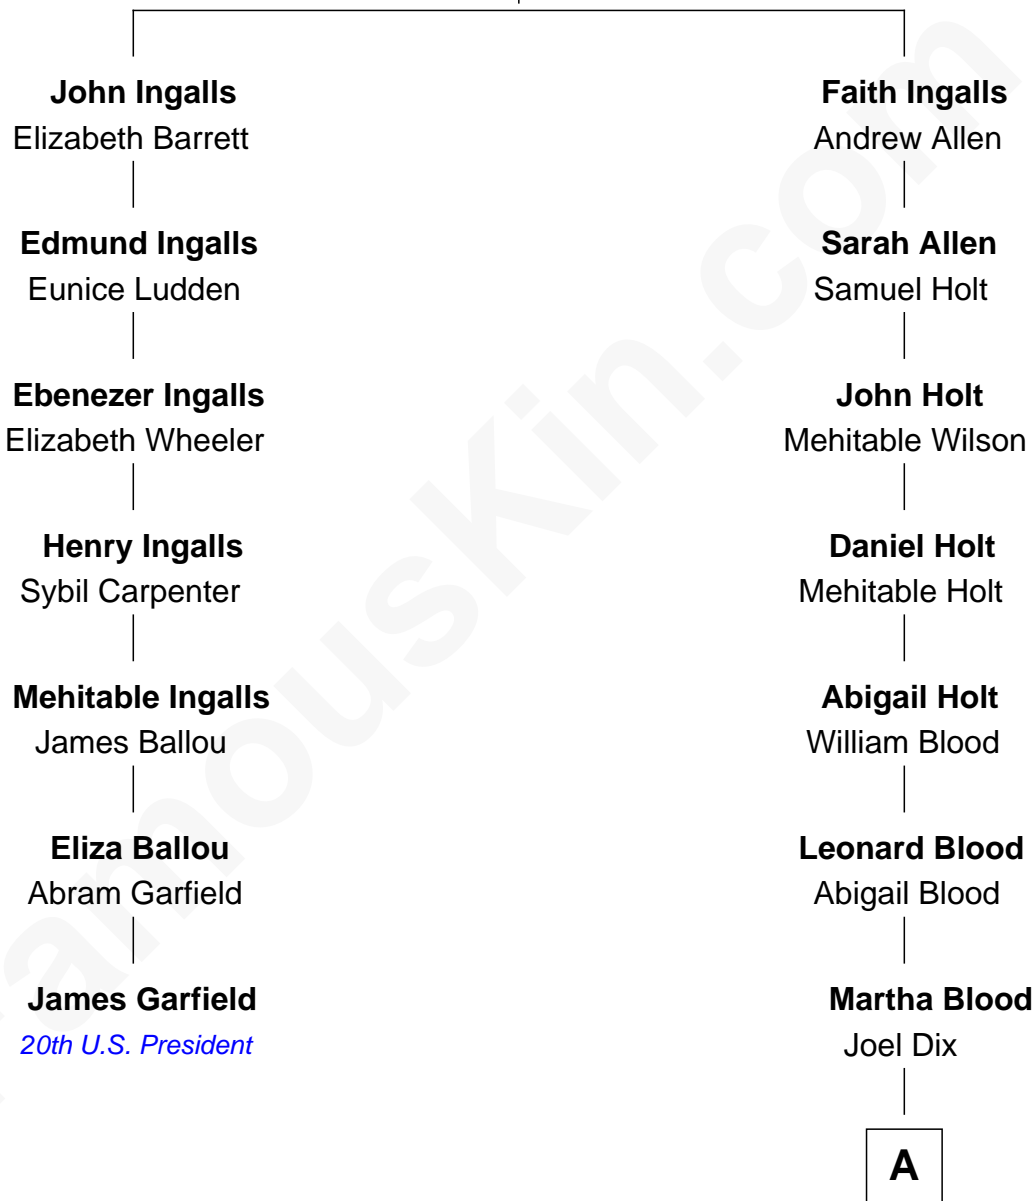

# FamousKin.com Relationship Chart of

**James Garfield**

*20th U.S. President*

6th cousin 5 times removed of

**John Cena**

*Movie Actor and WWE Pro Wrestler*

**Edmund Ingalls**

Annis Telbe

**A**

Martha Emma Dix

Charles H. Nichols

Charles Nichols

Julia Ellen Skelton

Natalie Nichols

Ulysses John Lupien

Carol Frances Lupien