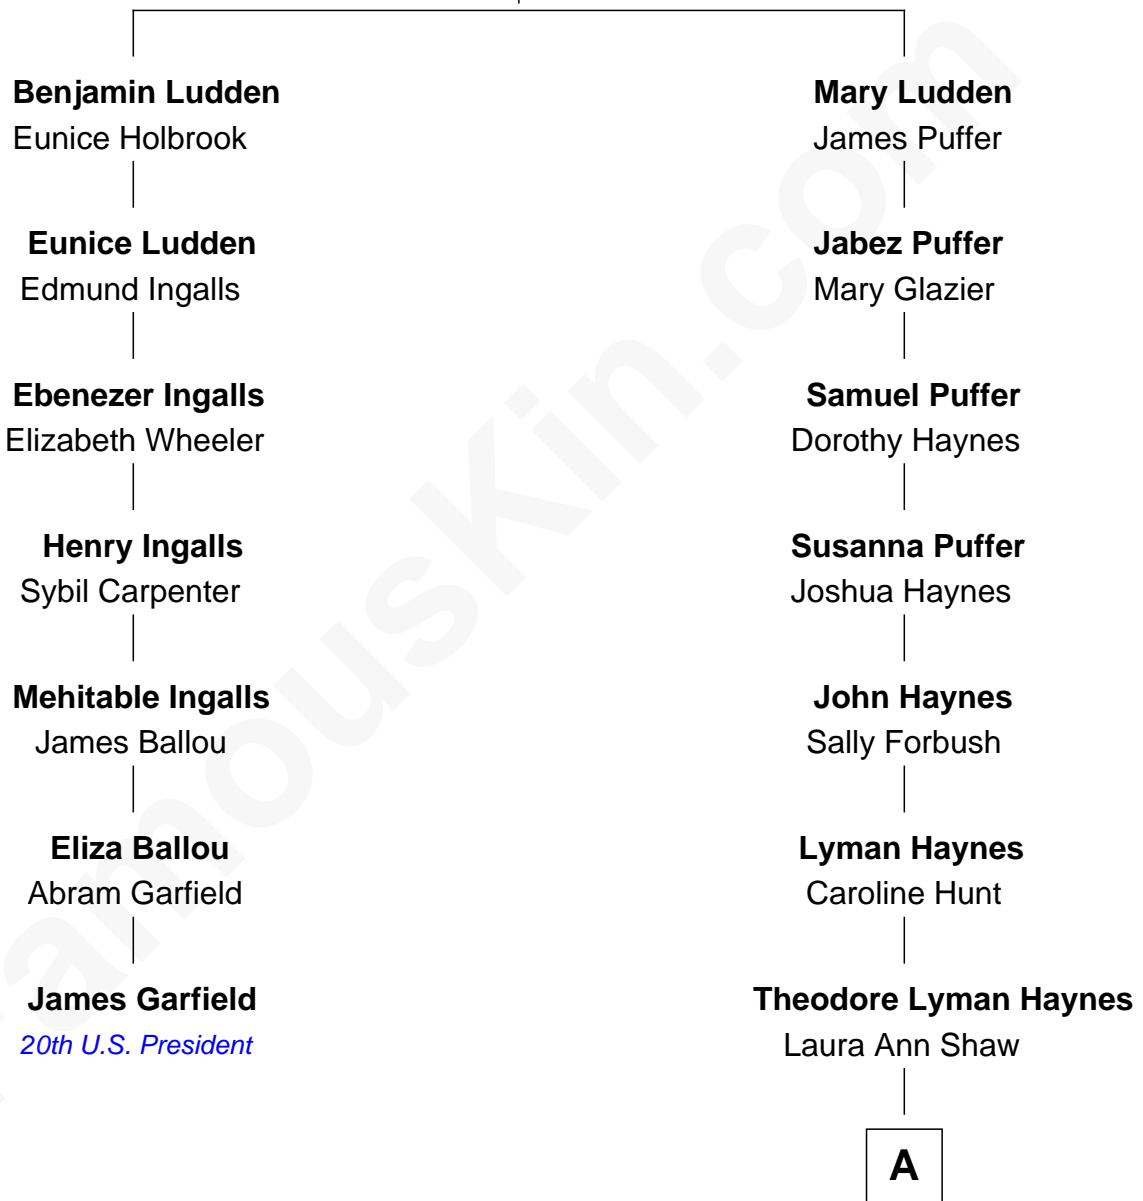

FamousKin.com Relationship Chart of

James Garfield

20th U.S. President

6th cousin 4 times removed of

James Taylor

Singer-Songwriter

James Ludden

Alice - - - - -

A

Stanford Lyman Haynes

Emily Roxanna Leonard

Theodosia Haynes

Alexander Taylor

Dr. Isaac Montrose Taylor

Gertrude Arline Woodard

James Taylor