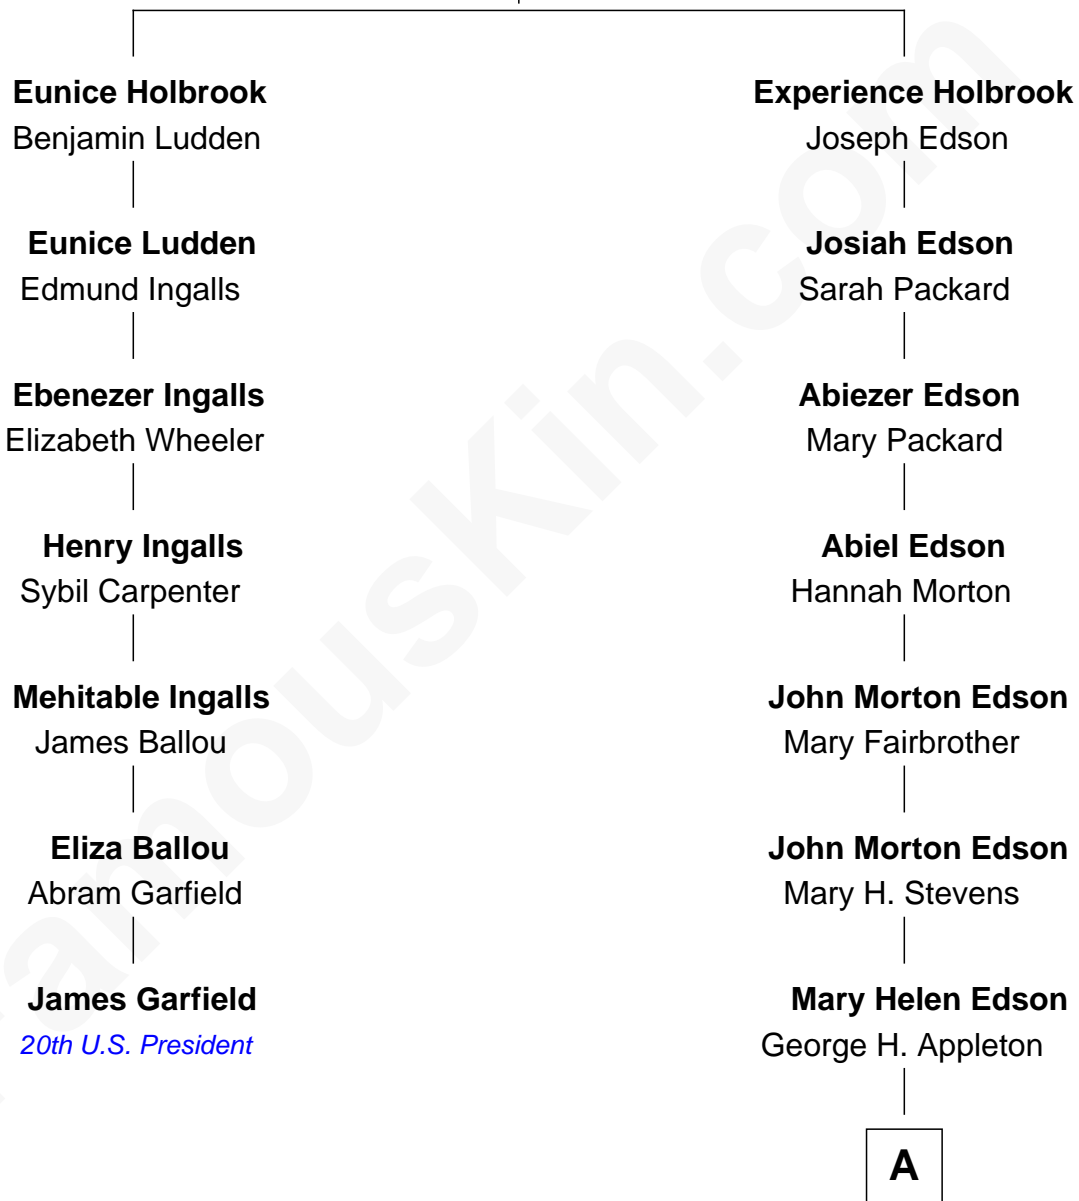

FamousKin.com Relationship Chart of

James Garfield

20th U.S. President

6th cousin 4 times removed of

Marie-Chantal Miller

Crown Princess of Greece

John Holbrook
Elizabeth Stream

A