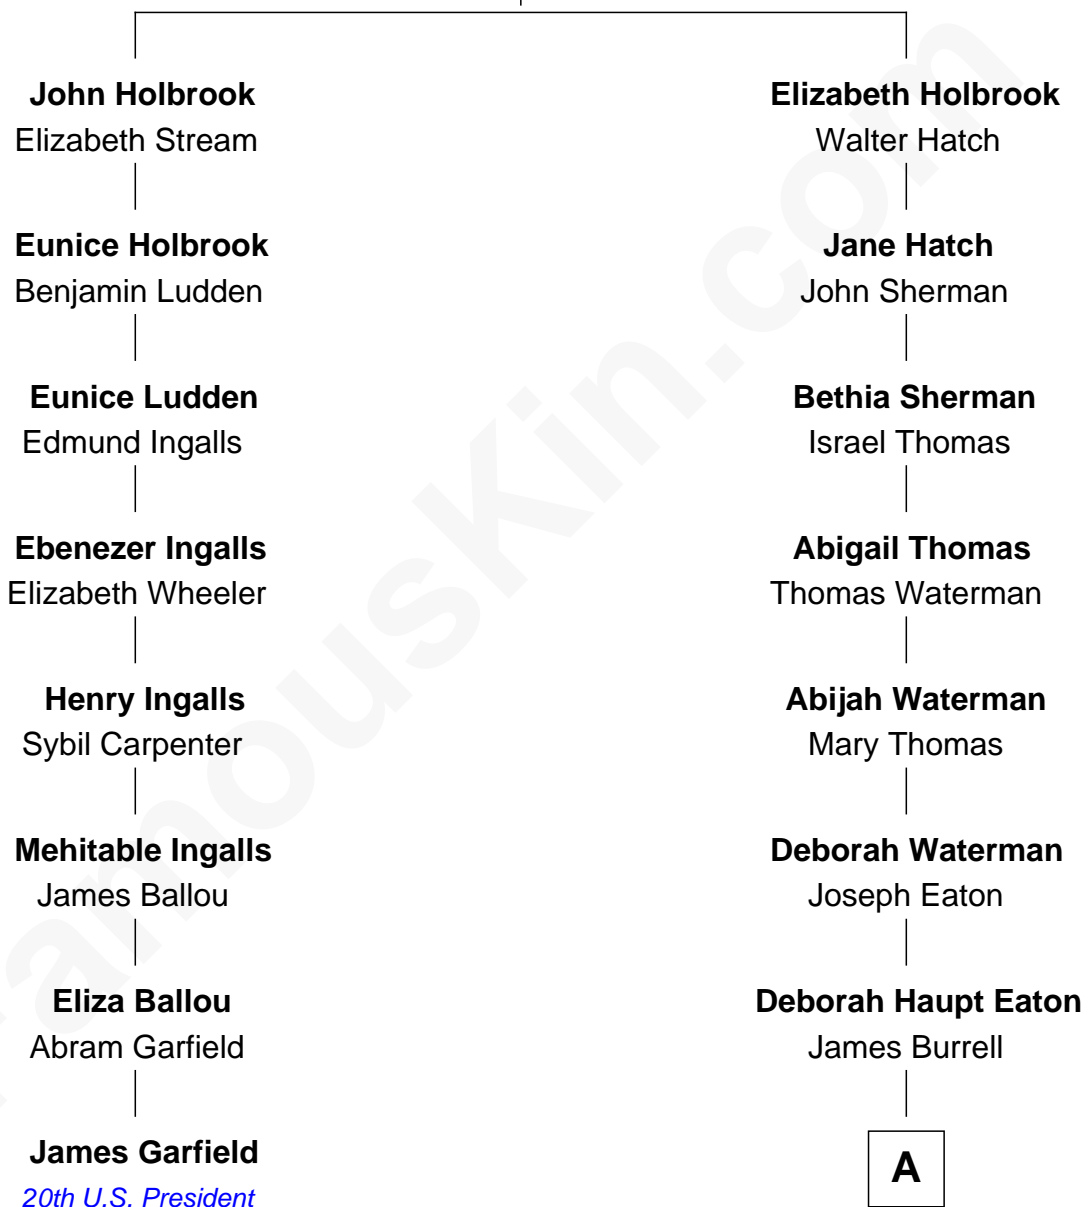

FamousKin.com Relationship Chart of

James Garfield

20th U.S. President

7th cousin 1 time removed of

Merrill C. Meigs

Publisher, Chicago Herald & Examiner

Thomas Holbrook

Jane Powys