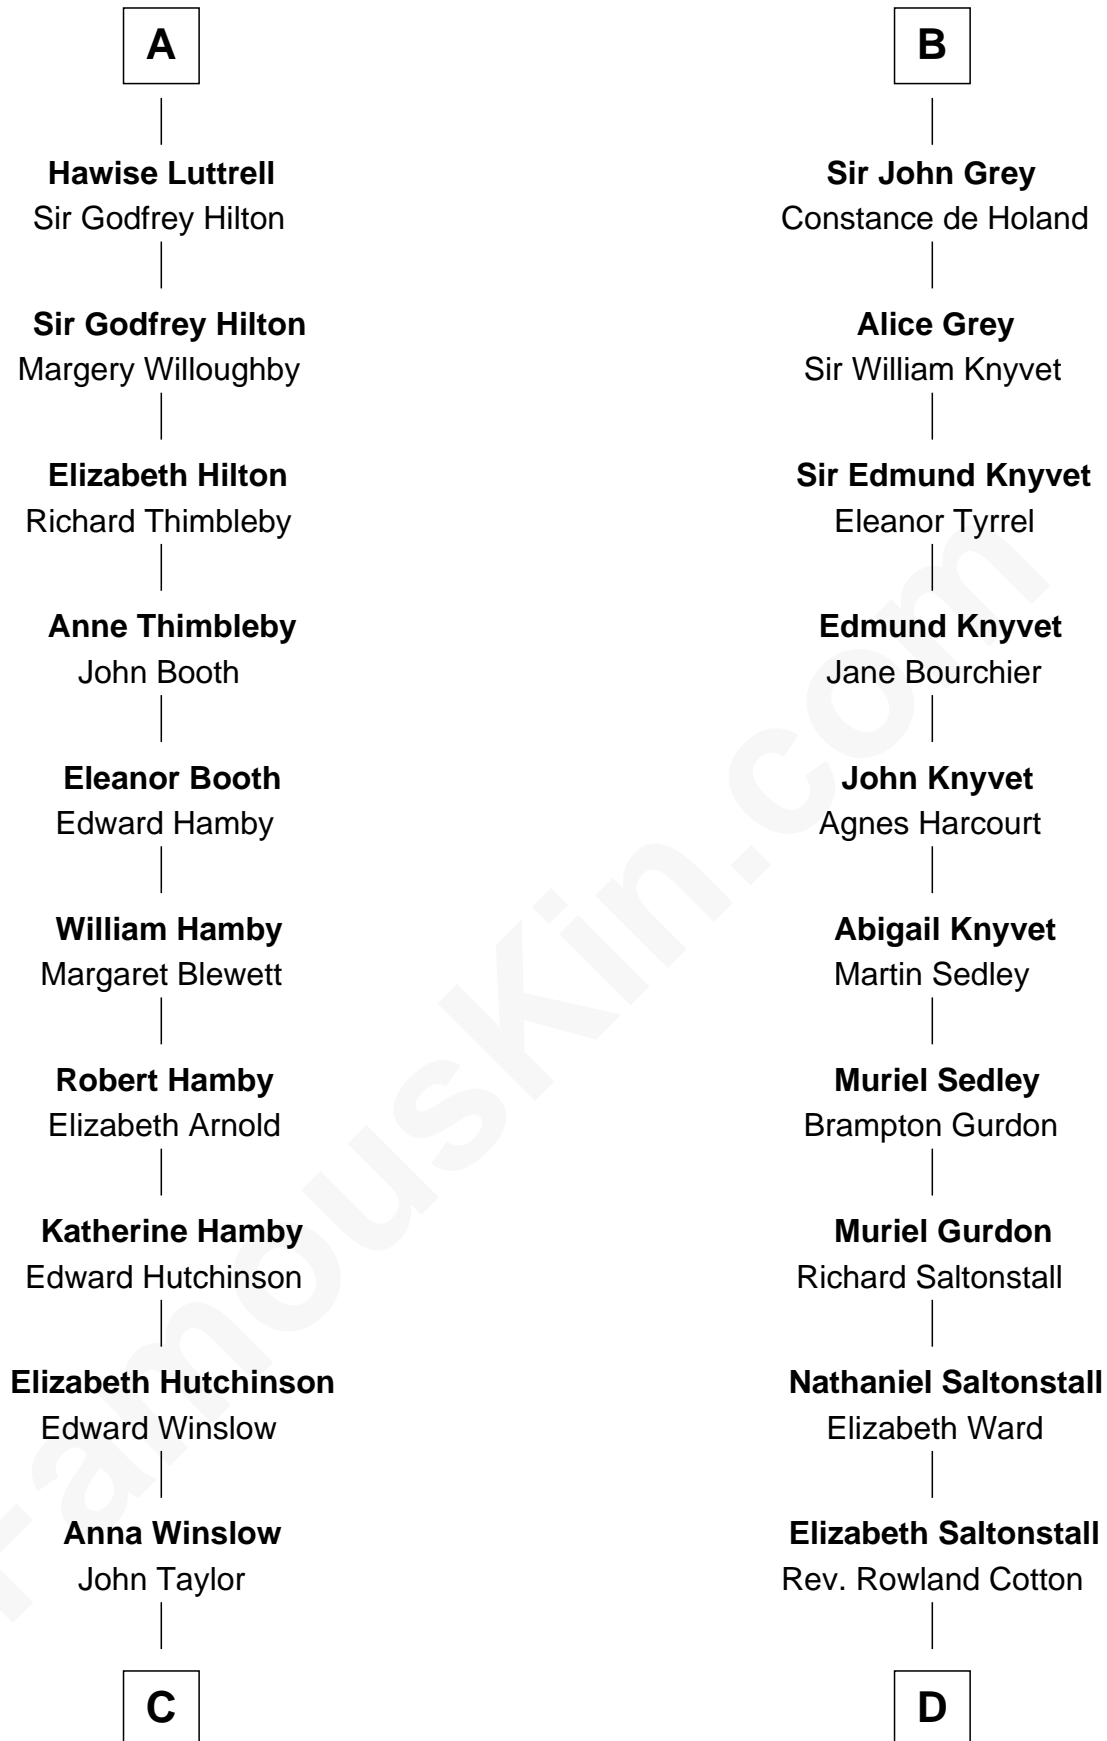

## Relationship Chart of Lucretia (Rudolph) Garfield

*First Lady of President James Garfield*

21st cousin of

**Horace Gray**

*U.S. Supreme Court Justice*

**Roger le Bigod**

Ida de Tony

**C**

**Elizabeth Taylor**  
Nathaniel Greene

**John Greene**  
Azubah Ward

**Lucretia Greene**  
Elijah Mason

**Arabella Greene Mason**  
Zebulon Rudolph

**Lucretia (Rudolph) Garfield**  
*First Lady of James Garfield*