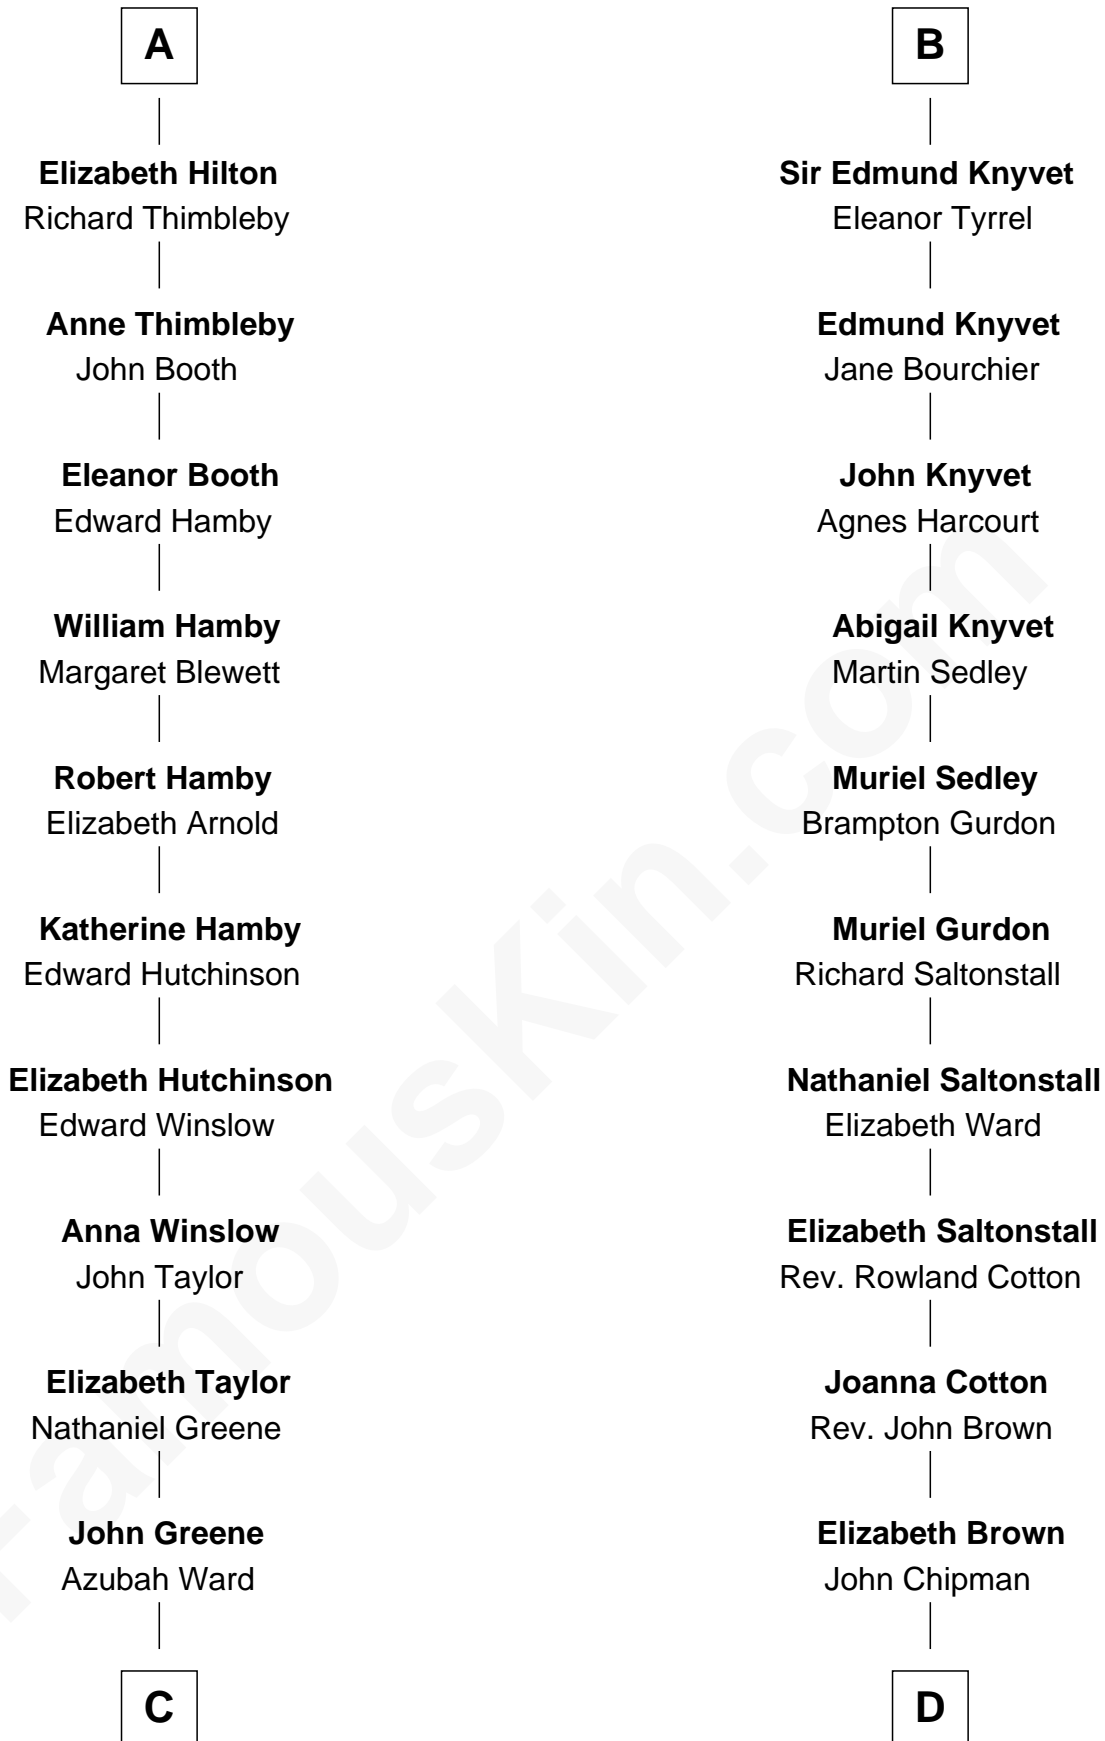

Alice Grey
Sir William Knyvet

B

C

Lucretia Greene

Elijah Mason

Arabella Greene Mason

Zebulon Rudolph

Lucretia (Rudolph) Garfield