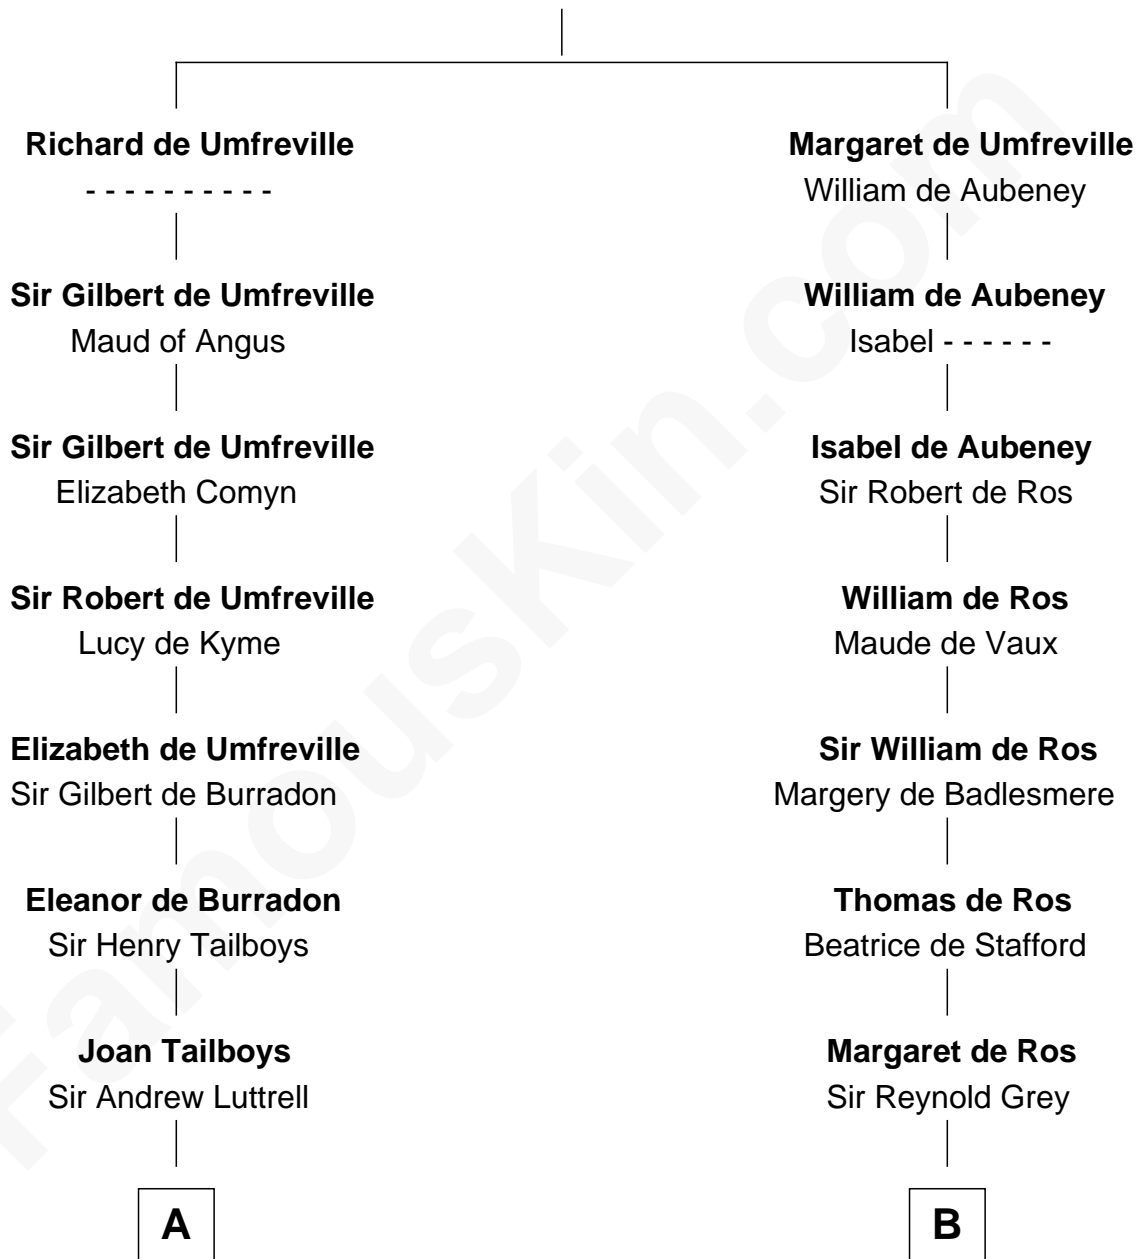

## Relationship Chart of Lucretia (Rudolph) Garfield

*First Lady of President James Garfield*

21st cousin of

**Horace Gray**

*U.S. Supreme Court Justice*

**Sir Odinel de Umfreville**

Alice de Lucy

**C**

**Elizabeth Taylor**  
Nathaniel Greene

**John Greene**  
Azubah Ward

**Lucretia Greene**  
Elijah Mason

**Arabella Greene Mason**  
Zebulon Rudolph

**Lucretia (Rudolph) Garfield**  
*First Lady of James Garfield*