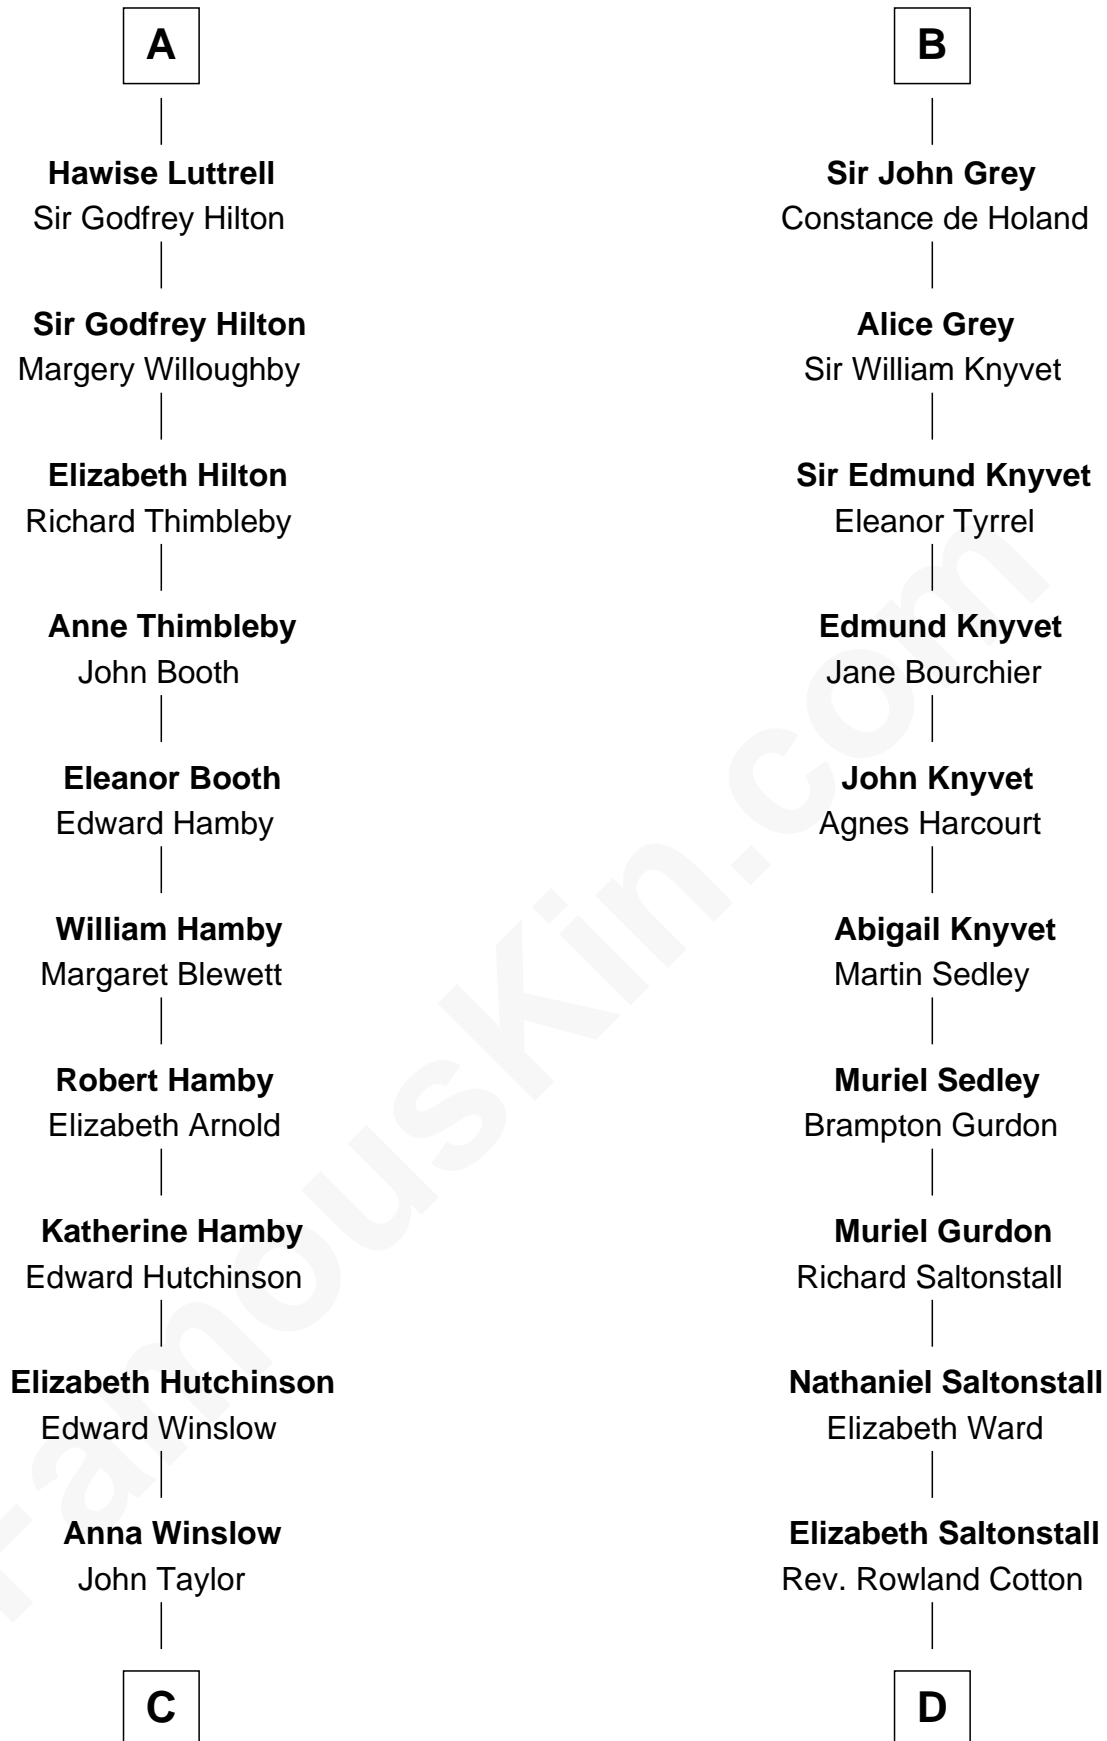

## Relationship Chart of Lucretia (Rudolph) Garfield

*First Lady of President James Garfield*

21st cousin of

**Horace Gray**

*U.S. Supreme Court Justice*

**Sir Odinel de Umfreville**

Alice de Lucy

**C**

**Elizabeth Taylor**  
Nathaniel Greene

**John Greene**  
Azubah Ward

**Lucretia Greene**  
Elijah Mason

**Arabella Greene Mason**  
Zebulon Rudolph

**Lucretia (Rudolph) Garfield**  
*First Lady of James Garfield*