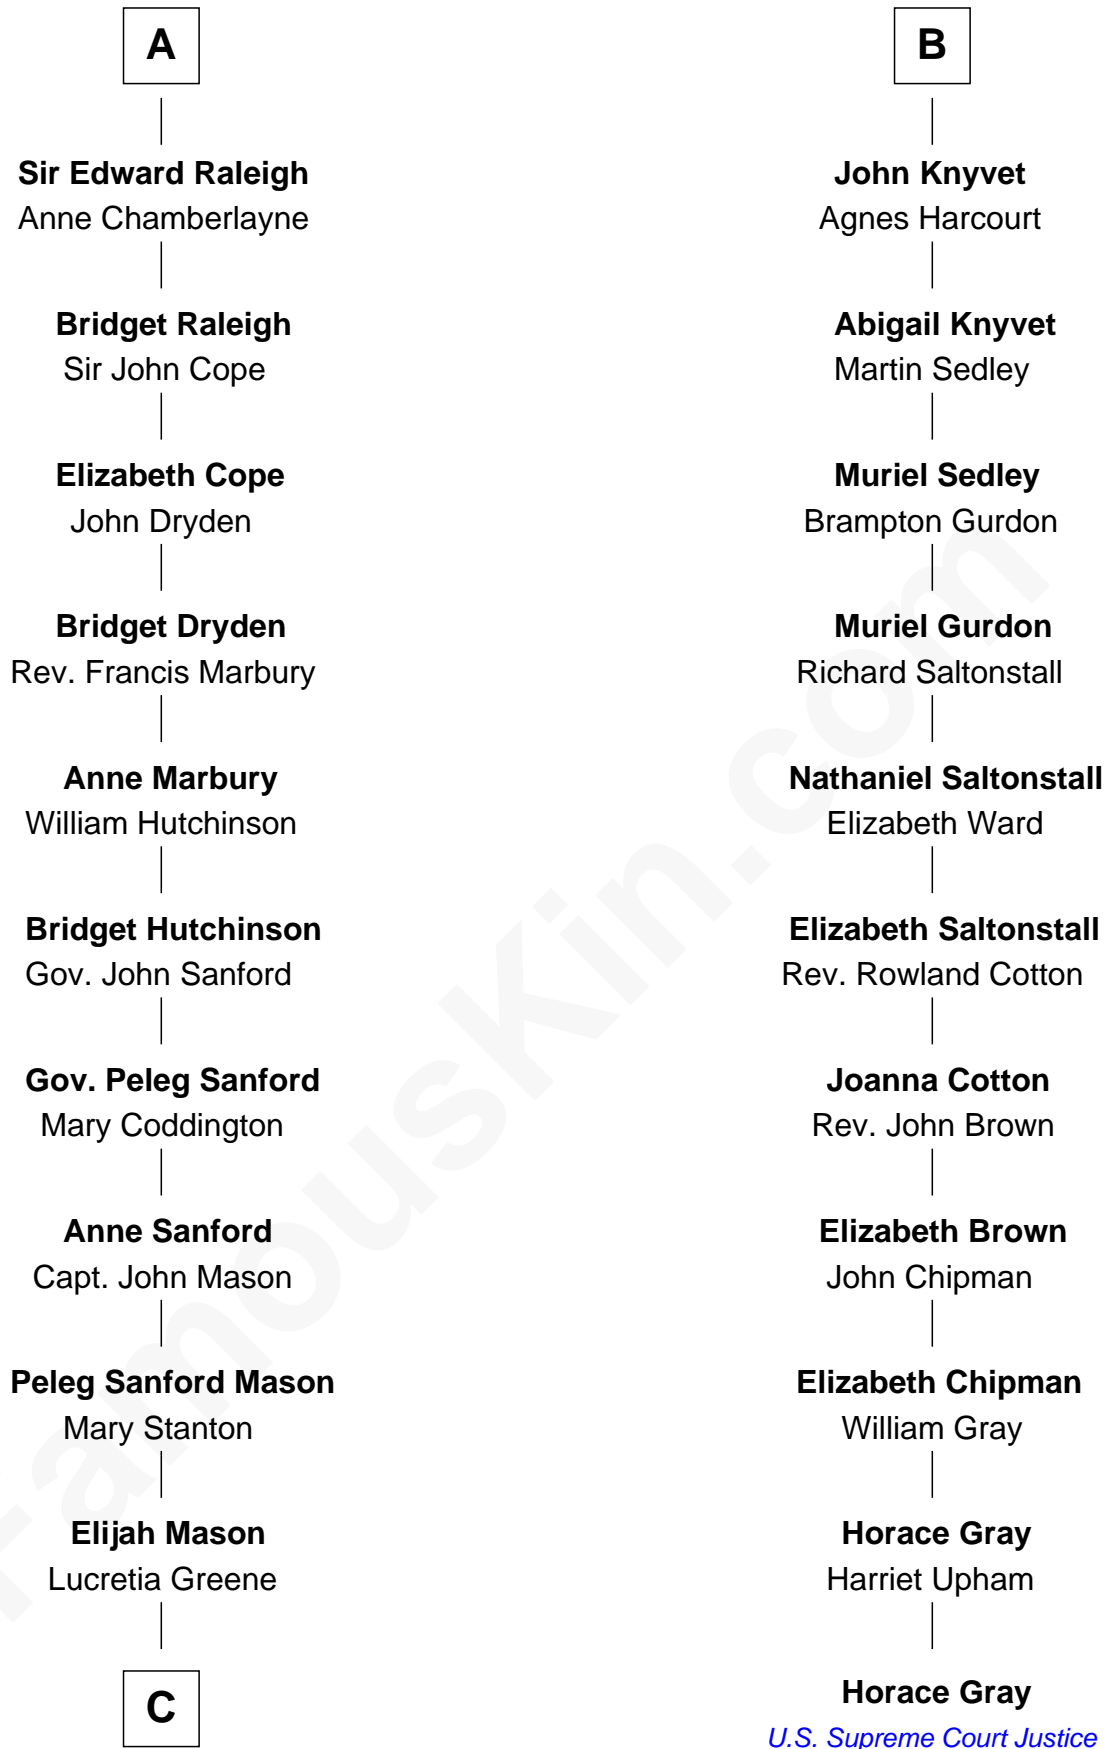

Eleanor de Bohun

Sir James le Boteler

Pernel le Boteler

Sir Gilbert Talbot

Sir Richard Talbot

Ankaret le Strange

Mary Talbot

Sir Thomas Greene

Elizabeth de Badlesmere

Elizabeth de Bohun

Sir Richard Fitzalan

Elizabeth Fitzalan

Sir Thomas Mowbray

Margaret Mowbray

Sir Robert Howard

Sir John Howard

Margaret Chedworth

Katherine Howard

Sir John Bouchier

Jane Bouchier

Edmund Knyvet

B

C

Arabella Greene Mason

Zebulon Rudolph

Lucretia (Rudolph) Garfield

First Lady of James Garfield

FamousKin.com