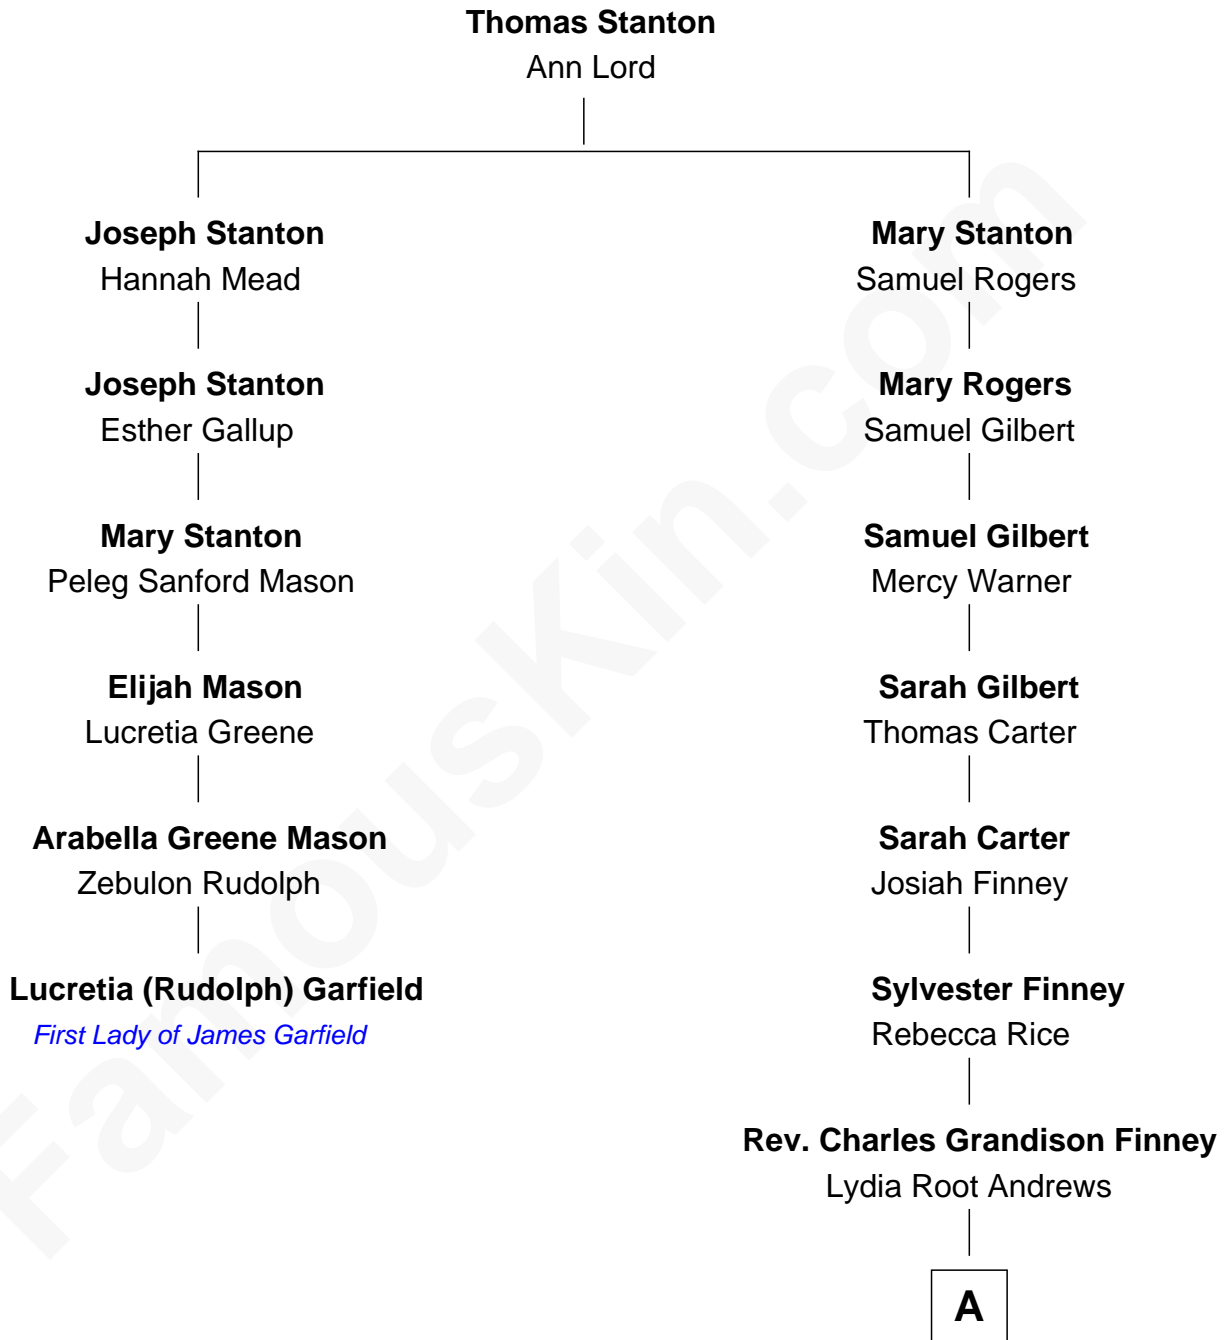

FamousKin.com

Relationship Chart of Lucretia (Rudolph) Garfield

First Lady of President James Garfield

5th cousin 4 times removed of

Allyn Cox
Muralist

A

Helen Clarissa Finney
Gen. Jacob Dolson Cox

Kenyon Cox
Louise Howland King

Allyn Cox
Muralist

FamousKin.com