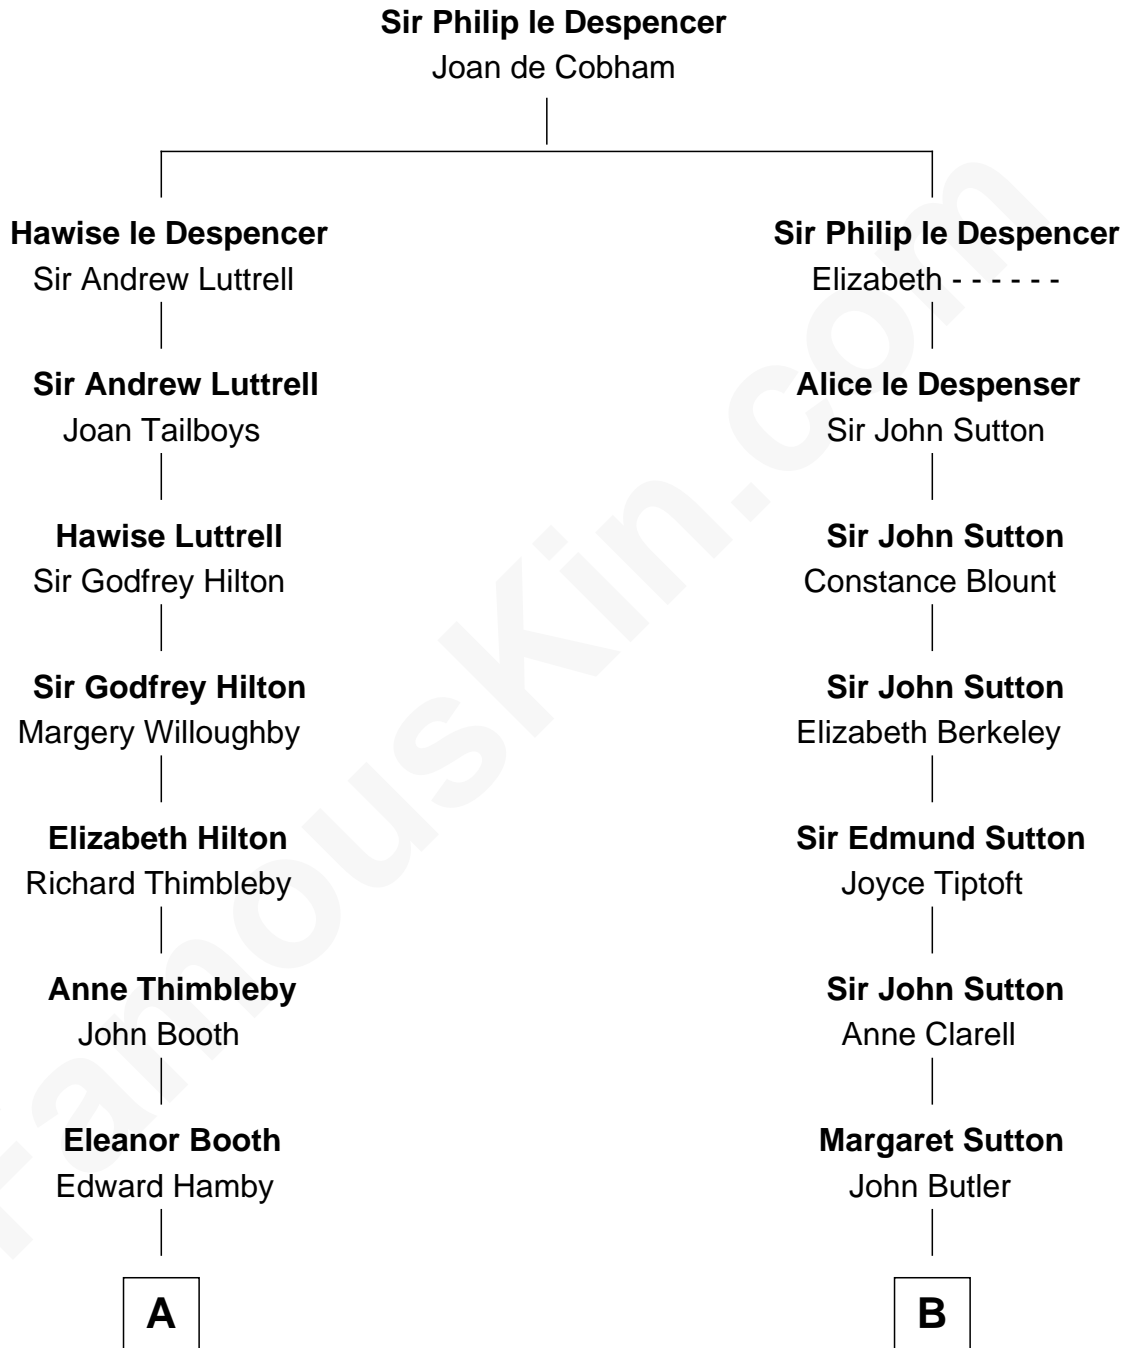

FamousKin.com

Relationship Chart of Lucretia (Rudolph) Garfield

First Lady of President James Garfield

16th cousin 3 times removed of

General George S. Patton

U.S. Army - World War II

C

—
Susan Thornton Glassell

George Smith Patton

—
George Smith Patton

Ruth Wilson

—
General George S. Patton

U.S. Army - World War II

FamousKin.com