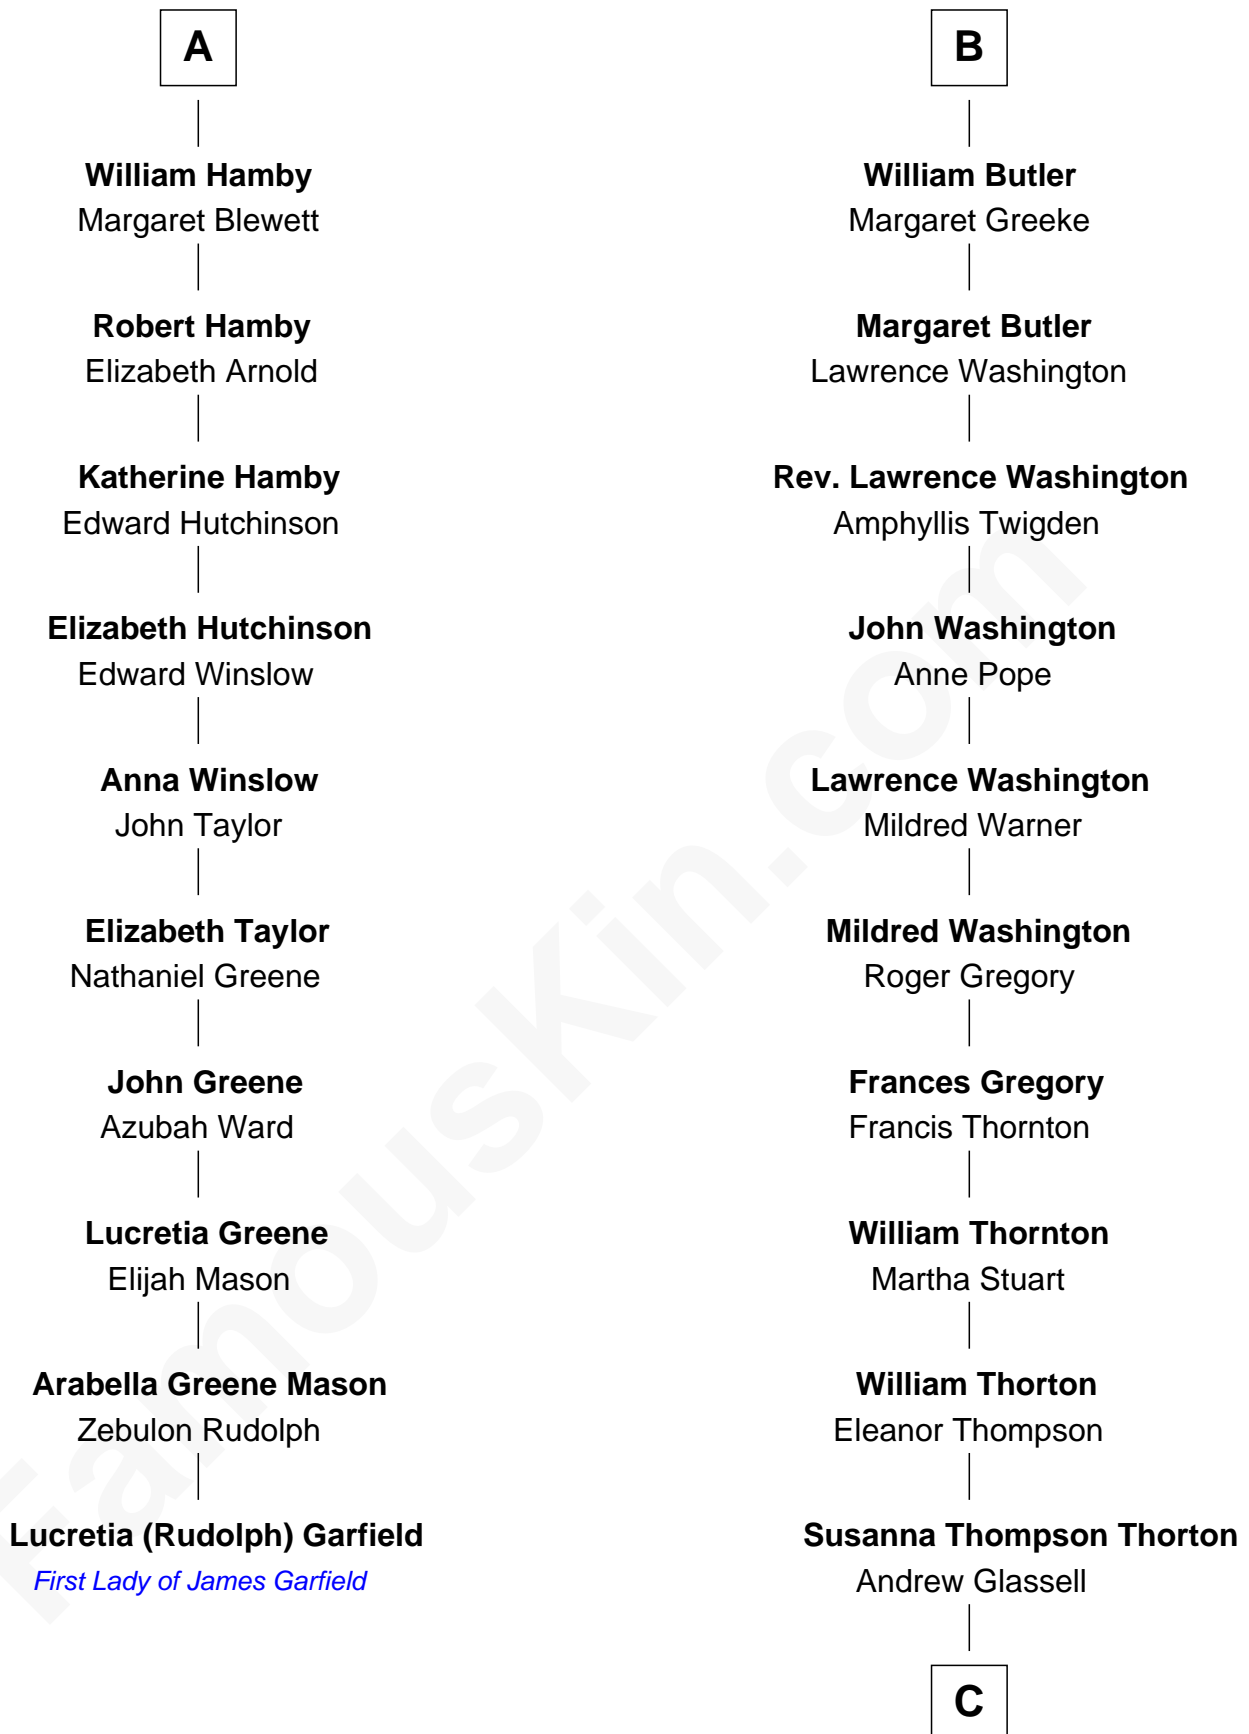

FamousKin.com

Relationship Chart of Lucretia (Rudolph) Garfield

First Lady of President James Garfield

16th cousin 3 times removed of

General George S. Patton

U.S. Army - World War II

C

—
Susan Thornton Glassell

George Smith Patton

—
George Smith Patton

Ruth Wilson

—
General George S. Patton

U.S. Army - World War II

FamousKin.com